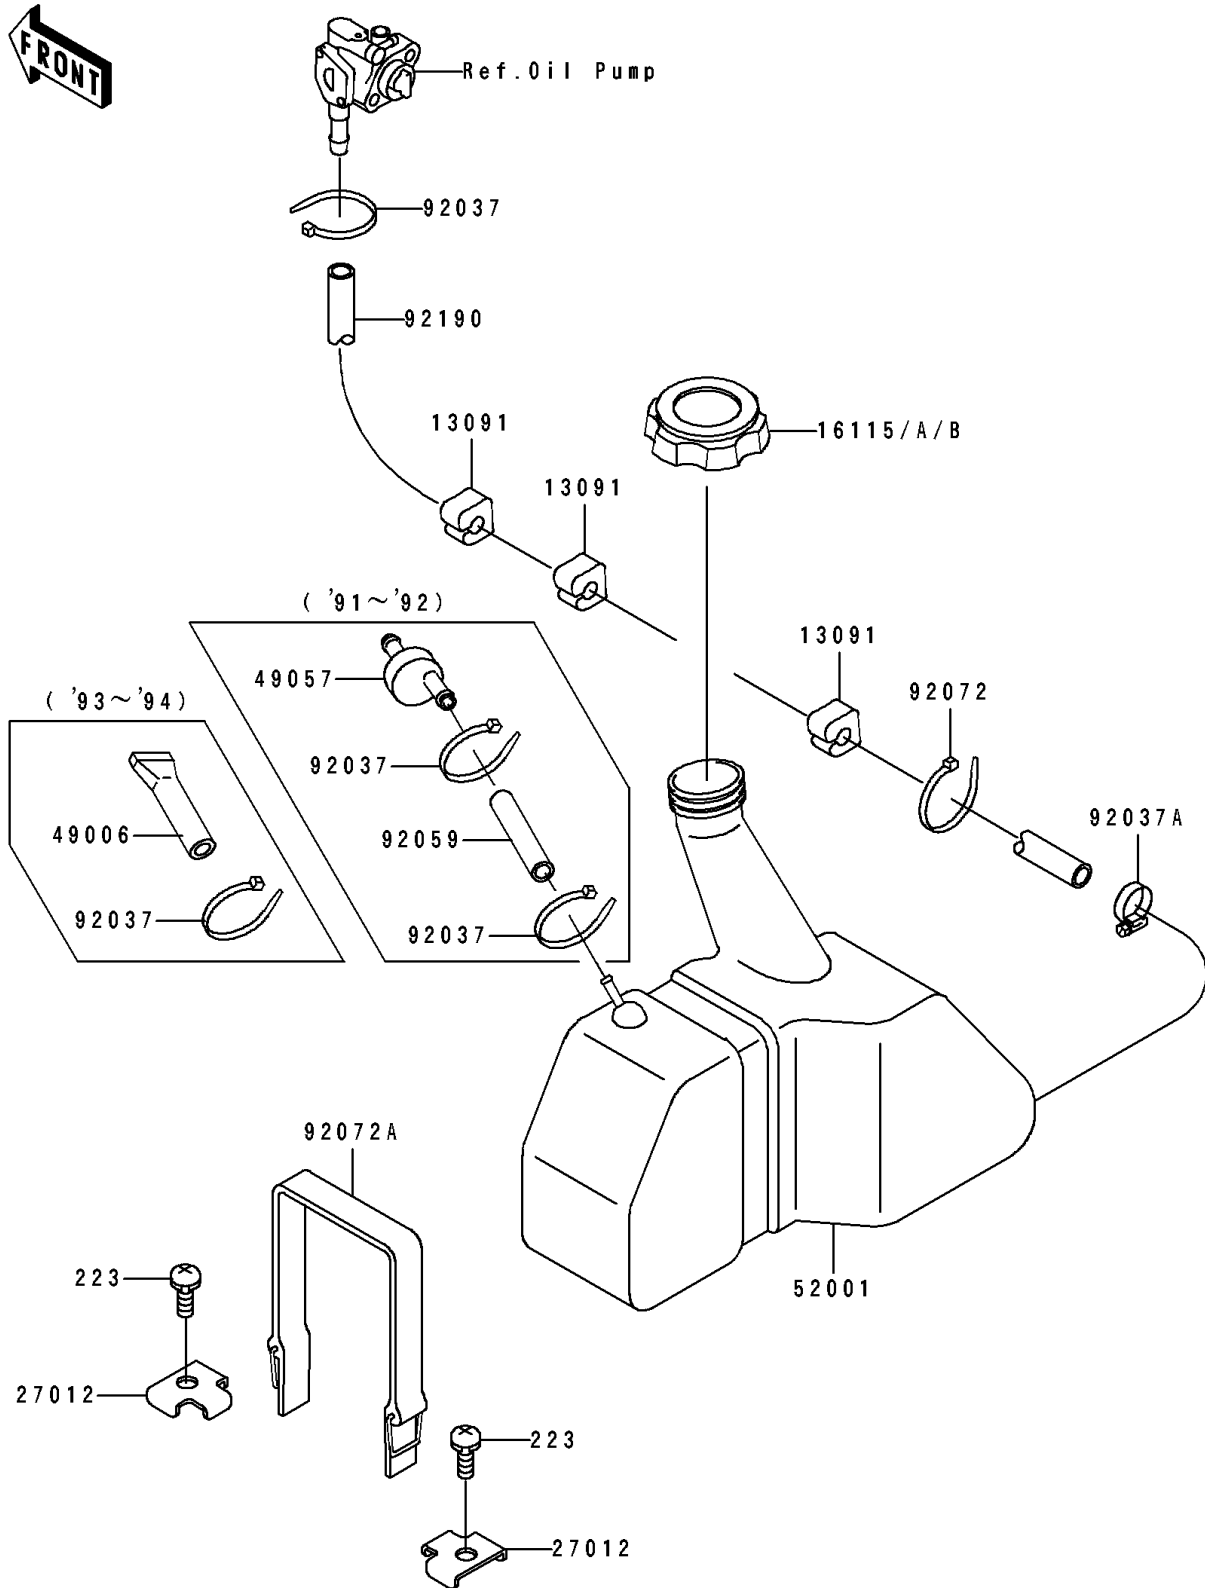

1991 SC PARTS DIAGRAM

Oil Tank

F3174

1991 SC PARTS LIST

Oil Tank

ITEM NAME	PART NUMBER	QUANTITY
HOLDER (Ref # 13091)	13091-3712	1
CAP-OIL FILLER (Ref # 16115)	16115-3709	1
HOOK (Ref # 27012)	27012-3751	1
VALVE-RELIEF (Ref # 49057)	49057-3001	1
TANK-OIL (Ref # 52001)	52001-3711	1
CLAMP (Ref # 92037)	92037-1173	1
CLAMP (Ref # 92037A)	92037-3726	1
TUBE,5.8X12.2X55 (Ref # 92059)	92059-3026	1
BAND,L=123 (Ref # 92072)	92072-030	1
BAND,L=479 (Ref # 92072A)	92072-3712	1
TUBE,5.8X10.8X910 (Ref # 92190)	92190-3875	1
SCREW-PAN-WS-CROS,6X14 (Ref # 223)	223R0614	1