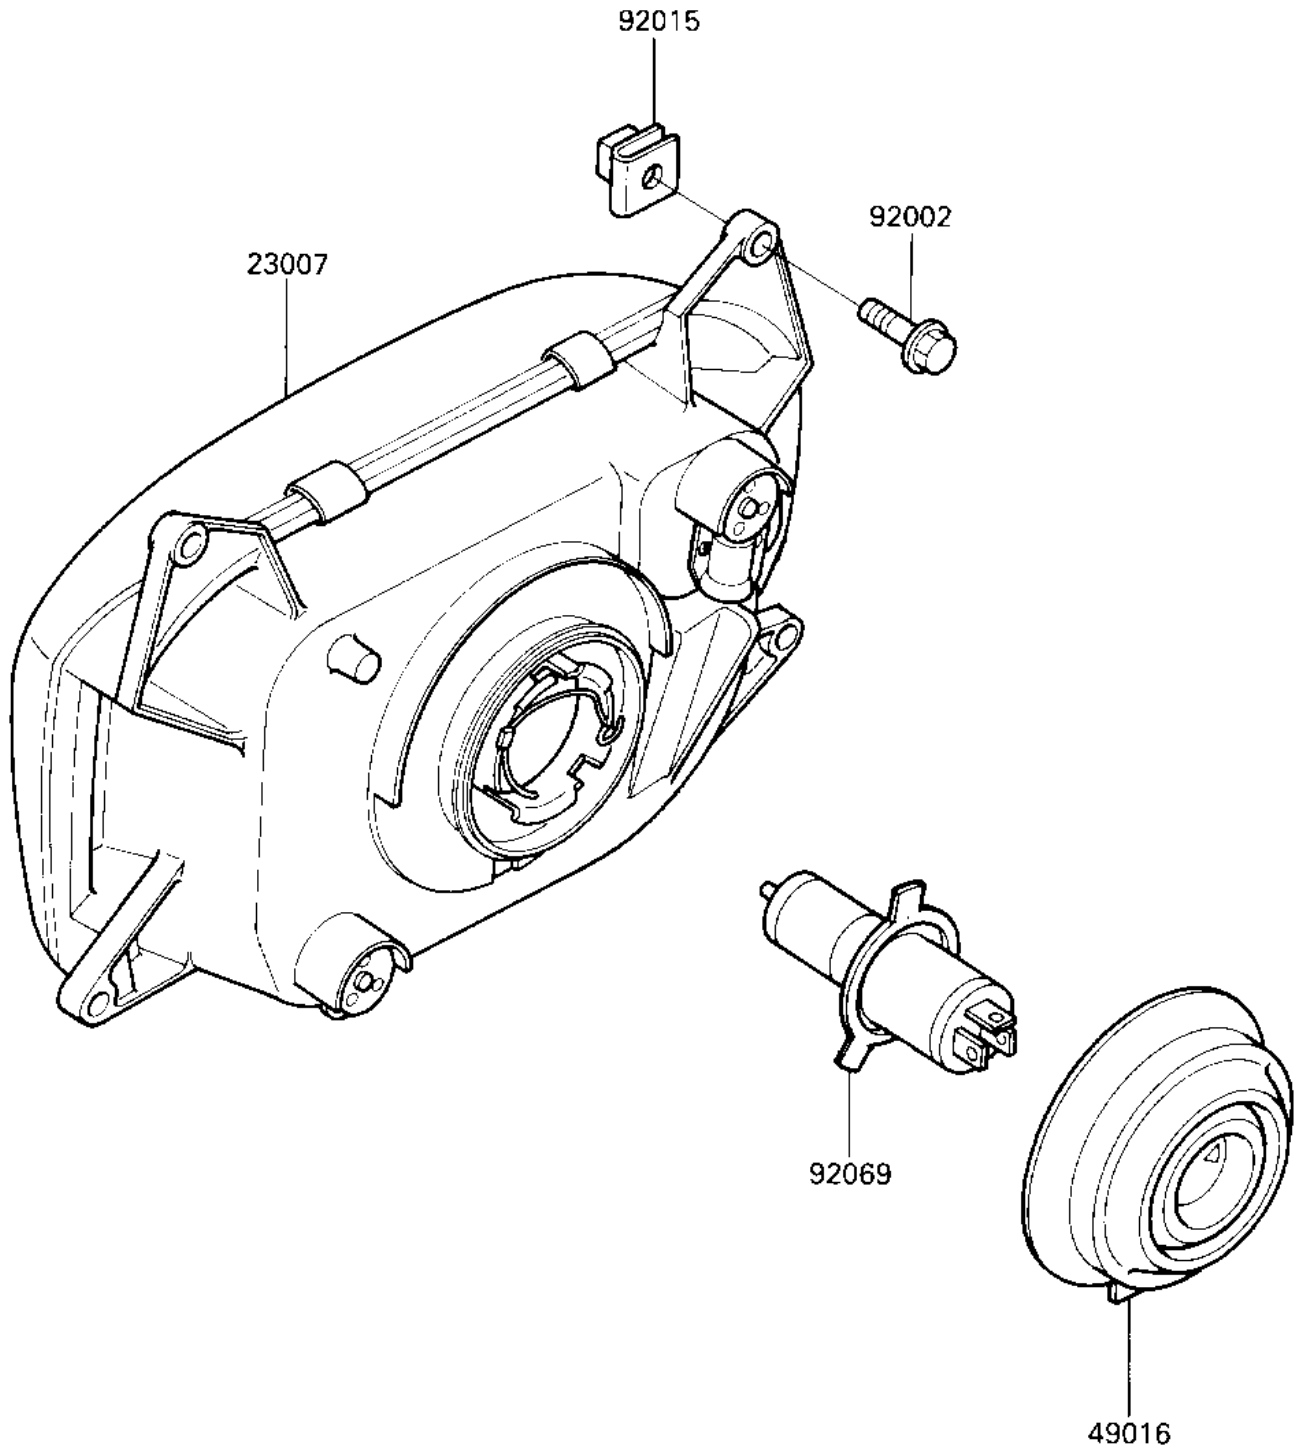

1986 Ninja® 1000R PARTS DIAGRAM

HEADLIGHT

F8610-0217

1986 Ninja® 1000R PARTS LIST

HEADLIGHT

| ITEM NAME | PART NUMBER | QUANTITY |
|------------------------------------|-------------|----------|
| LENS-COMP,HEAD LAMP (Ref # 23007) | 23007-1132 | 1 |
| COVER-SEAL,HEAD LAMP (Ref # 49016) | 49016-1108 | 1 |
| BOLT,6X25 (Ref # 92002) | 92002-1135 | 4 |
| NUT,MUFFLER (Ref # 92015) | 92015-1094 | 4 |
| BULB,12V-60/55W (Ref # 92069) | 92069-1002 | 1 |