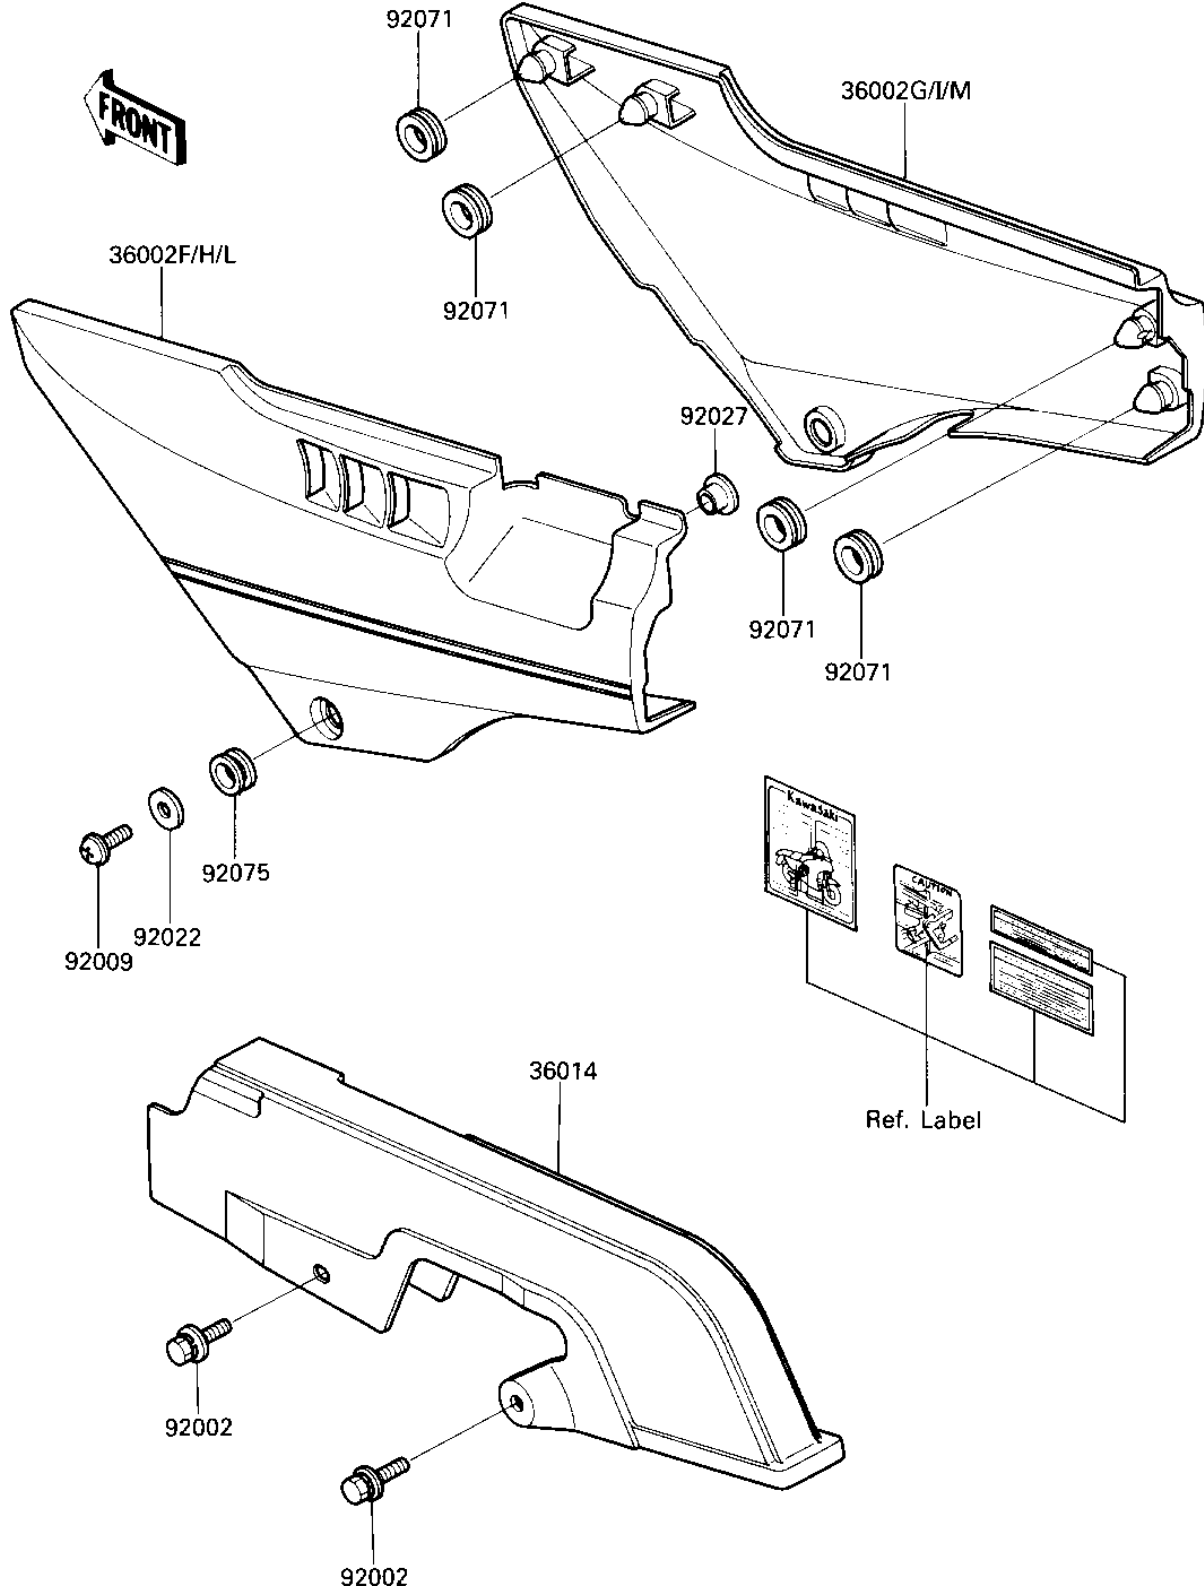

# 1986 Ninja® 1000R PARTS DIAGRAM

SIDE COVERS/CHAIN COVER

F2610-0318

# 1986 Ninja® 1000R PARTS LIST

## SIDE COVERS/CHAIN COVER

ITEM NAME	PART NUMBER	QUANTITY
COVER-SIDE,LH,F.RED/M (Ref # 36002F)	36002-5157-T3	1
COVER-SIDE,RH,F.RED/M (Ref # 36002G)	36002-5158-T3	1
COVER-SIDE,LH,EBONY/P (Ref # 36002H)	36002-5159-T4	1
COVER-SIDE,RH,EBONY/P (Ref # 36002H)	36002-5160-T4	1
CASE-CHAIN (Ref # 36014)	36014-1125	1
BOLT,6X16 (Ref # 92002)	92002-1136	2
SCREW,6X18 (Ref # 92009)	92009-1111	2
WASHER,6.5X20X1.6 (Ref # 92022)	92022-1619	2
COLLAR (Ref # 92027)	92027-1795	2
GROMMET (Ref # 92071)	92071-056	8
DAMPER (Ref # 92075)	92075-1634	2