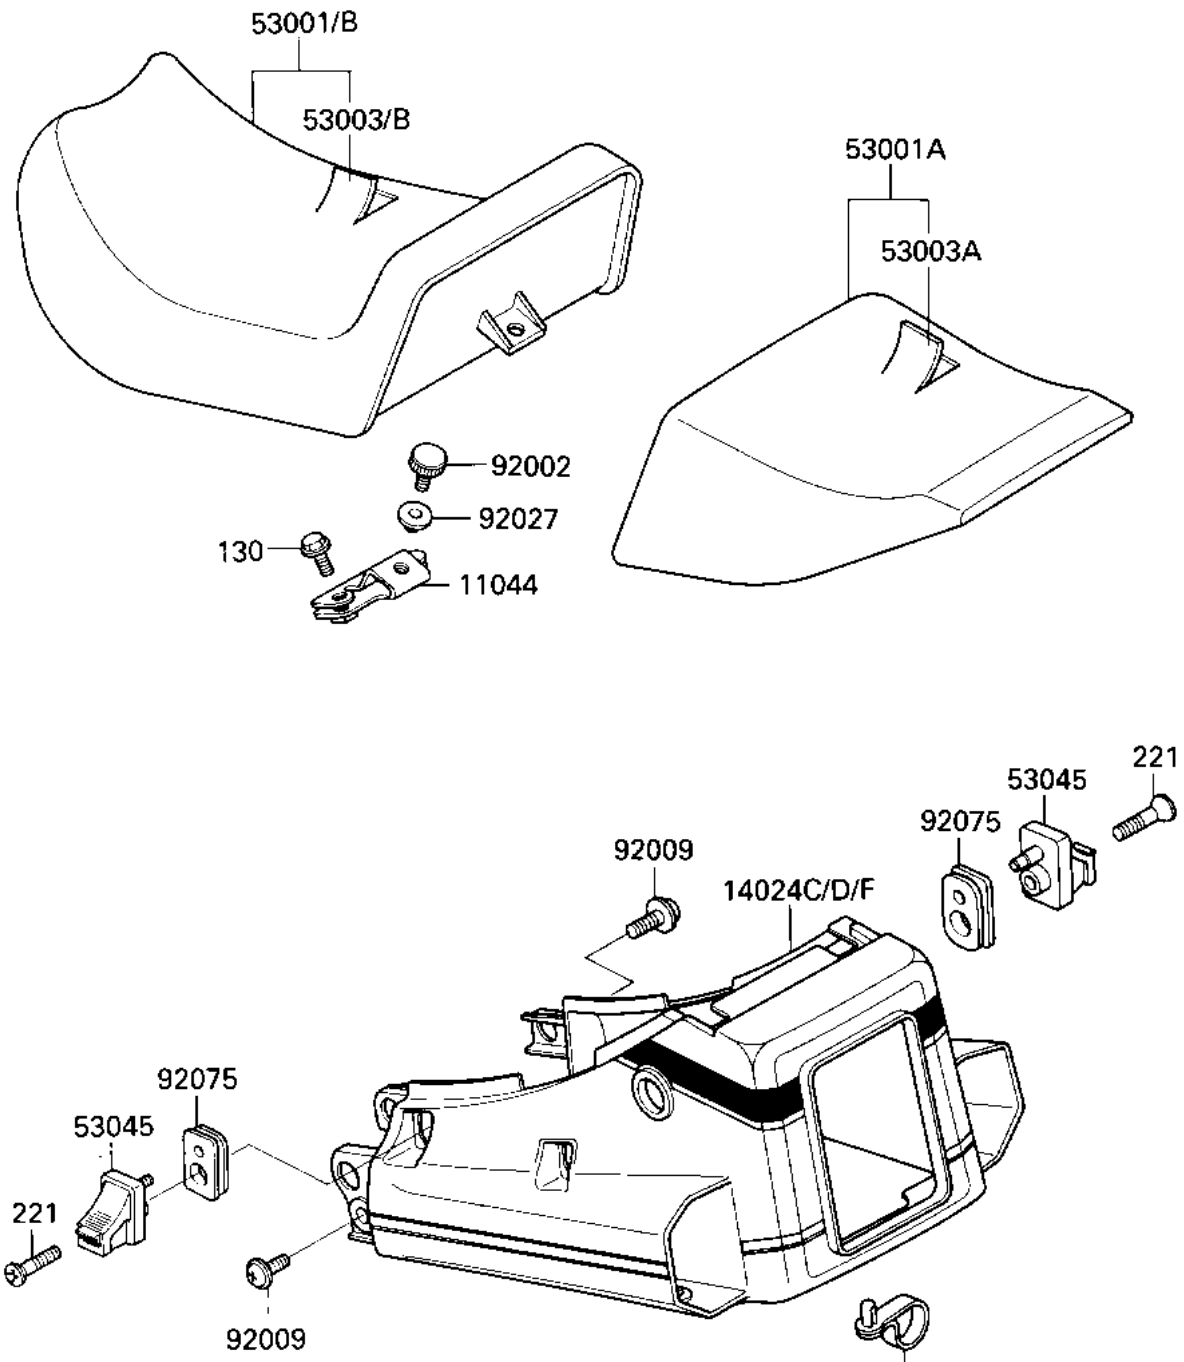

# 1986 Ninja® 1000R PARTS DIAGRAM

SEAT/SEAT COVER

F2510-0399

Ref. Electrical Equipment

# 1986 Ninja® 1000R PARTS LIST

## SEAT/SEAT COVER

ITEM NAME	PART NUMBER	QUANTITY
BRACKET,SEAT (Ref # 11044)	11044-1428	1
COVER,SEAT,F.RED/M.BL (Ref # 14024C)	14025-5241-T3	1
COVER,SEAT,EBONY/P.C. (Ref # 14024D)	14025-5242-T4	1
SEAT-ASSY,FR (Ref # 53001)	53001-1507	1
SEAT-ASSY,RR (Ref # 53001A)	53001-1421	1
LEATHER,FRONT SEAT (Ref # 53003)	53003-1135	1
LEATHER,REAR SEAT (Ref # 53003A)	53003-1136	1
HOOK-ASSY,ROPE (Ref # 53045)	53045-1051	4
BOLT,6MM (Ref # 92002)	92002-1602	1
SCREW,6X14 (Ref # 92009)	92009-1288	2
COLLAR (Ref # 92027)	92027-252	1
DAMPER,ROPE HOOK (Ref # 92075)	92075-1726	4
BOLT,FLANGED,6X14 (Ref # 130)	130G0614	2
SCREW-CSK-CROS (Ref # 221)	221E0625	4