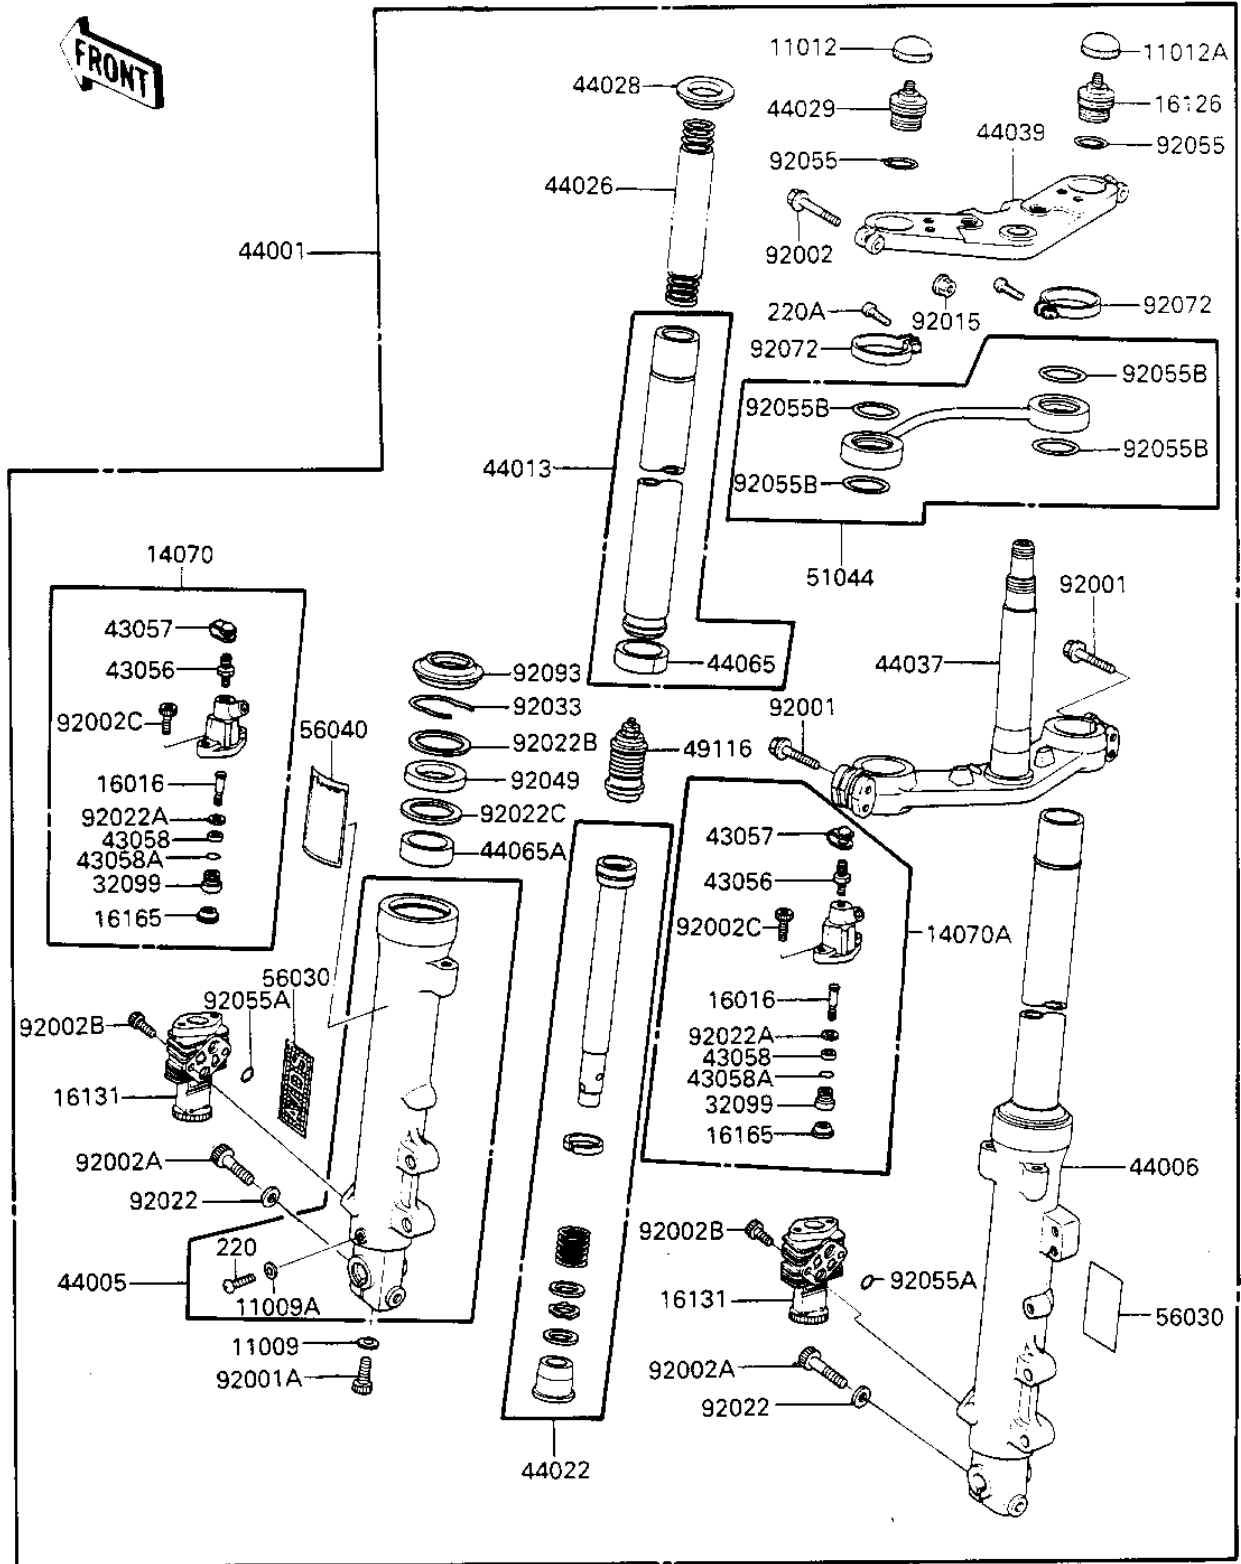

1986 Ninja® 1000R PARTS DIAGRAM

FRONT FORK (-F/NO. GA000320)(-F/NO. GB50)