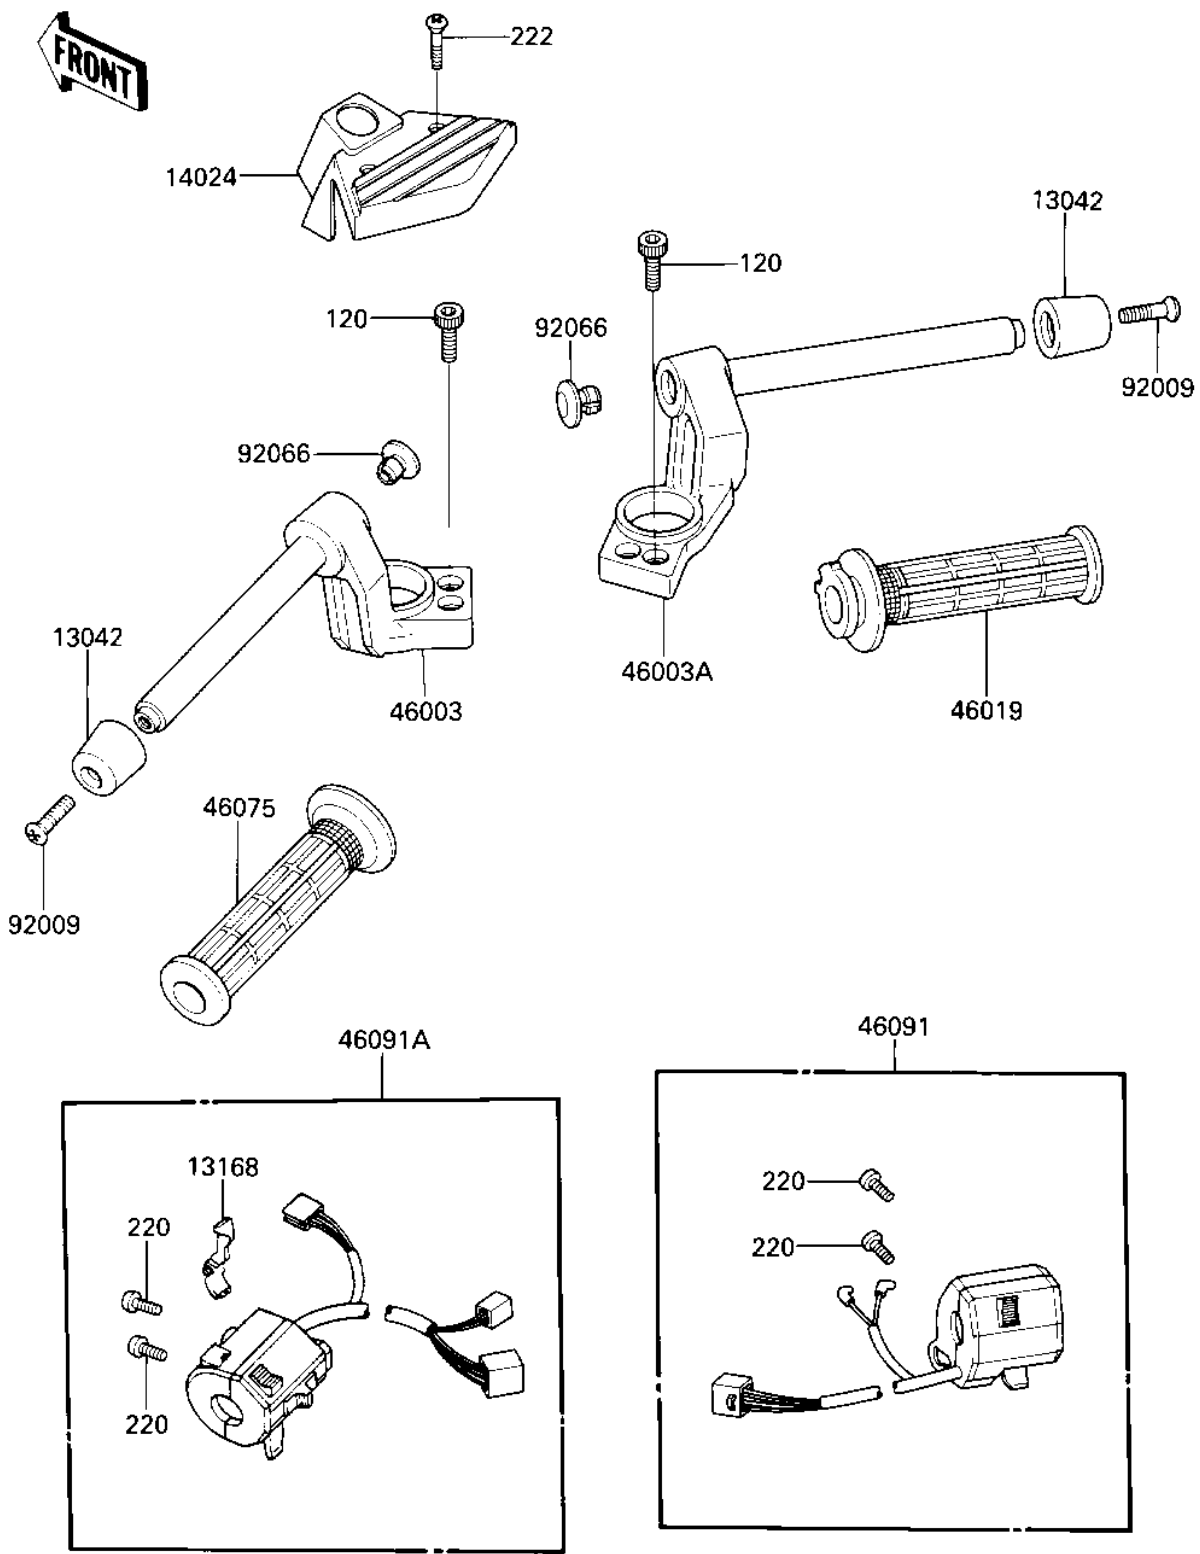

# 1986 Ninja® 1000R PARTS DIAGRAM

## HANDLEBAR

F2310-0376

# 1986 Ninja® 1000R PARTS LIST

## HANDLEBAR

ITEM NAME	PART NUMBER	QUANTITY
WEIGHT,HANDLE (Ref # 13042)	13042-1005	2
LEVER,CHOKE (Ref # 13168)	13168-1239	1
COVER,HANDLE (Ref # 14024)	14024-1104	1
HANDLE,LH (Ref # 46003)	46003-1190	1
HANDLE,RH (Ref # 46003A)	46003-1191	1
GRIP-ASSY,THROTTLE (Ref # 46019)	46019-1059	1
GRIP,LH (Ref # 46075)	46075-1028	1
HOUSING-ASSY-CONTROL, (Ref # 46091)	46091-1361	1
HOUSING-ASSY-CONTROL, (Ref # 46091A)	46091-1380	1
SCREW,HUNDLE WEIGHT (Ref # 92009)	92009-1257	2
PLUG,HANDLE (Ref # 92066)	92066-1179	2
BOLT-SOCKET,8X20 (Ref # 120)	120S0820	4
SCREW-PAN-CROS (Ref # 220)	220C0520	4
SCREW-CSK-RD-CROS (Ref # 222)	222C0530	2