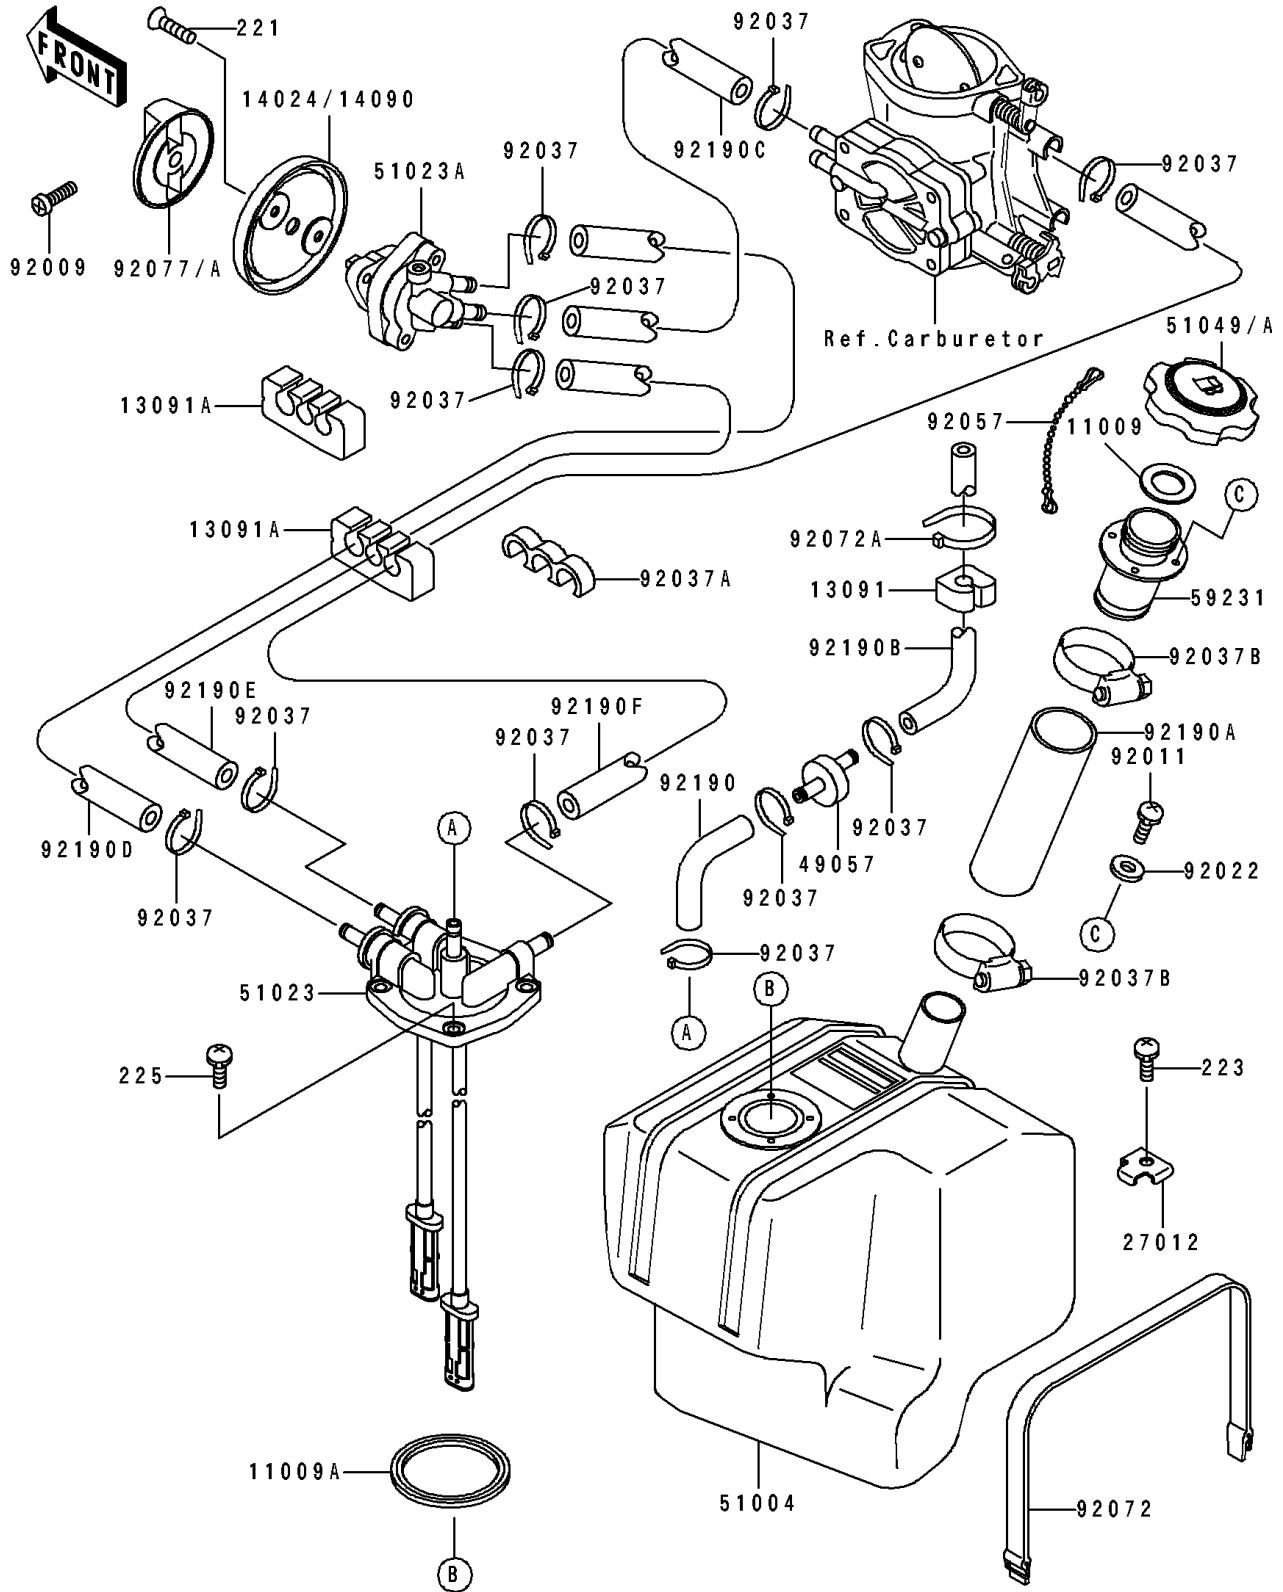

1992 SC PARTS DIAGRAM

Fuel Tank

F 3173

1992 SC PARTS LIST

Fuel Tank

ITEM NAME	PART NUMBER	QUANTITY
GASKET,TANK CAP (Ref # 11009)	11009-3020	1
GASKET (Ref # 11009A)	11009-3790	1
HOLDER (Ref # 13091)	13091-3712	5
HOLDER,TUBE (Ref # 13091A)	13091-3758	4
COVER,FUEL TAP (Ref # 14024)	14024-3801	1
HOOK (Ref # 27012)	27012-3751	2
VALVE-RELIEF (Ref # 49057)	49057-3001	1
TANK-FUEL (Ref # 51004)	51004-3715	1
TAP-ASSY,PIPE COMP,FUEL TANK (Ref # 51023)	51023-3717	1
TAP-ASSY,FUEL (Ref # 51023A)	51023-3718	1
CAP-TANK,FUEL (Ref # 51049)	51049-3714	1
FILLER,FUEL TANK (Ref # 59231)	59231-3001	1
SCREW,4X8 (Ref # 92009)	92009-3729	1
SCREW (Ref # 92011)	92011-562	4
WASHER (Ref # 92022)	92022-563	4
CLAMP (Ref # 92037)	92037-1173	11
CLAMP,TUBE (Ref # 92037A)	92037-1941	2
CLAMP (Ref # 92037B)	92037-3009	2
CHAIN,COVER,L=100 (Ref # 92057)	92057-3704	1
BAND,L=544 (Ref # 92072)	92072-3709	2
BAND (Ref # 92072A)	92072-3778	2
KNOB,FUEL TAP (Ref # 92077)	92077-3704	1
TUBE,TANK-BREATHER (Ref # 92190)	92190-3799	1
TUBE,45X53X145 (Ref # 92190A)	92190-3838	1
TUBE,5.8X10.8X2900 (Ref # 92190B)	92190-3841	1
TUBE,5.8X10.8X310 (Ref # 92190C)	92190-3876	1
TUBE,"ON",5.8X10.8X1340 (Ref # 92190D)	92190-3877	1
TUBE,"RES",5.8X10.8X1340 (Ref # 92190E)	92190-3878	1
TUBE,"RETURN",7X12X1340 (Ref # 92190F)	92190-3879	1

1992 SC PARTS LIST

Fuel Tank

ITEM NAME	PART NUMBER	QUANTITY
SCREW-CSK-CROS,5X16 (Ref # 221)	221R0516	2
SCREW-PAN-WS-CROS,6X14 (Ref # 223)	223R0614	2
SCREW-PAN-WSP-CROS,5X16 (Ref # 225)	225R0516	4