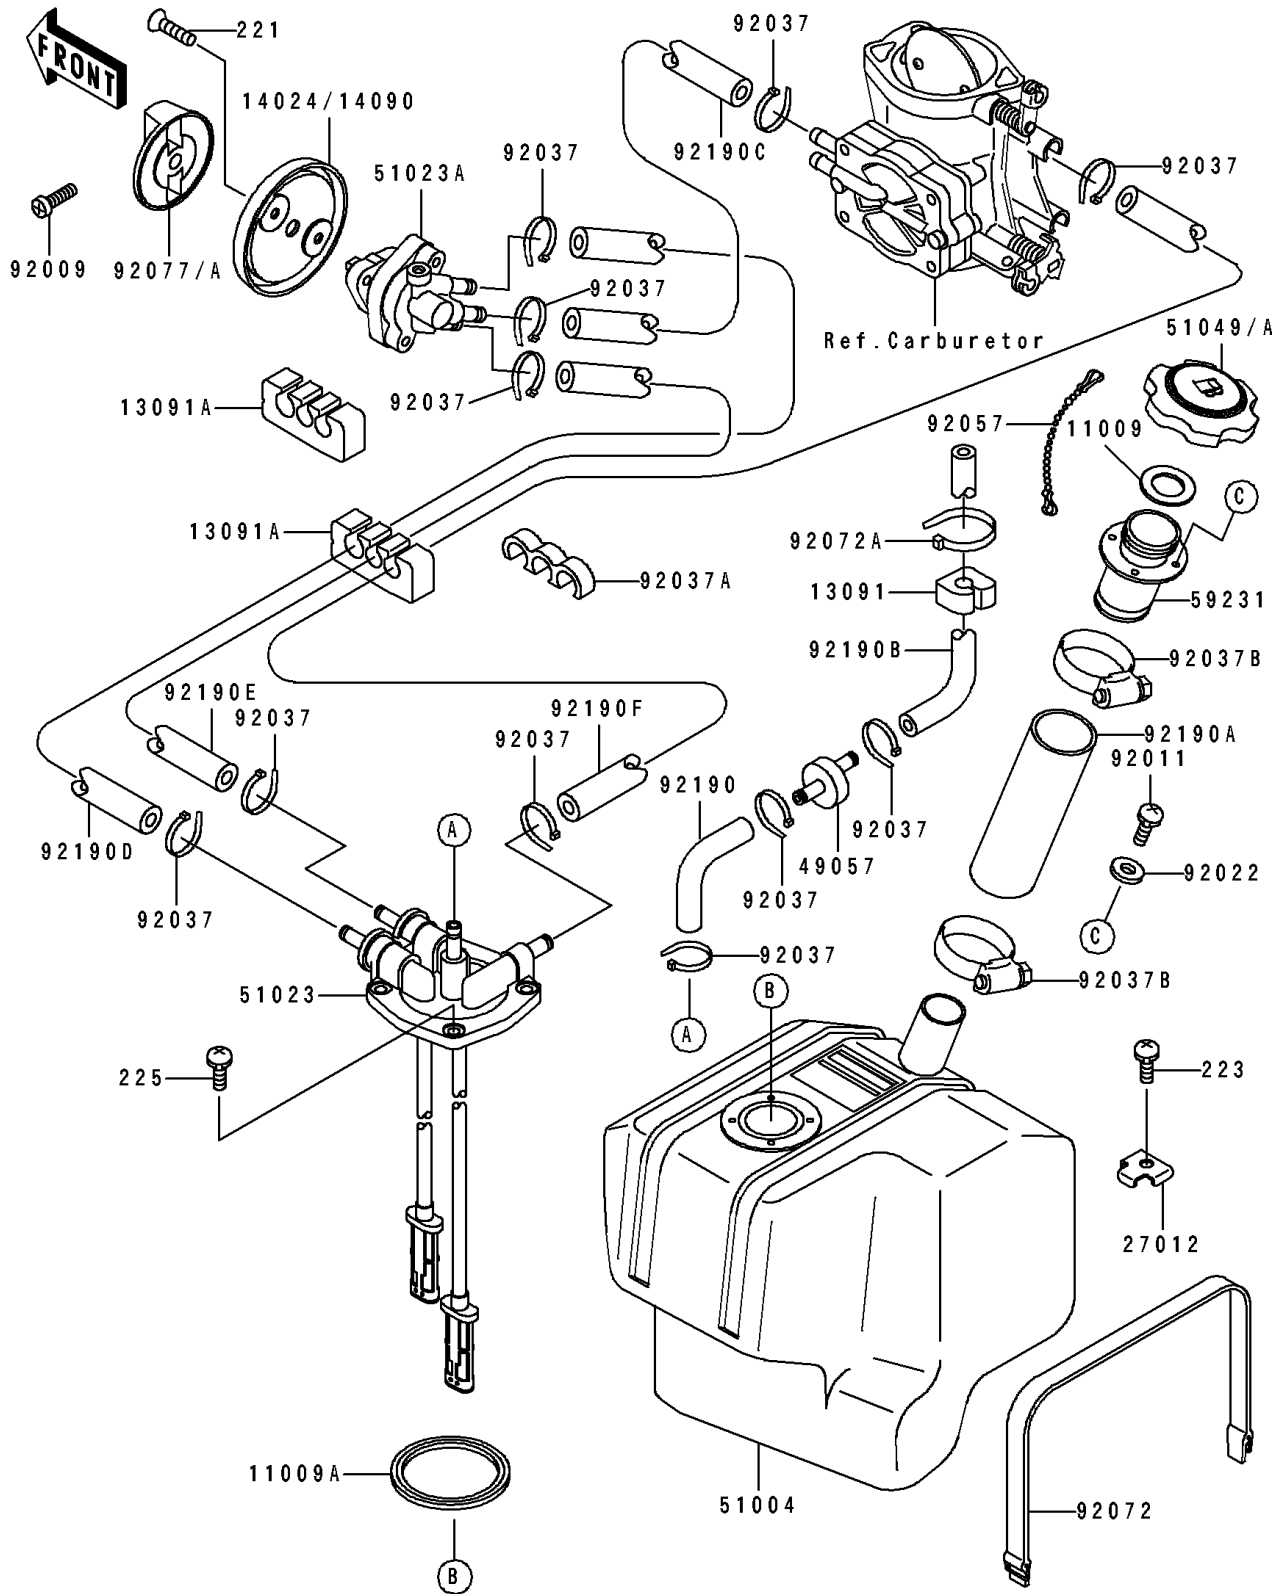

1991 SC PARTS DIAGRAM

Fuel Tank

F 3173

1991 SC PARTS LIST

Fuel Tank

ITEM NAME	PART NUMBER	QUANTITY
GASKET,TANK CAP (Ref # 11009)	11009-3020	1
GASKET (Ref # 11009A)	11009-3790	1
HOLDER (Ref # 13091)	13091-3712	5
HOLDER,TUBE (Ref # 13091A)	13091-3758	4
COVER,FUEL TAP (Ref # 14024)	14024-3801	1
HOOK (Ref # 27012)	27012-3751	2
VALVE-RELIEF (Ref # 49057)	49057-3001	1
TANK-FUEL (Ref # 51004)	51004-3715	1
TAP-ASSY,PIPE COMP,FUEL TANK (Ref # 51023)	51023-3717	1
TAP-ASSY,FUEL (Ref # 51023A)	51023-3718	1
CAP-TANK,FUEL (Ref # 51049)	51049-3714	1
FILLER,FUEL TANK (Ref # 59231)	59231-3001	1
SCREW,4X8 (Ref # 92009)	92009-3729	1
SCREW (Ref # 92011)	92011-562	4
WASHER (Ref # 92022)	92022-563	4
CLAMP (Ref # 92037)	92037-1173	11
CLAMP,TUBE (Ref # 92037A)	92037-1941	2
CLAMP (Ref # 92037B)	92037-3009	2
CHAIN,COVER,L=100 (Ref # 92057)	92057-3704	1
BAND,L=544 (Ref # 92072)	92072-3709	2
BAND (Ref # 92072A)	92072-3778	2
KNOB,FUEL TAP (Ref # 92077)	92077-3704	1
TUBE,TANK-BREATHER (Ref # 92190)	92190-3799	1
TUBE,45X53X145 (Ref # 92190A)	92190-3838	1
TUBE,5.8X10.8X2900 (Ref # 92190B)	92190-3841	1
TUBE,5.8X10.8X310 (Ref # 92190C)	92190-3876	1
TUBE,"ON",5.8X10.8X1340 (Ref # 92190D)	92190-3877	1
TUBE,"RES",5.8X10.8X1340 (Ref # 92190E)	92190-3878	1
TUBE,"RETURN",7X12X1340 (Ref # 92190F)	92190-3879	1

1991 SC PARTS LIST

Fuel Tank

ITEM NAME	PART NUMBER	QUANTITY
SCREW-CSK-CROS,5X16 (Ref # 221)	221R0516	2
SCREW-PAN-WS-CROS,6X14 (Ref # 223)	223R0614	2
SCREW-PAN-WSP-CROS,5X16 (Ref # 225)	225R0516	4