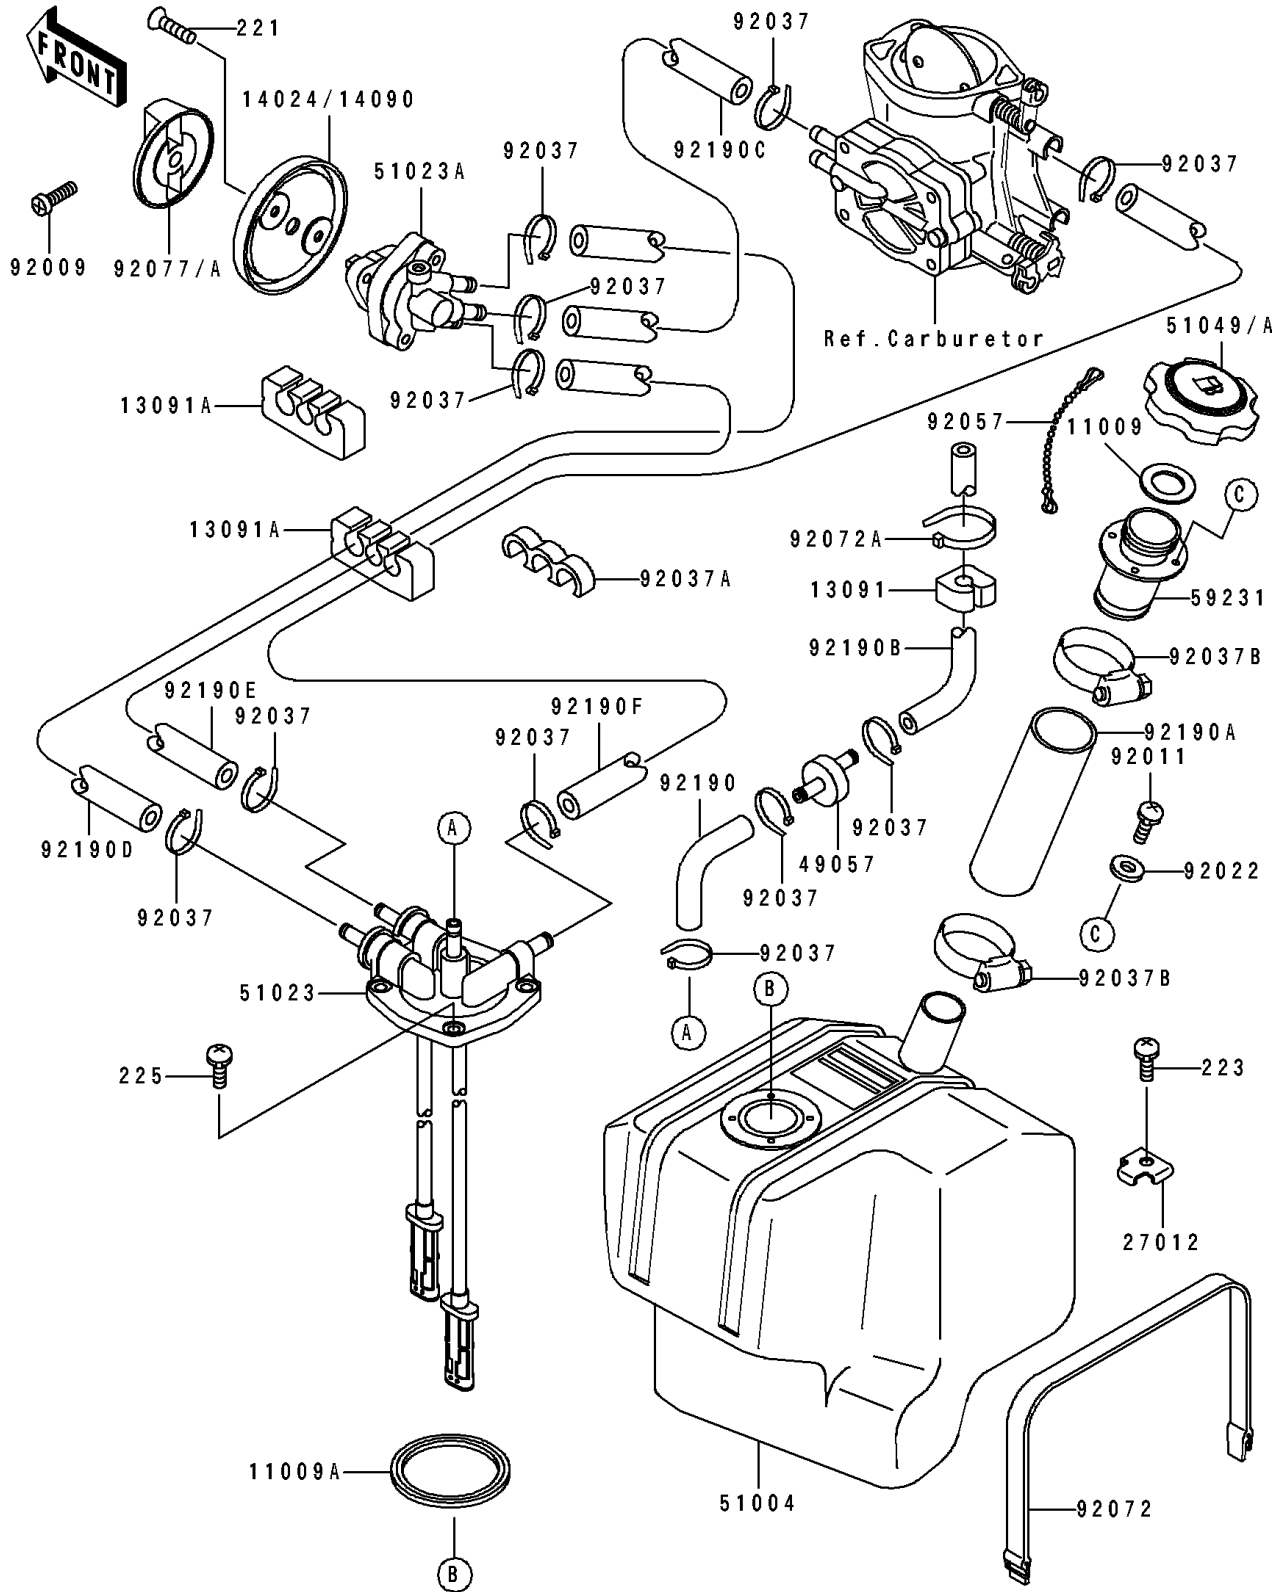

1991 SC PARTS DIAGRAM

Fuel Tank

F3173

1991 SC PARTS LIST

Fuel Tank

ITEM NAME	PART NUMBER	QUANTITY
GASKET,TANK CAP (Ref # 11009)	11009-3020	1
GASKET (Ref # 11009A)	11009-3790	1
HOLDER (Ref # 13091)	13091-3712	1
HOLDER,TUBE (Ref # 13091A)	13091-3758	1
COVER,FUEL TAP (Ref # 14024)	14024-3801	1
HOOK (Ref # 27012)	27012-3751	1
VALVE-RELIEF (Ref # 49057)	49057-3001	1
TANK-FUEL (Ref # 51004)	51004-3715	1
TAP-ASSY,PIPE COMP,FUEL TANK (Ref # 51023)	51023-3717	1
TAP-ASSY,FUEL (Ref # 51023A)	51023-3718	1
CAP-TANK,FUEL (Ref # 51049)	51049-3714	1
FILLER,FUEL TANK (Ref # 59231)	59231-3001	1
SCREW,4X8 (Ref # 92009)	92009-3729	1
SCREW (Ref # 92011)	92011-562	1
WASHER (Ref # 92022)	92022-563	1
CLAMP (Ref # 92037)	92037-1173	1
CLAMP,TUBE (Ref # 92037A)	92037-1941	1
CLAMP (Ref # 92037B)	92037-3009	1
CHAIN,COVER,L=100 (Ref # 92057)	92057-3704	1
BAND,L=544 (Ref # 92072)	92072-3709	1
BAND (Ref # 92072A)	92072-3778	1
KNOB,FUEL TAP (Ref # 92077)	92077-3704	1
TUBE,TANK-BREATHER (Ref # 92190)	92190-3799	1
TUBE,45X53X145 (Ref # 92190A)	92190-3838	1
TUBE,5.8X10.8X2900 (Ref # 92190B)	92190-3841	1
TUBE,5.8X10.8X310 (Ref # 92190C)	92190-3876	1
TUBE,"ON",5.8X10.8X1340 (Ref # 92190D)	92190-3877	1
TUBE,"RES",5.8X10.8X1340 (Ref # 92190E)	92190-3878	1
TUBE,"RETURN",7X12X1340 (Ref # 92190F)	92190-3879	1

1991 SC PARTS LIST

Fuel Tank

ITEM NAME	PART NUMBER	QUANTITY
SCREW-CSK-CROS,5X16 (Ref # 221)	221R0516	1
SCREW-PAN-WS-CROS,6X14 (Ref # 223)	223R0614	1
SCREW-PAN-WSP-CROS,5X16 (Ref # 225)	225R0516	1