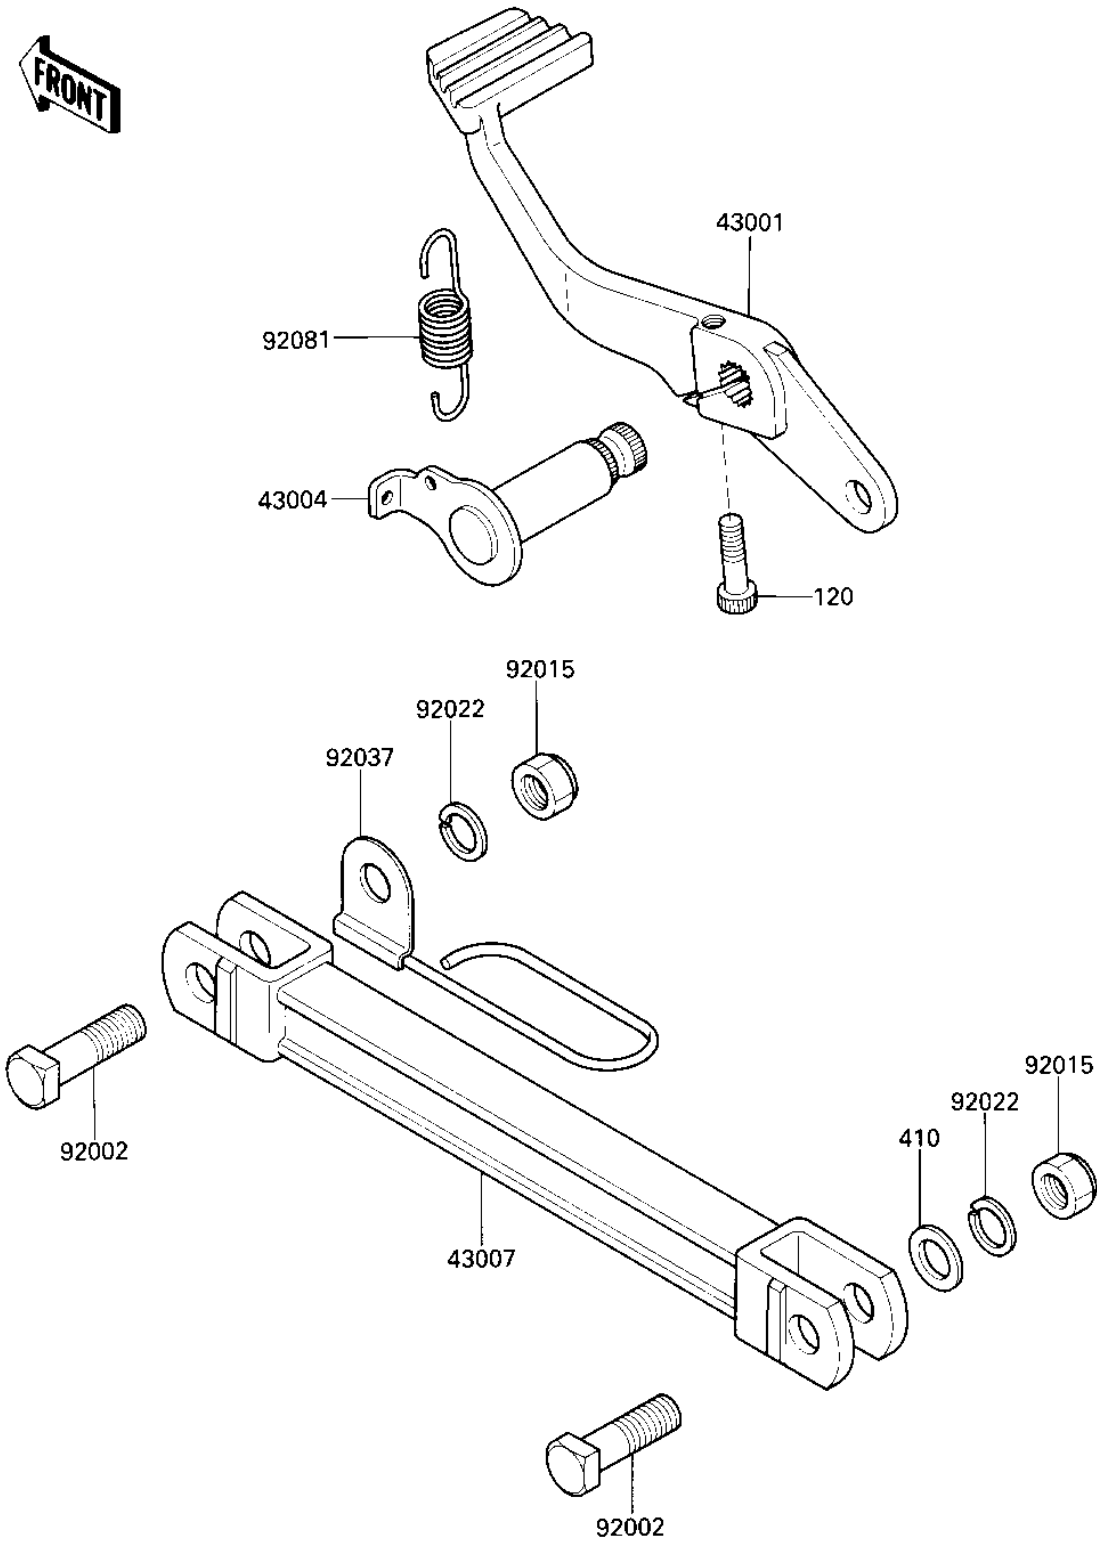

1986 Ninja® 1000R PARTS DIAGRAM

BRAKE PEDAL/TORQUE LINK

F2950-0160

1986 Ninja® 1000R PARTS LIST

BRAKE PEDAL/TORQUE LINK

ITEM NAME	PART NUMBER	QUANTITY
LEVER-BRAKE,PEDAL (Ref # 43001)	43001-1182	1
SHAFT-BRAKE (Ref # 43004)	43004-1112	1
ROD-TORQUE (Ref # 43007)	43007-1117	1
BOLT,10X40 (Ref # 92002)	92002-1494	2
NUT,10MM (Ref # 92015)	92015-1429	2
WASHER,SPRING,10MM (Ref # 92022)	92022-1540	2
CLAMP,HOSE (Ref # 92037)	92037-1709	1
SPRING,STEP RETURN (Ref # 92081)	92081-1947	1
BOLT,6X25 (Ref # 120)	120P0625	1
WASHER PLAIN 10MM (Ref # 410)	410B1000	1