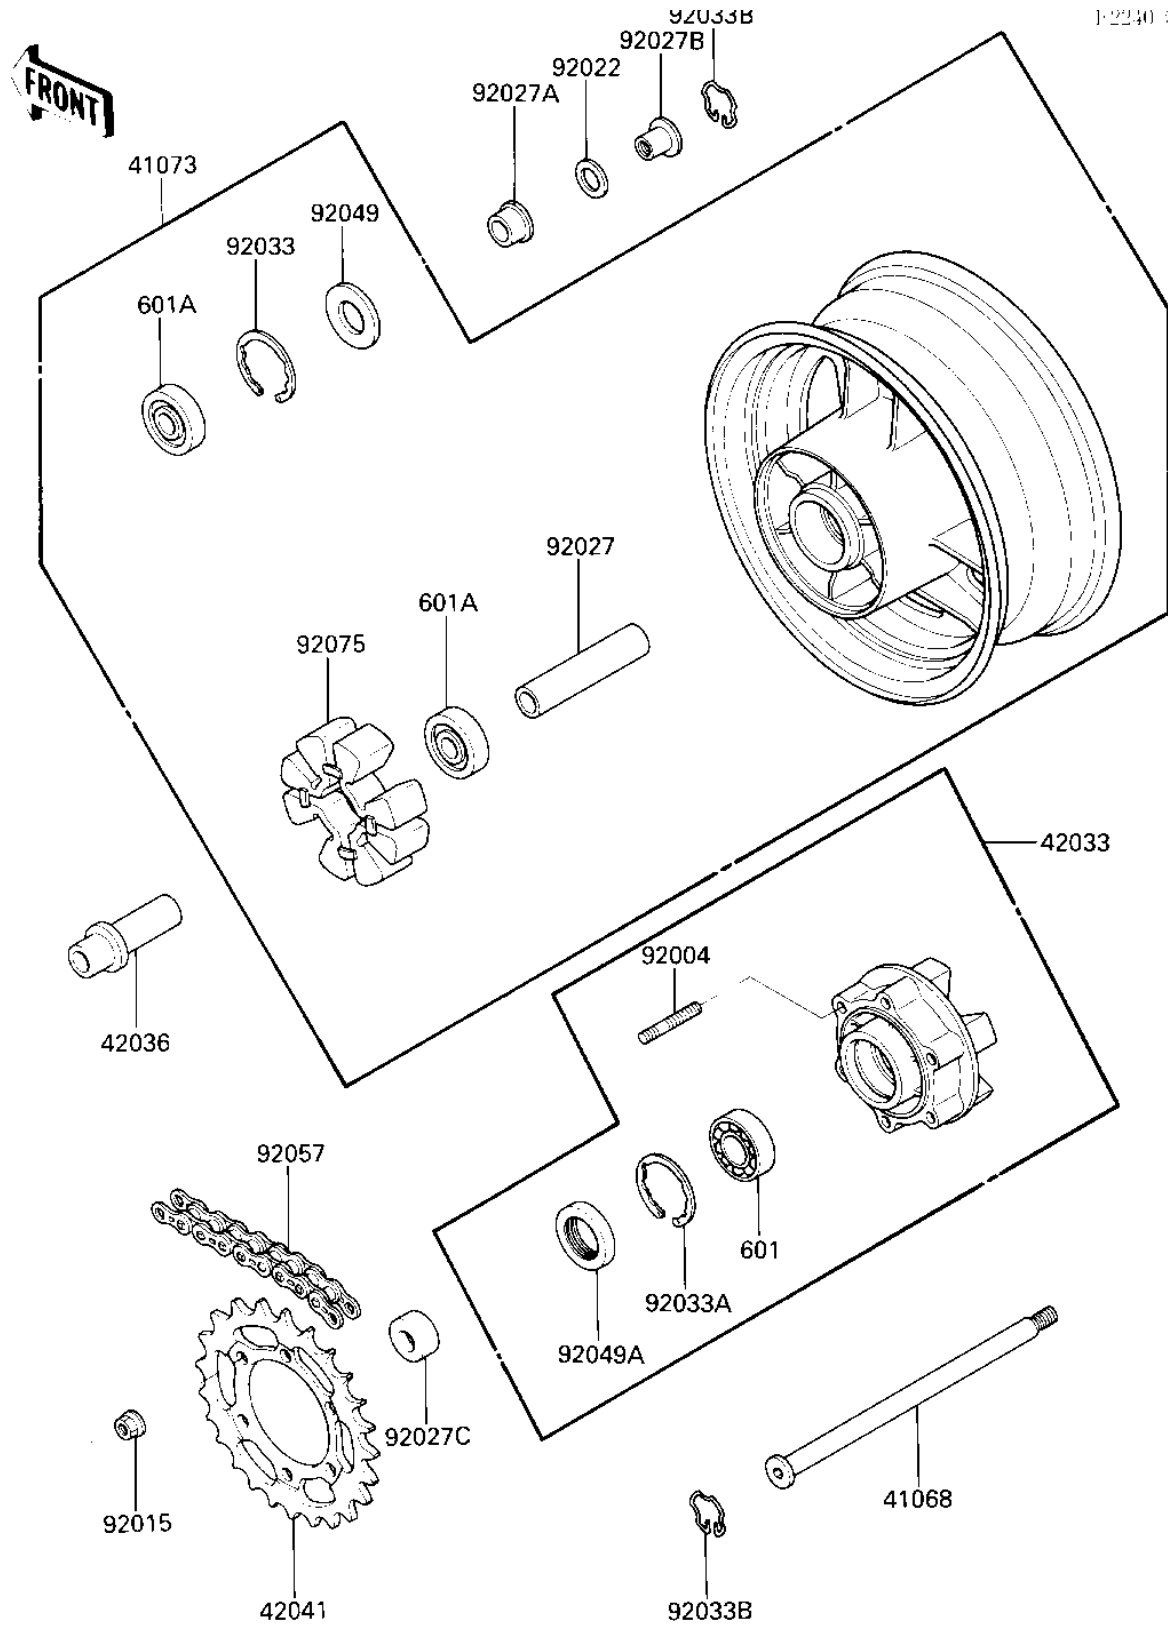

1986 Ninja® 1000R PARTS DIAGRAM

REAR WHEEL/HUB/CHAIN

F2240-0183

1986 Ninja® 1000R PARTS LIST

REAR WHEEL/HUB/CHAIN

ITEM NAME	PART NUMBER	QUANTITY
AXLE,RR (Ref # 41068)	41068-1194	1
WHEEL-ASSY,RR,BLACK (Ref # 41073)	41073-1312-R2	1
COUPLING-ASSY,RR HUB (Ref # 42033)	42033-1117	1
SLEEVE,RR HUB,L=53 (Ref # 42036)	42036-1150	1
SPROCKET-HUB,41T (Ref # 42041)	42041-1200	1
STUD,12X27 (Ref # 92004)	92004-1155	6
NUT,12MM (Ref # 92015)	92015-1433	6
WASHER,23X32X2.3 (Ref # 92022)	92022-1618	1
COLLAR,20.2X28X96 (Ref # 92027)	92027-1660	1
COLLAR,RR AXLE,L=20 (Ref # 92027A)	92027-1792	1
COLLAR,RR AXLE,L=28 (Ref # 92027B)	92027-1810	1
COLLAR,RR AXLE,L=20.5 (Ref # 92027C)	92027-1884	1
RING,SNAP,56.2M/M (Ref # 92033)	92033-1043	1
CIRCLIP,62M/M (Ref # 92033A)	92033-1044	1
RING-SNAP,RR AXLE (Ref # 92033B)	92033-1156	2
SEAL-OIL (Ref # 92049)	92049-1061	1
OIL SEAL (Ref # 92049A)	92050-027	1
DR,CHAIN EK632UVD0 94 (Ref # 92057)	92057-1213	1
DAMPER,SHOCK,RR HUB (Ref # 92075)	92075-1593	1
BALL BEARING,#6206 (Ref # 601)	601B6206	1
BEARING,BALL,#6304ZZ (Ref # 601A)	601B6304ZZ	2