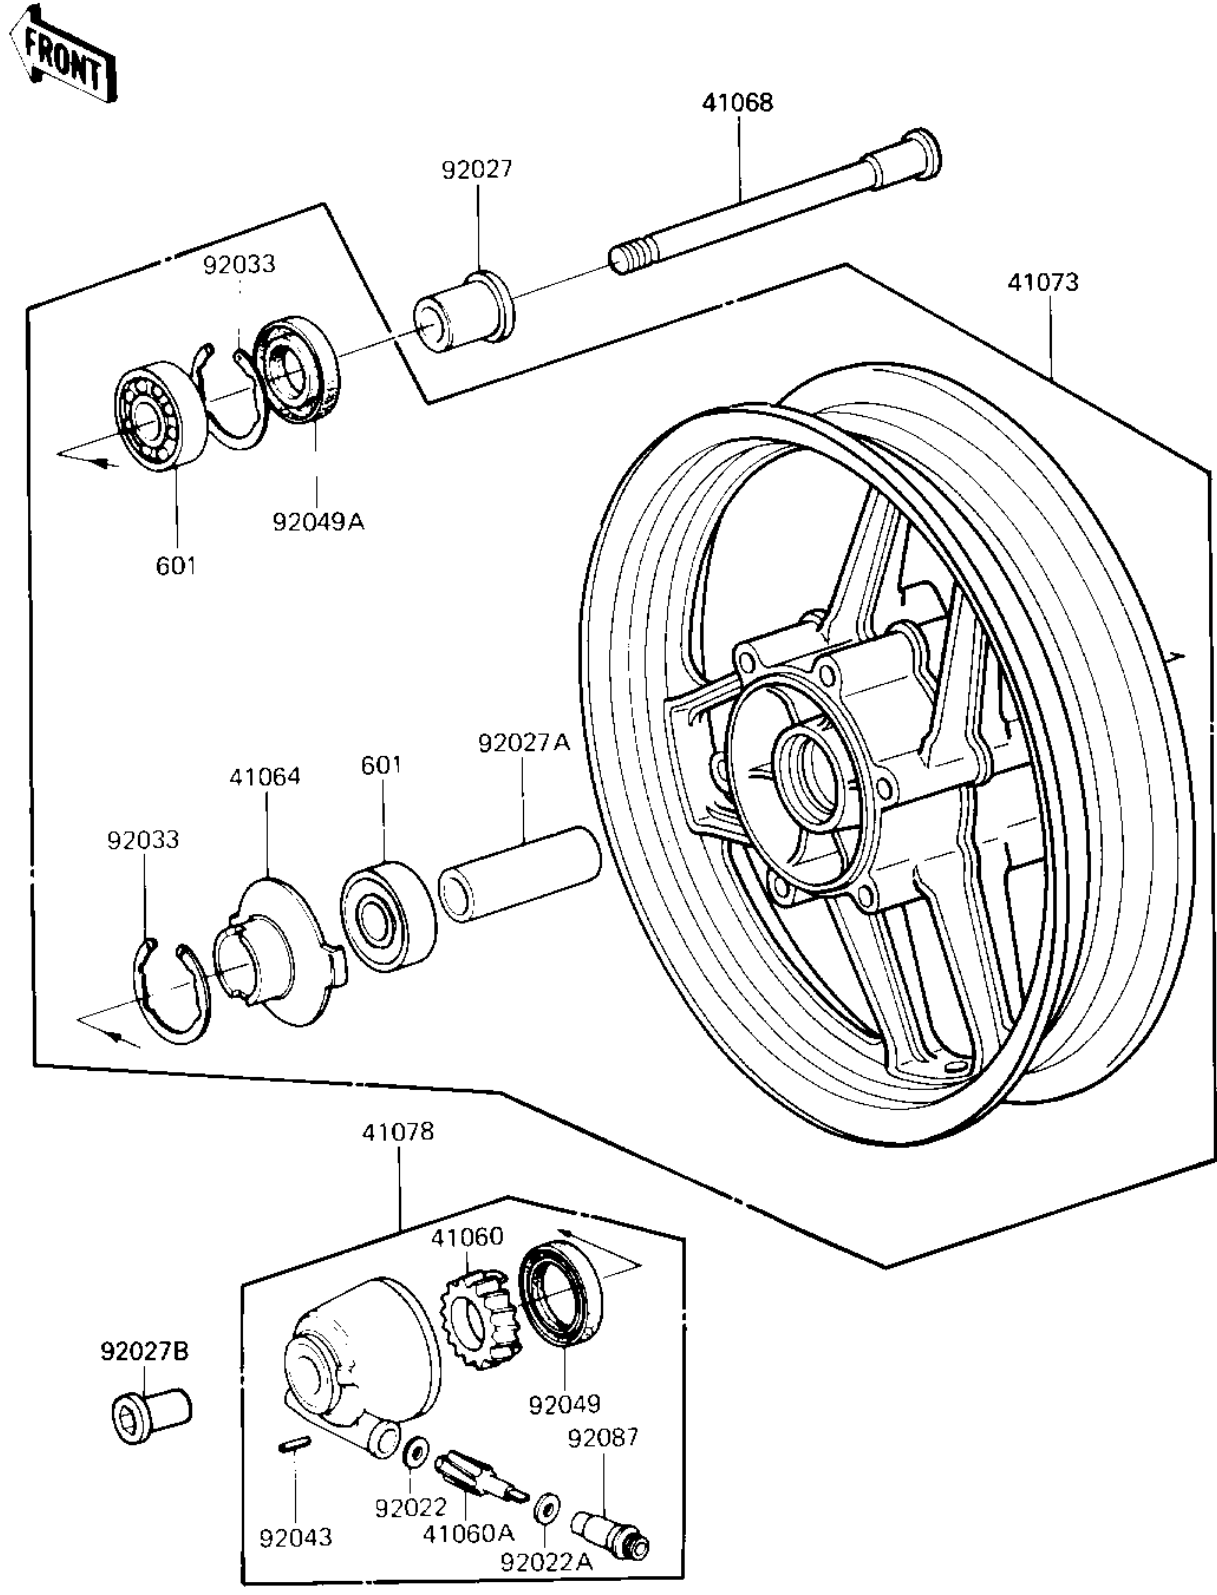

# 1986 Ninja® 1000R PARTS DIAGRAM

FRONT WHEEL/HUB

F2230-0117

# 1986 Ninja® 1000R PARTS LIST

## FRONT WHEEL/HUB

ITEM NAME	PART NUMBER	QUANTITY
GEAR-METER SCREW,24T (Ref # 41060)	41060-1025	1
GEAR-METER SCREW,9T (Ref # 41060A)	41060-1035	1
RECEIVER,SPEEDOMETER (Ref # 41064)	41064-1006	1
AXLE,FR (Ref # 41068)	41068-1164	1
WHEEL-ASSY,FR,BLACK (Ref # 41073)	41073-1299-R2	1
CASE-ASSY-METER GEAR (Ref # 41078)	41078-1057	1
WASHER THRST SPD PINI (Ref # 92022)	41063-001	1
WASHER THRST SPD PINI (Ref # 92022A)	41063-001	1
COLLAR,FR AXLE L=30MM (Ref # 92027)	92027-1225	1
COLLAR,L=70 (Ref # 92027A)	92027-1725	1
COLLAR,&NUT,FR AXLE,L (Ref # 92027B)	92027-1726	1
CIRCLIP,42MM (Ref # 92033)	92033-1041	2
PIN,SPRING (Ref # 92043)	41082-001	1
OIL SEAL,BJN30427-C3 (Ref # 92049)	92049-1057	1
OIL SEAL,AG1144AO (Ref # 92049A)	92049-1058	1
BUSHING,METER GEAR (Ref # 92087)	92087-1002	1
UNAVAILABLE IN PRICE BOOK (Ref # 601)	601B63020	2