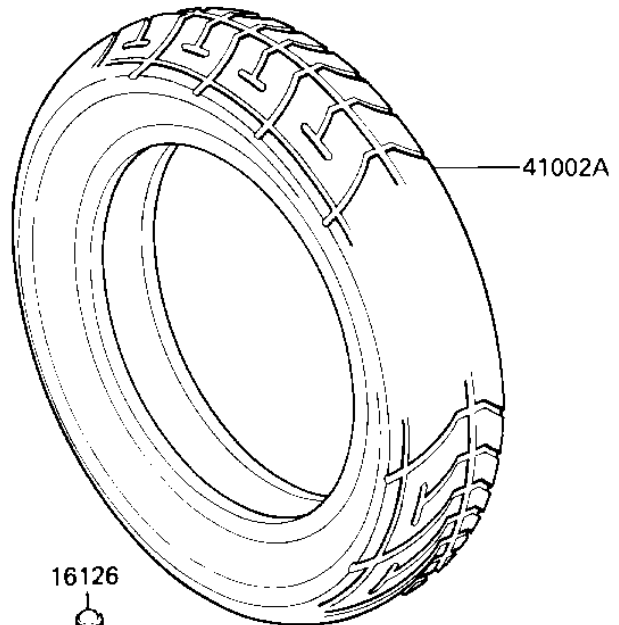

1986 Ninja® 1000R PARTS DIAGRAM

TIRES

F2210-0135

1986 Ninja® 1000R PARTS LIST

TIRES

ITEM NAME	PART NUMBER	QUANTITY
VALVE (Ref # 16126)	16126-1136	2
TIRE,FR 120/80V16G527 (Ref # 41002)	41002-1509	1
TIRE RR,150/80V16G528 (Ref # 41002A)	41002-1510	1
BALANCER-WHEEL,10G (Ref # 41075)	41075-1014	AR
BALANCER-WHEEL,20G (Ref # 41075A)	41075-1052	AR
BALANCER-WHEEL,30G (Ref # 41075B)	41075-1053	AR