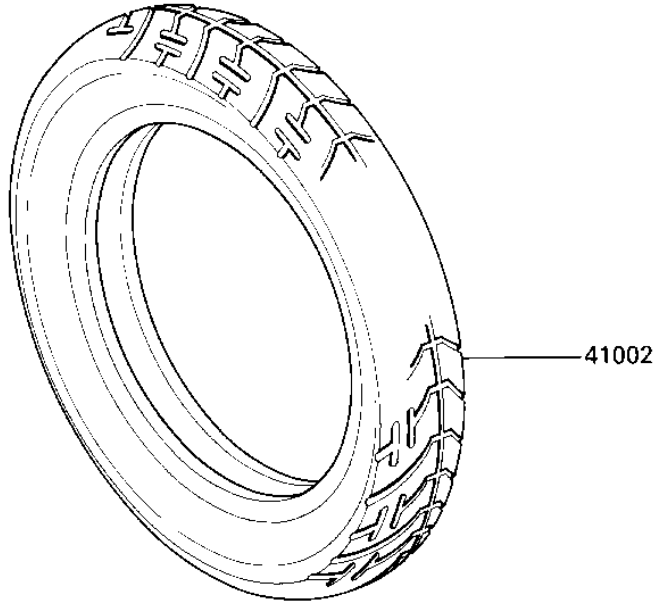

1986 Ninja® 1000R PARTS DIAGRAM

TIRES

F2210-0135

1986 Ninja® 1000R PARTS LIST

TIRES

ITEM NAME	PART NUMBER	QUANTITY
VALVE (Ref # 16126)	16126-1136	2
TIRE,FR 120/80V16G527 (Ref # 41002)	41002-1509	1
TIRE RR,150/80V16G528 (Ref # 41002A)	41002-1510	1
BALANCER-WHEEL,10G (Ref # 41075)	41075-1014	AR
BALANCER-WHEEL,20G (Ref # 41075A)	41075-1052	AR
BALANCER-WHEEL,30G (Ref # 41075B)	41075-1053	AR