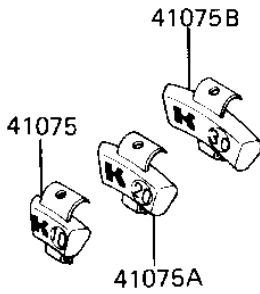

1986 Ninja® 1000R PARTS DIAGRAM

TIRES

F2210-0135

1986 Ninja® 1000R PARTS LIST

TIRES

ITEM NAME	PART NUMBER	QUANTITY
VALVE (Ref # 16126)	16126-1136	2
TIRE,FR 120/80V16G527 (Ref # 41002)	41002-1509	1
TIRE RR,150/80V16G528 (Ref # 41002A)	41002-1510	1
BALANCER-WHEEL,10G (Ref # 41075)	41075-1014	AR
BALANCER-WHEEL,20G (Ref # 41075A)	41075-1052	AR
BALANCER-WHEEL,30G (Ref # 41075B)	41075-1053	AR