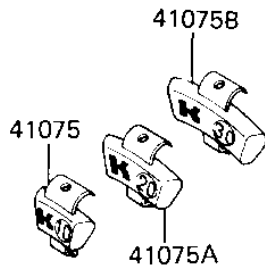

1986 Ninja® 1000R PARTS DIAGRAM

TIRES

F2210-0135

1986 Ninja® 1000R PARTS LIST

TIRES

ITEM NAME	PART NUMBER	QUANTITY
VALVE (Ref # 16126)	16126-1136	2
TIRE,FR 120/80V16G527 (Ref # 41002)	41002-1509	1
TIRE RR,150/80V16G528 (Ref # 41002A)	41002-1510	1
BALANCER-WHEEL,10G (Ref # 41075)	41075-1014	AR
BALANCER-WHEEL,20G (Ref # 41075A)	41075-1052	AR
BALANCER-WHEEL,30G (Ref # 41075B)	41075-1053	AR