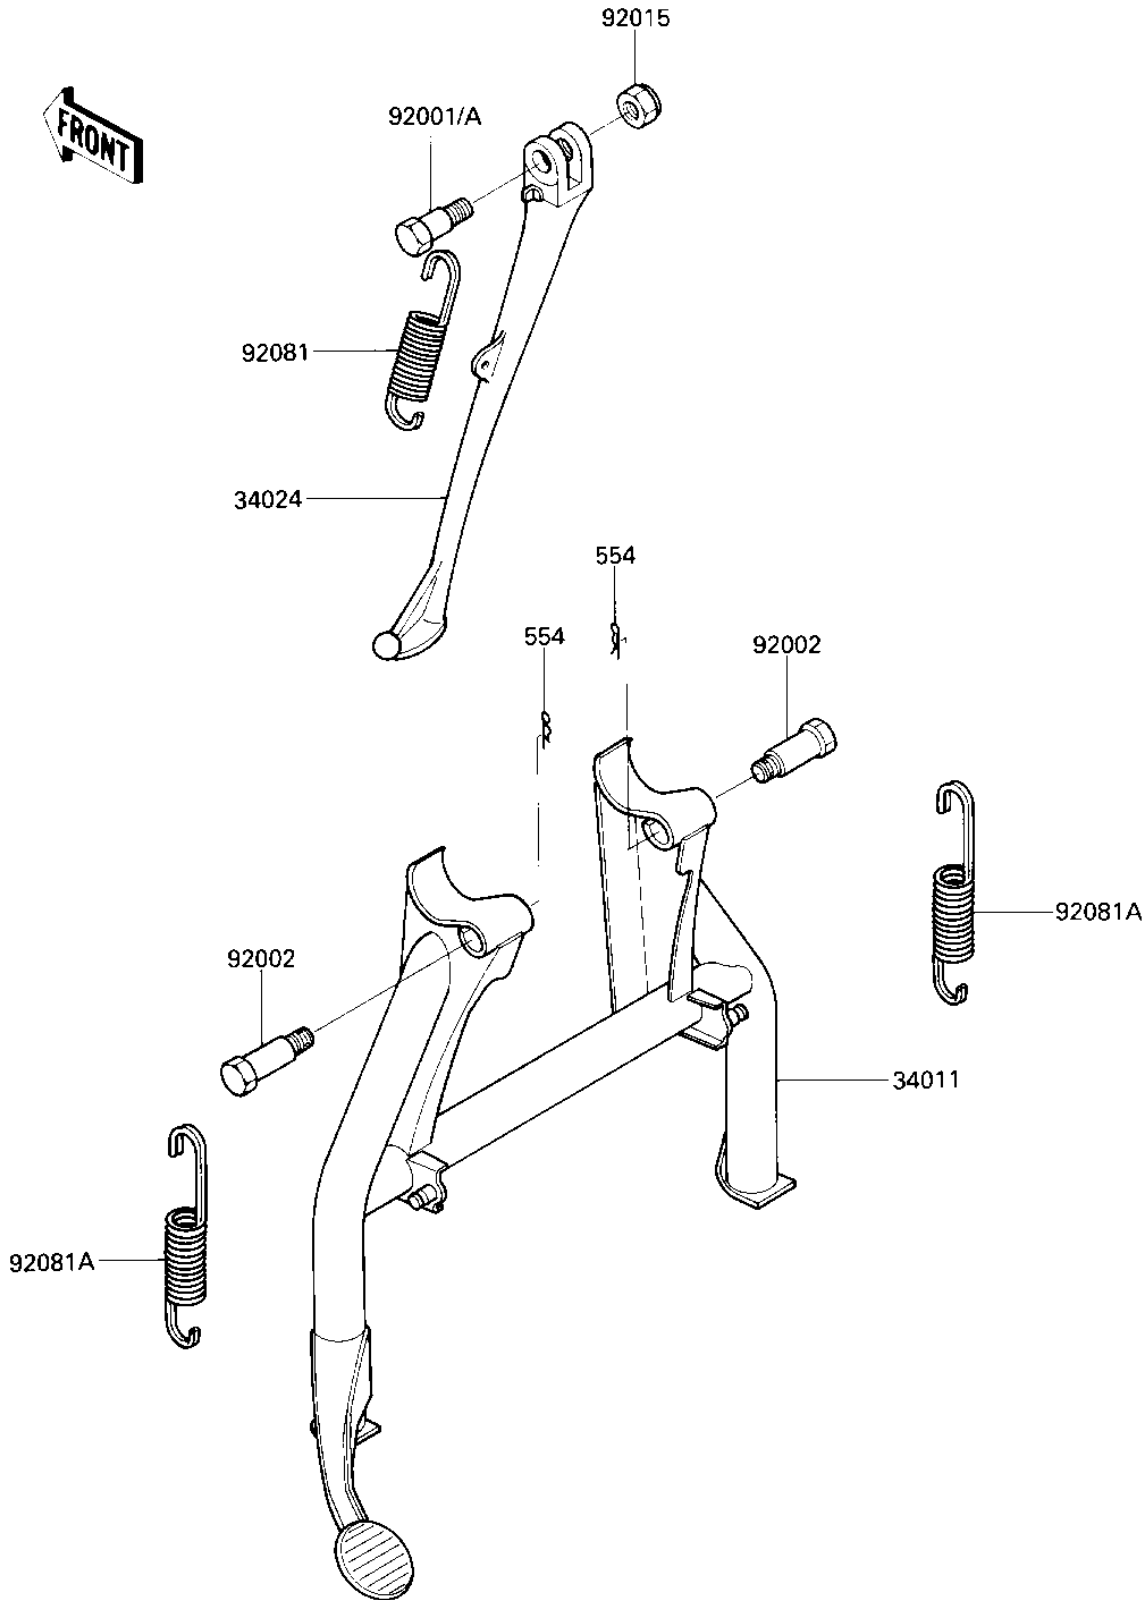

1986 Ninja® 1000R PARTS DIAGRAM

STANDS

1986 Ninja® 1000R PARTS LIST

STANDS

ITEM NAME	PART NUMBER	QUANTITY
STAND-CENTER (Ref # 34011)	34011-1123	1
STAND-SIDE (Ref # 34024)	34024-1194	1
BOLT, SIDE STAND FIT (Ref # 92001A)	92003-157	1
BOLT,CENTER STAND,10M (Ref # 92002)	92002-1630	2
NUT,LOCK,10MM (Ref # 92015)	92019-021	1
SPRING,SIDE STAND (Ref # 92081)	92081-1952	1
SPRING,CENTER STAND (Ref # 92081A)	92081-1989	2
PIN-SNAP,10MM (Ref # 554)	554A1000	2