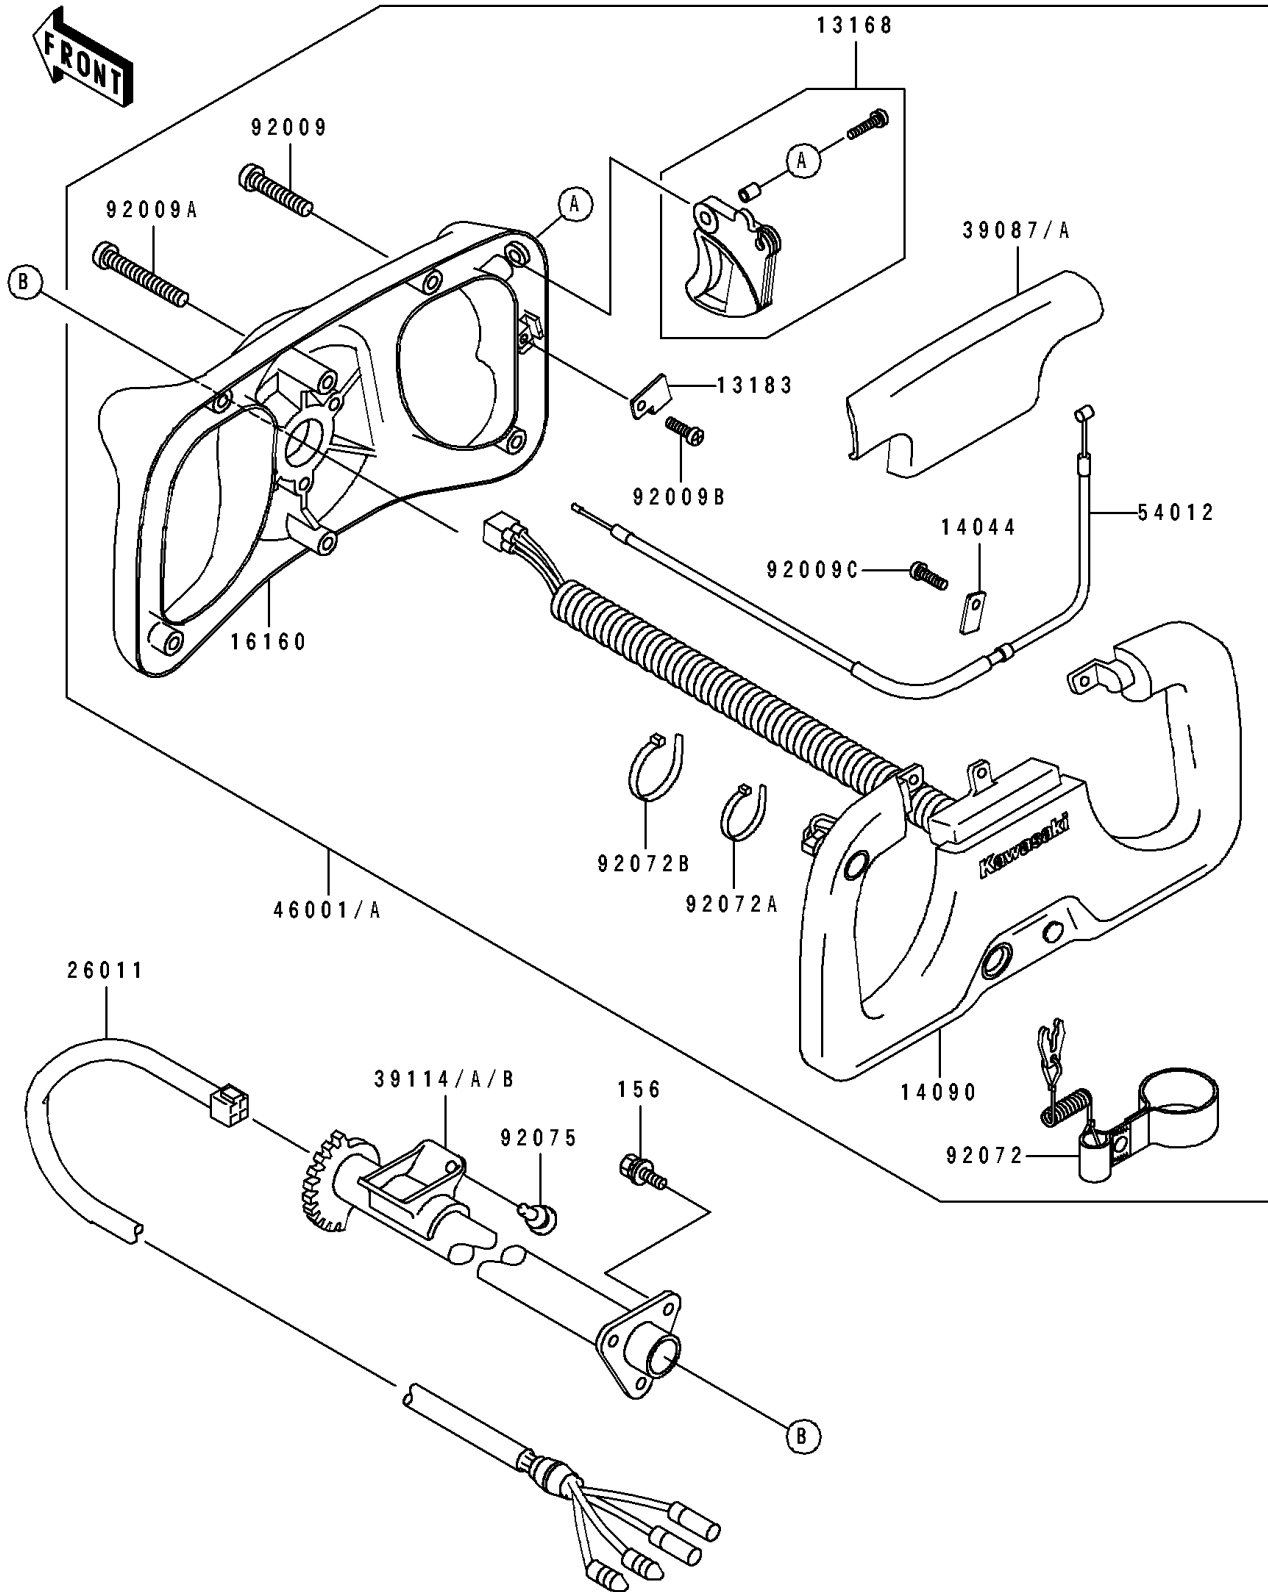

## 1993 SC PARTS DIAGRAM

Handlebar

F3172

## 1993 SC PARTS LIST

Handlebar

ITEM NAME	PART NUMBER	QUANTITY
LEVER,THROTTLE (Ref # 13168)	13168-3719	1
PLATE (Ref # 13183)	13183-3825	1
HOLDER-CABLE (Ref # 14044)	14044-3720	1
COVER,HANDLE,GRAY (Ref # 14090)	14090-3721-JH	1
BODY,HANDLE,GRAY (Ref # 16160)	16160-3717-JH	1
WIRE-LEAD (Ref # 26011)	26011-3788	1
PAD-HANDLE,GREEN (Ref # 39087)	39087-3709-LH	1
SHAFT-COMP-STRG (Ref # 39114A)	39114-3703	1
HANDLE-ASSY,GREEN (Ref # 46001A)	46001-3704-LH	1
CABLE-THROTTLE (Ref # 54012)	54012-3736	1
SCREW,5X25 (Ref # 92009)	92009-3798	1
SCREW,5X50 (Ref # 92009A)	92009-3799	1
SCREW,3X6 (Ref # 92009B)	92009-3800	1
SCREW,3X10 (Ref # 92009C)	92009-3801	1
BAND,TETHER SWITCH (Ref # 92072)	92072-3761	1
BAND (Ref # 92072A)	92072-3770	1
BAND (Ref # 92072B)	92072-3771	1
DAMPER (Ref # 92075)	92075-1808	1
BOLT-WP,6X14 (Ref # 156)	156R0614	1