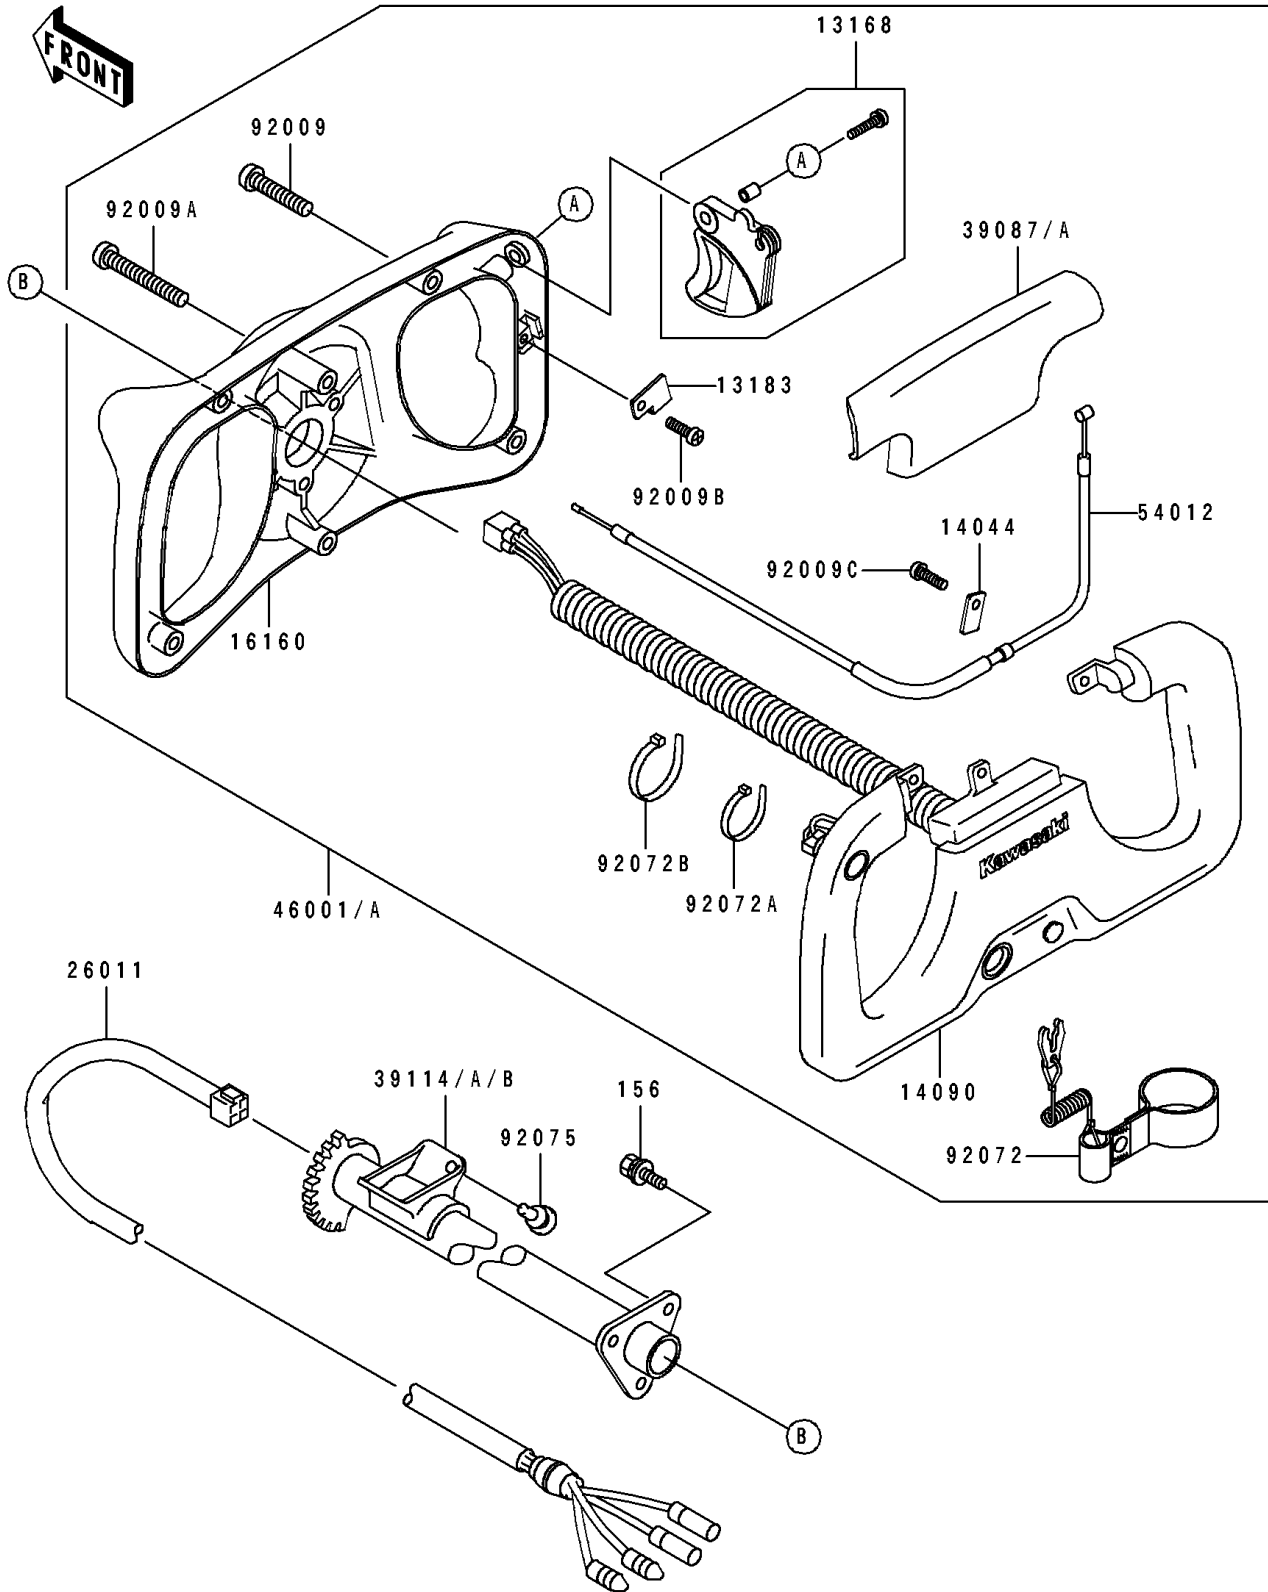

1992 SC PARTS DIAGRAM

Handlebar

F3172

1992 SC PARTS LIST

Handlebar

ITEM NAME	PART NUMBER	QUANTITY
LEVER,THROTTLE (Ref # 13168)	13168-3719	1
PLATE (Ref # 13183)	13183-3825	1
HOLDER-CABLE (Ref # 14044)	14044-3720	1
COVER,HANDLE,GRAY (Ref # 14090)	14090-3721-JH	1
BODY,HANDLE,GRAY (Ref # 16160)	16160-3717-JH	1
WIRE-LEAD (Ref # 26011)	26011-3788	1
PAD-HANDLE,GREEN (Ref # 39087)	39087-3709-LH	1
SHAFT-COMP-STRG (Ref # 39114A)	39114-3703	1
HANDLE-ASSY,GREEN (Ref # 46001A)	46001-3704-LH	1
CABLE-THROTTLE (Ref # 54012)	54012-3736	1
SCREW,5X25 (Ref # 92009)	92009-3798	4
SCREW,5X50 (Ref # 92009A)	92009-3799	2
SCREW,3X6 (Ref # 92009B)	92009-3800	1
SCREW,3X10 (Ref # 92009C)	92009-3801	1
BAND,TETHER SWITCH (Ref # 92072)	92072-3761	1
BAND (Ref # 92072A)	92072-3770	1
BAND (Ref # 92072B)	92072-3771	1
DAMPER (Ref # 92075)	92075-1808	2
BOLT-WP,6X14 (Ref # 156)	156R0614	3