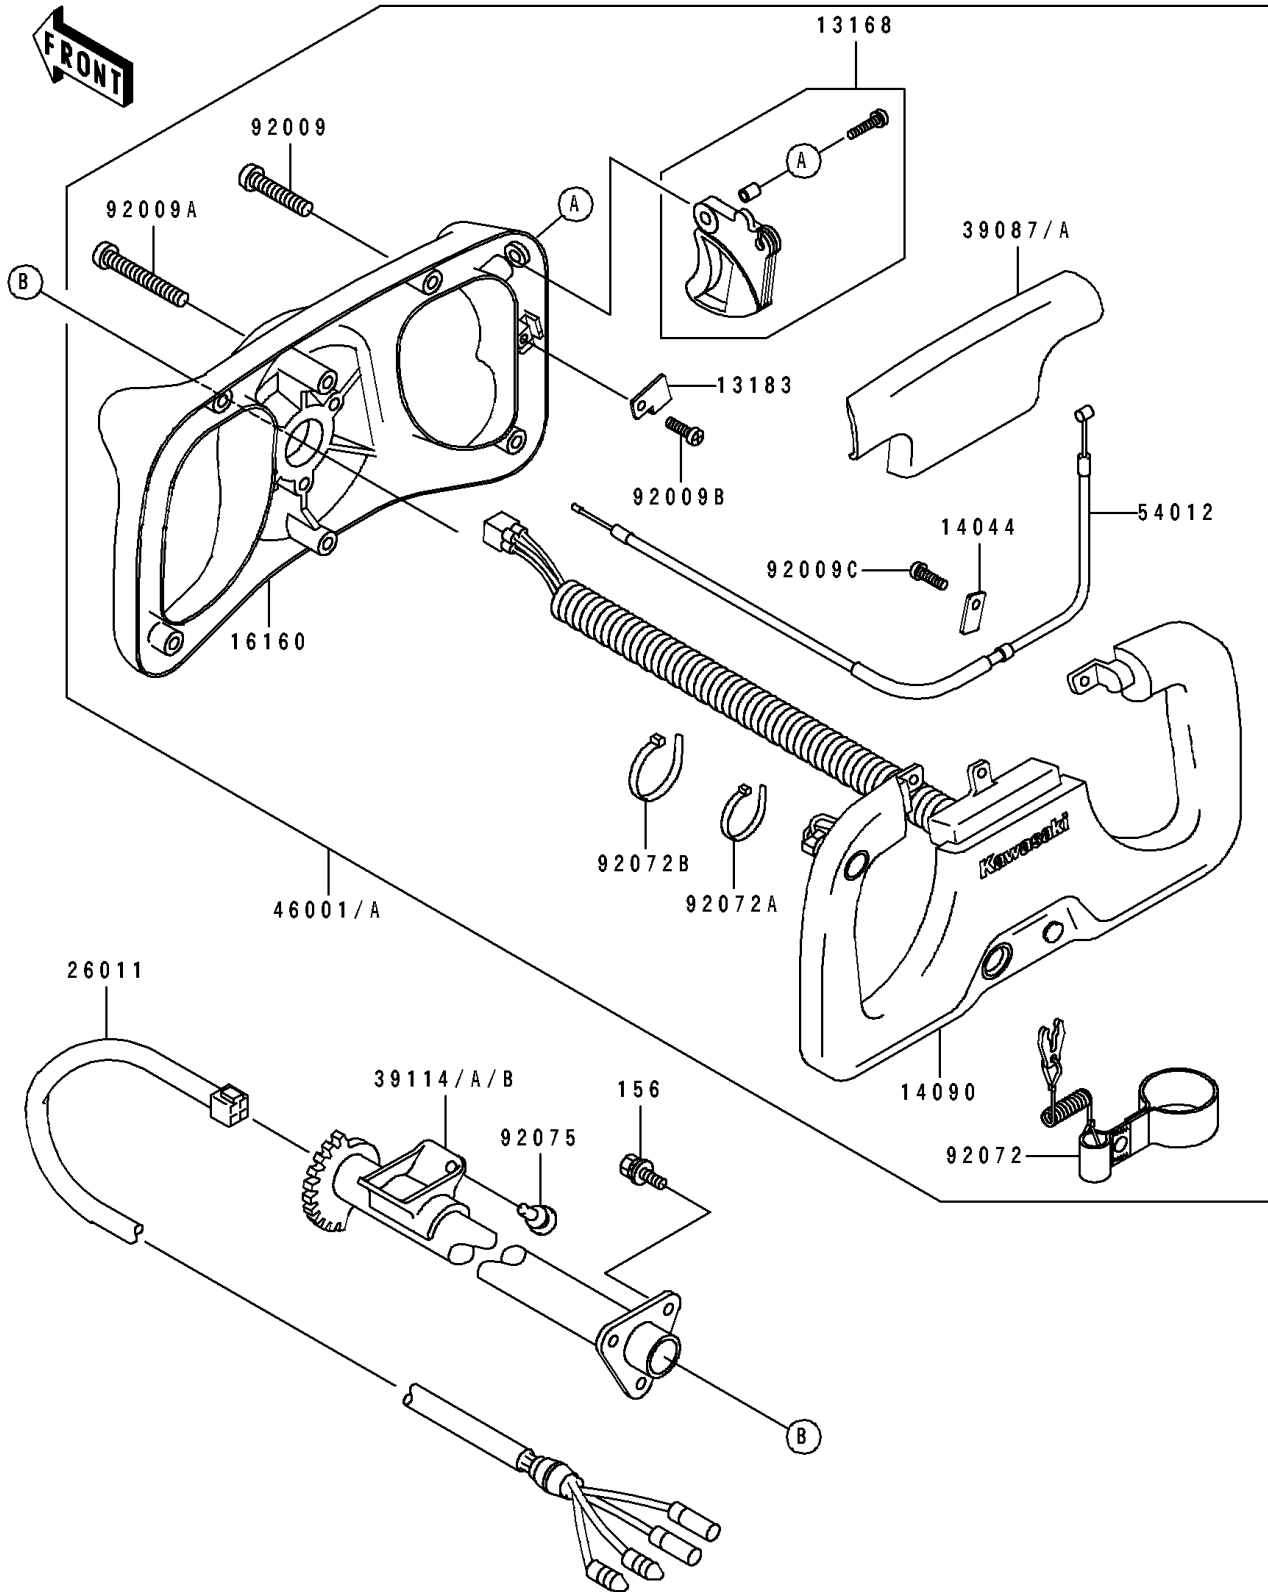

1991 SC PARTS DIAGRAM

Handlebar

F3172

1991 SC PARTS LIST

Handlebar

ITEM NAME	PART NUMBER	QUANTITY
LEVER,THROTTLE (Ref # 13168)	13168-3719	1
PLATE (Ref # 13183)	13183-3825	1
HOLDER-CABLE (Ref # 14044)	14044-3720	1
COVER,HANDLE,GRAY (Ref # 14090)	14090-3721-JH	1
BODY,HANDLE,GRAY (Ref # 16160)	16160-3717-JH	1
WIRE-LEAD (Ref # 26011)	26011-3788	1
PAD-HANDLE,PINK (Ref # 39087A)	39087-3709-PB	1
SHAFT-COMP-STRG (Ref # 39114)	39114-3701	1
SHAFT-COMP-STRG (Ref # 39114B)	39114-3703	1
HANDLE-ASSY,GRAY (Ref # 46001)	46001-3704-JH	1
CABLE-THROTTLE (Ref # 54012)	54012-3736	1
SCREW,5X25 (Ref # 92009)	92009-3798	1
SCREW,5X50 (Ref # 92009A)	92009-3799	1
SCREW,3X6 (Ref # 92009B)	92009-3800	1
SCREW,3X10 (Ref # 92009C)	92009-3801	1
BAND,TETHER SWITCH (Ref # 92072)	92072-3761	1
BAND (Ref # 92072A)	92072-3770	1
BAND (Ref # 92072B)	92072-3771	1
DAMPER (Ref # 92075)	92075-1808	1
BOLT-WP,6X14 (Ref # 156)	156R0614	1