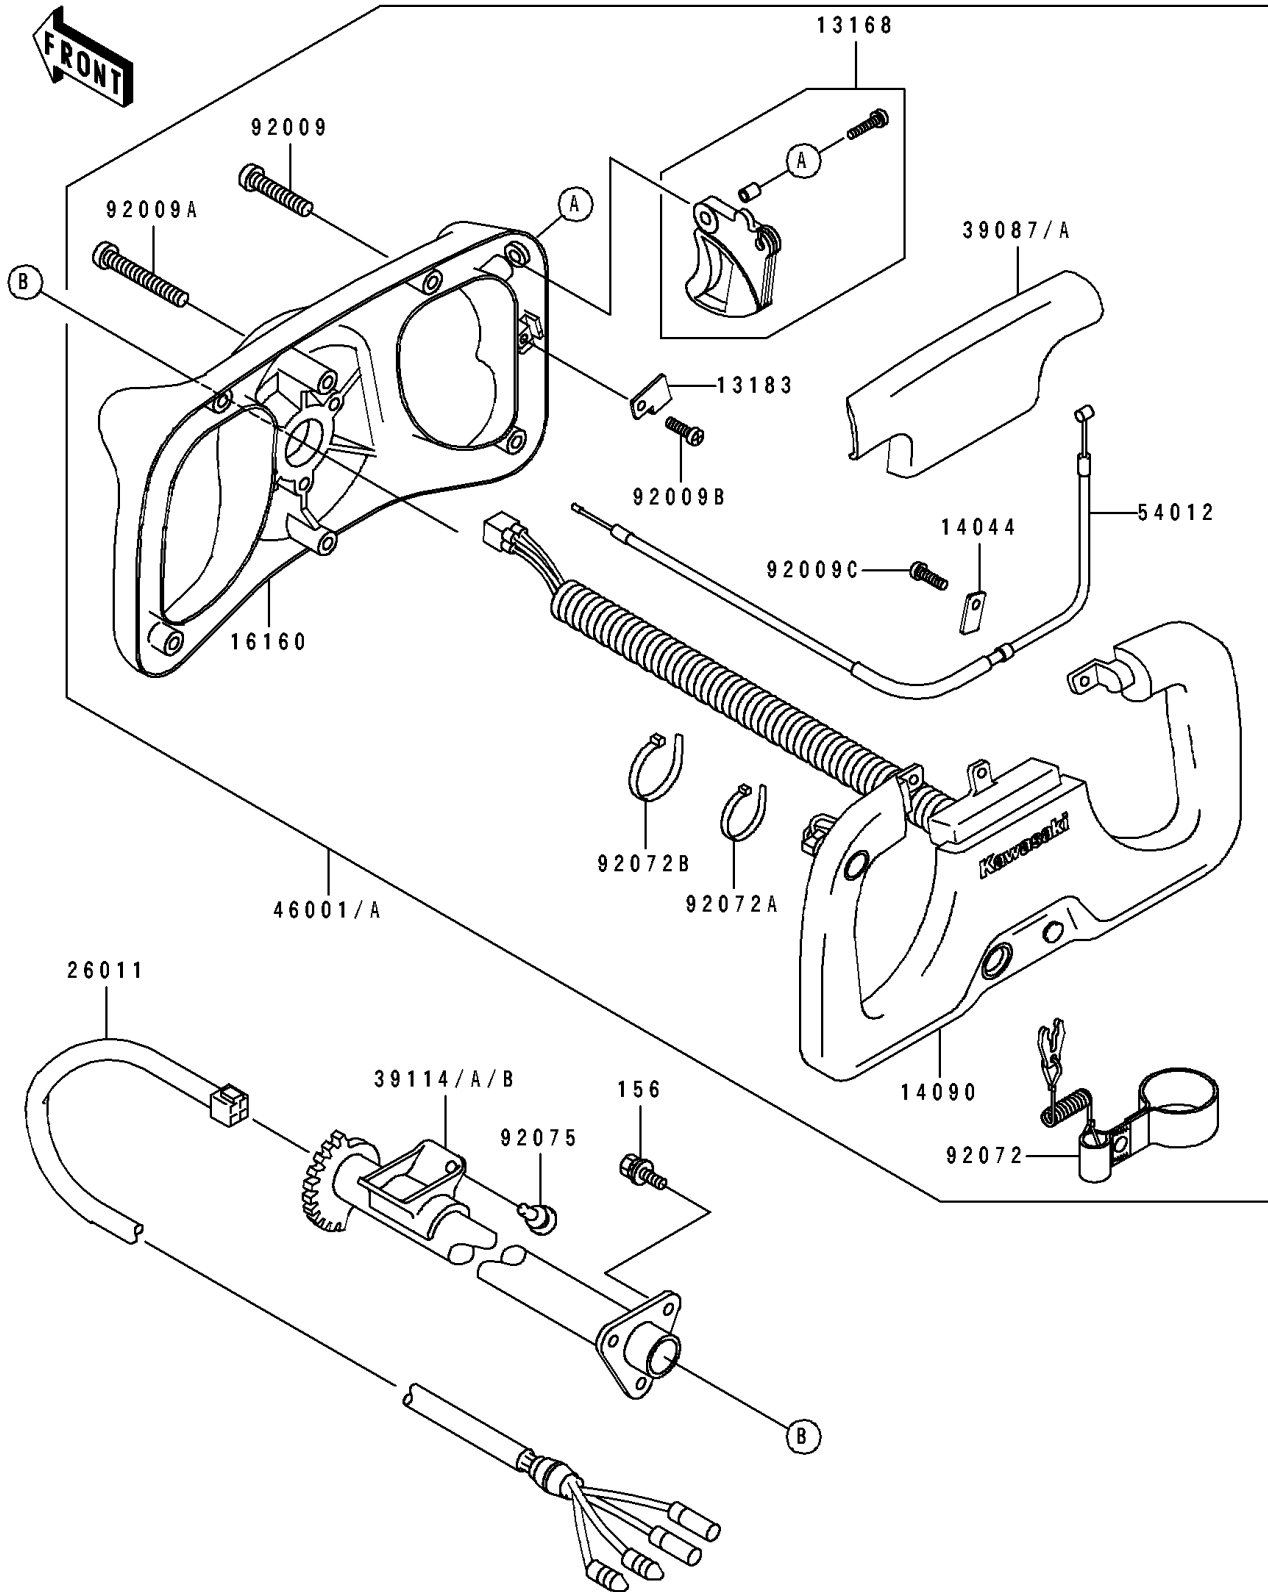

1991 SC PARTS DIAGRAM

Handlebar

F3172

1991 SC PARTS LIST

Handlebar

ITEM NAME	PART NUMBER	QUANTITY
LEVER,THROTTLE (Ref # 13168)	13168-3719	1
PLATE (Ref # 13183)	13183-3825	1
HOLDER-CABLE (Ref # 14044)	14044-3720	1
COVER,HANDLE,GRAY (Ref # 14090)	14090-3721-JH	1
BODY,HANDLE,GRAY (Ref # 16160)	16160-3717-JH	1
WIRE-LEAD (Ref # 26011)	26011-3788	1
PAD-HANDLE,PINK (Ref # 39087A)	39087-3709-PB	1
SHAFT-COMP-STRG (Ref # 39114)	39114-3701	1
SHAFT-COMP-STRG (Ref # 39114B)	39114-3703	1
HANDLE-ASSY,GRAY (Ref # 46001)	46001-3704-JH	1
CABLE-THROTTLE (Ref # 54012)	54012-3736	1
SCREW,5X25 (Ref # 92009)	92009-3798	4
SCREW,5X50 (Ref # 92009A)	92009-3799	2
SCREW,3X6 (Ref # 92009B)	92009-3800	1
SCREW,3X10 (Ref # 92009C)	92009-3801	1
BAND,TETHER SWITCH (Ref # 92072)	92072-3761	1
BAND (Ref # 92072A)	92072-3770	1
BAND (Ref # 92072B)	92072-3771	1
DAMPER (Ref # 92075)	92075-1808	2
BOLT-WP,6X14 (Ref # 156)	156R0614	3