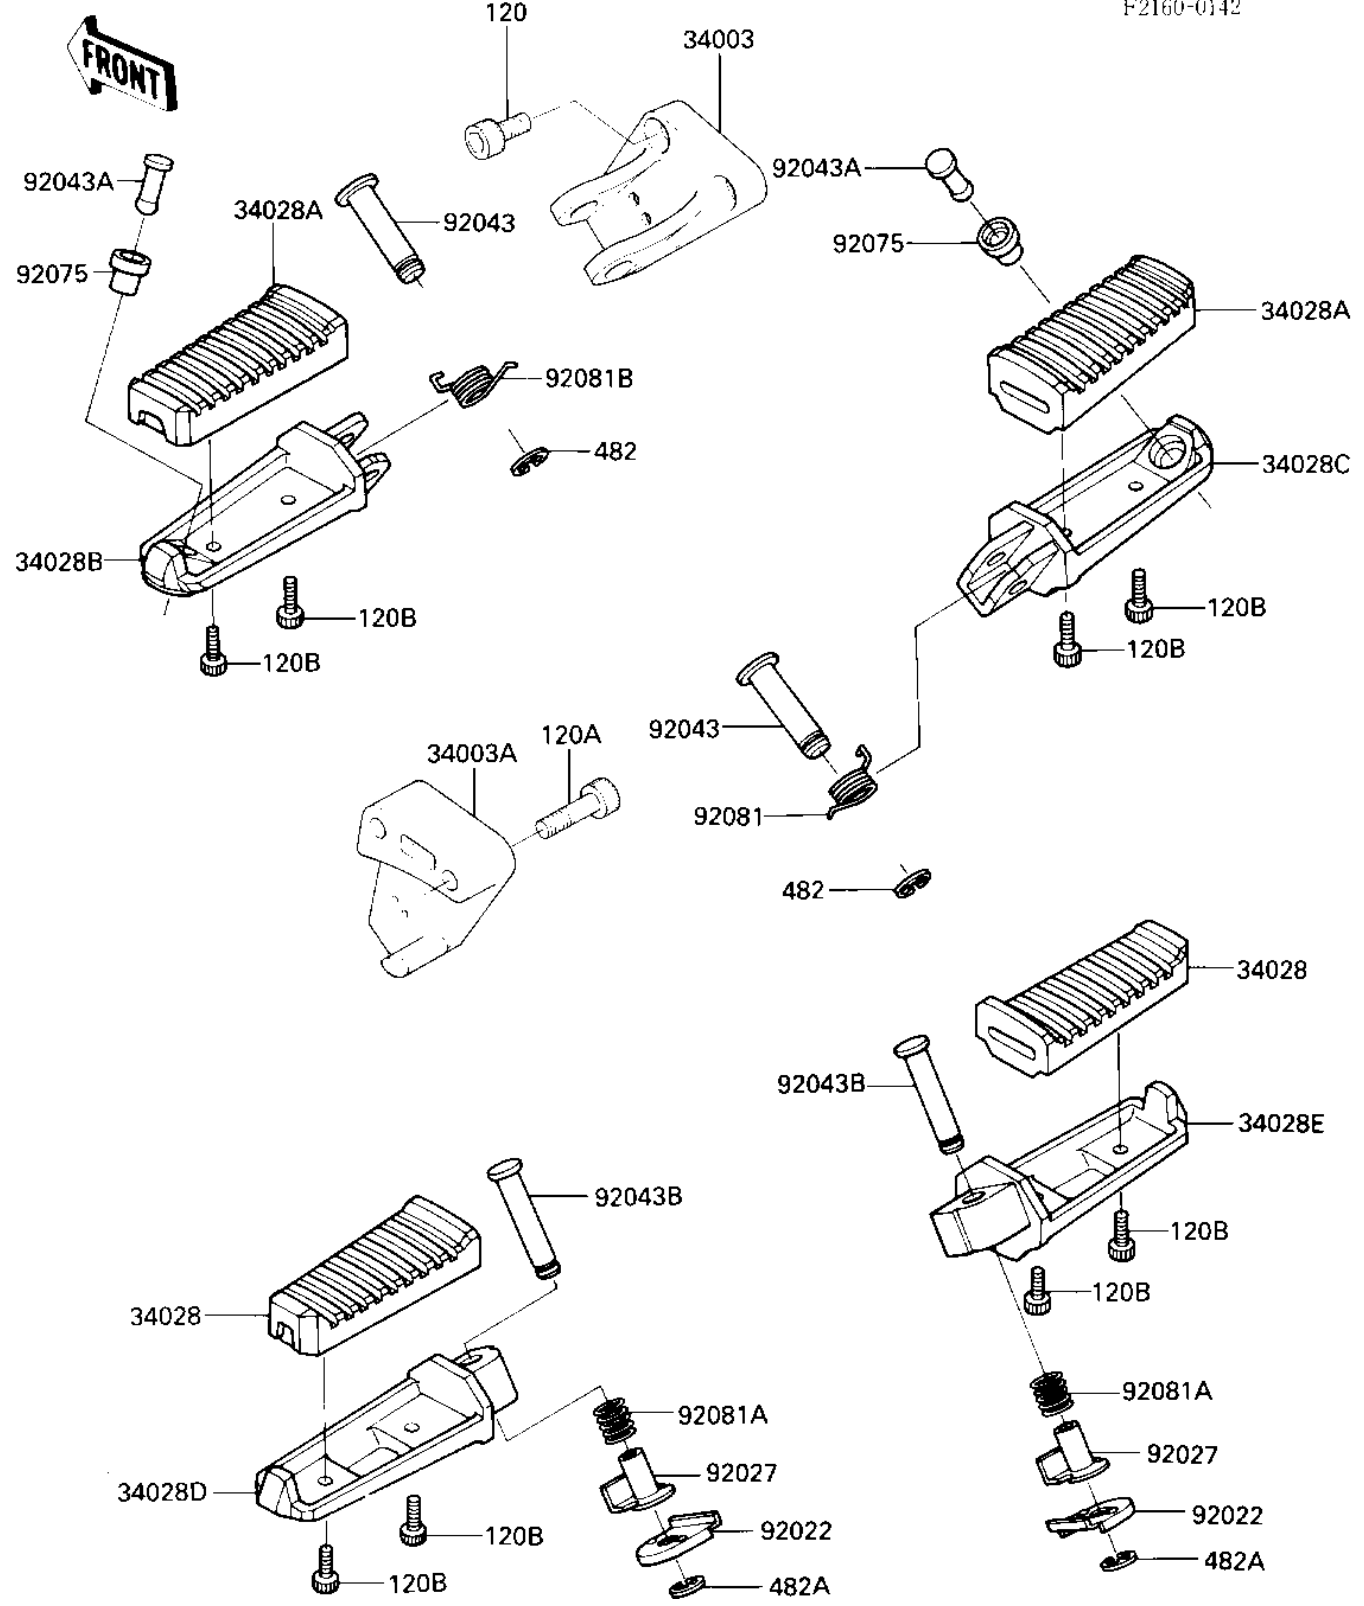

1986 Ninja® 1000R PARTS DIAGRAM

FOOTRESTS

F2160-0142

1986 Ninja® 1000R PARTS LIST

FOOTRESTS

ITEM NAME	PART NUMBER	QUANTITY
HOLDER-STEP,FR,LH (Ref # 34003)	34003-1243	1
HOLDER-STEP,FR,RH (Ref # 34003A)	34003-1244	1
STEP,RR,RUBBER (Ref # 34028)	34028-1060	2
STEP,FR,RUBBER (Ref # 34028A)	34028-1118	2
STEP,FR,LH (Ref # 34028B)	34028-1119	1
STEP,FR,RH (Ref # 34028C)	34028-1120	1
STEP,RR,LH (Ref # 34028D)	34028-1121	1
STEP,RR,RH (Ref # 34028E)	34028-1122	1
WASHER,STEP,RR (Ref # 92022)	92022-1507	2
COLLAR,STEP (Ref # 92027)	92027-1732	2
PIN,12X42.5 (Ref # 92043)	92043-1145	2
PIN,BANK SENSOR (Ref # 92043A)	92043-1219	2
PIN,6X38.5 (Ref # 92043B)	92043-1238	2
DAMPER,BANK SENSOR (Ref # 92075)	92075-1597	2
SPRING,STEP RETURN,RH (Ref # 92081)	92144-1568	1
SPRING,STEP,RR (Ref # 92081A)	92081-1612	2
SPRING,STEP RETURN,LH (Ref # 92081B)	92144-1567	1
BOLT-SOCKET,8X20 (Ref # 120)	120P0820	2
BOLT,SOCKET,8X30 (Ref # 120A)	120P0830	2
BOLT-SOCKET (Ref # 120B)	120Z0514	8
RING, SNAP (Ref # 482)	482L0100	2
CIRCLIP-TYPE-E,5MM (Ref # 482A)	482L5000	2