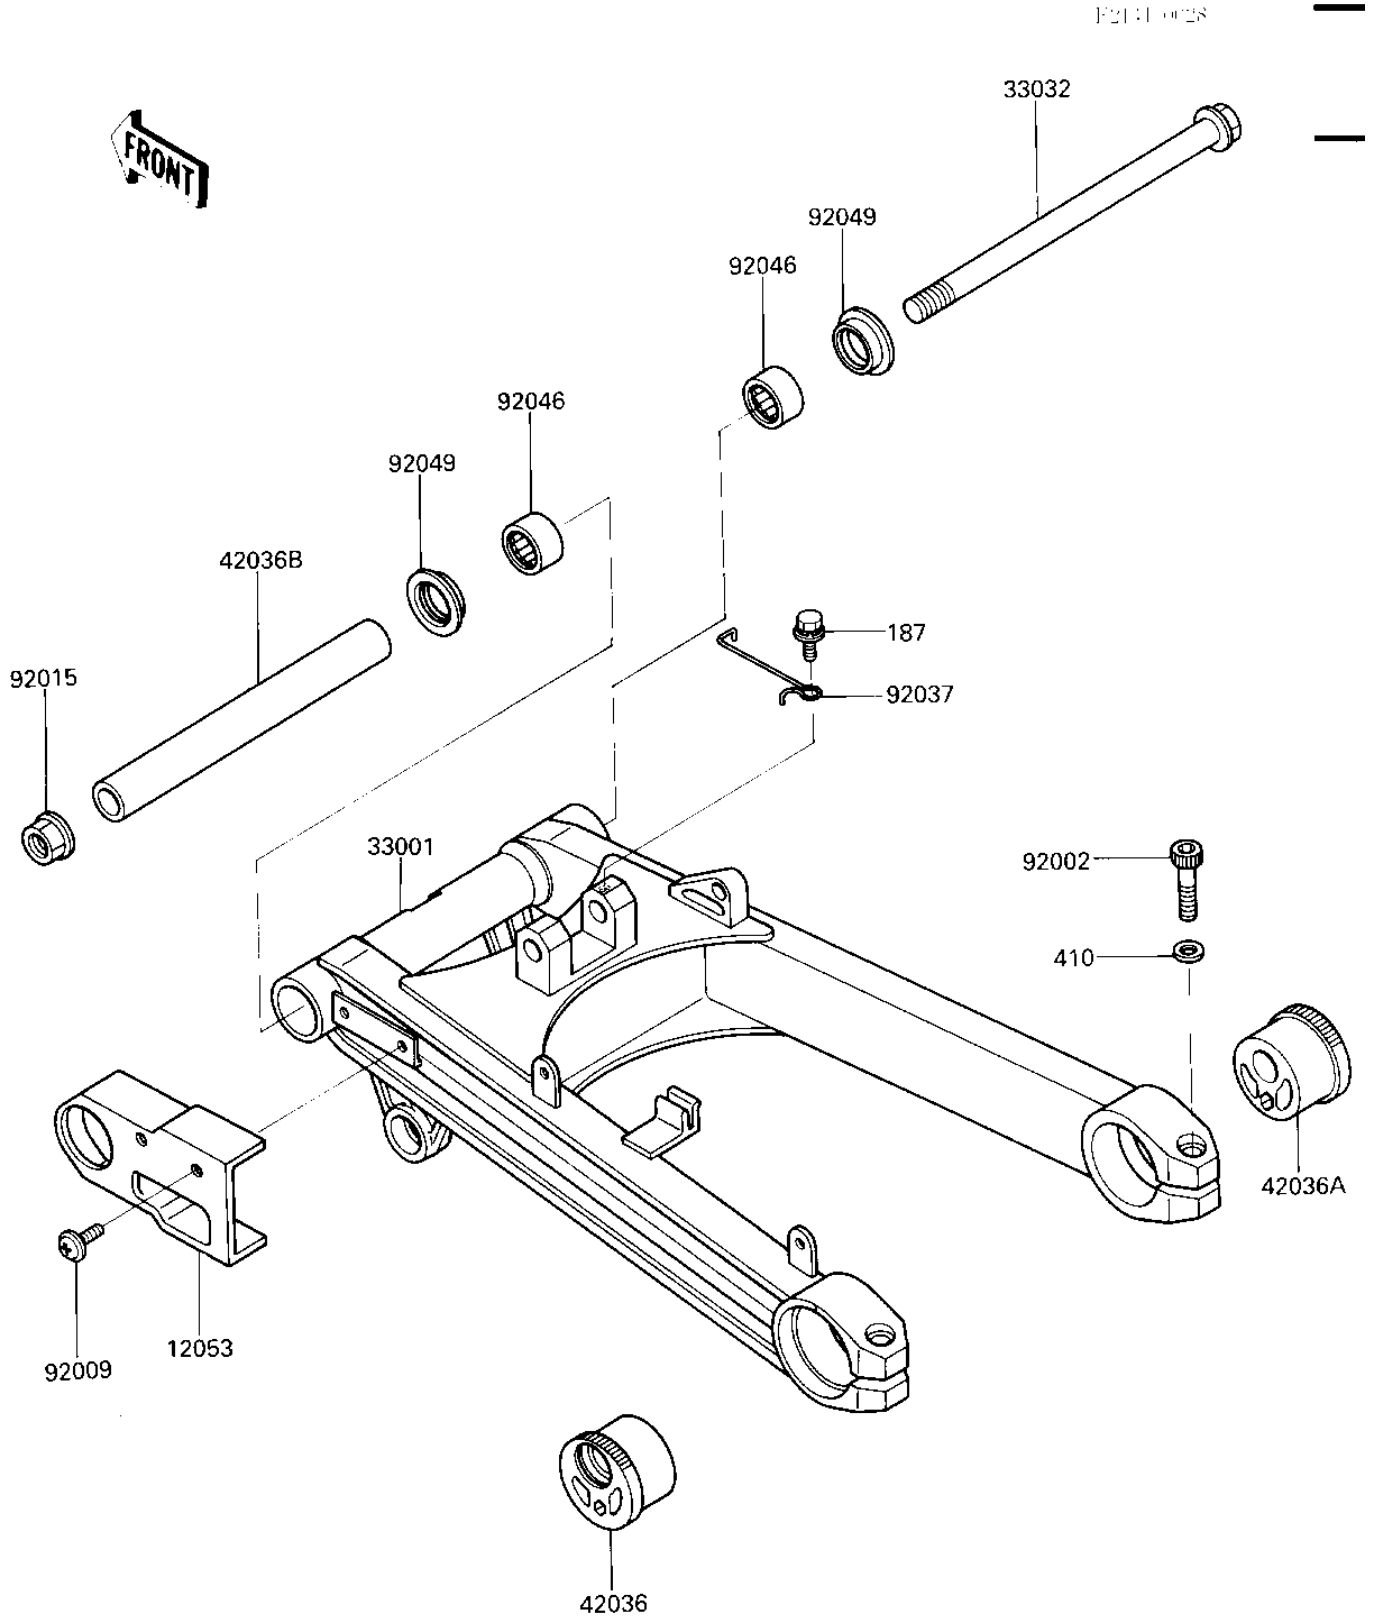

1986 Ninja® 1000R PARTS DIAGRAM

SWING ARM

FRONT VIEW

1986 Ninja® 1000R PARTS LIST

SWING ARM

ITEM NAME	PART NUMBER	QUANTITY
GUIDE-CHAIN (Ref # 12053)	12053-1186	1
ARM-COMP-SWING,SILVER (Ref # 33001)	33001-1240-X3	1
SHAFT-SWING ARM (Ref # 33032)	33032-1115	1
SLEEVE,REAR AXLE,LH (Ref # 42036)	42036-1153	1
SLEEVE,REAR AXLE,RH (Ref # 42036A)	42036-1154	1
SLEEVE,16.1X25X254 (Ref # 42036B)	42036-1155	1
BOLT (Ref # 92002)	92002-1452	2
SCREW,6X10 (Ref # 92009)	92009-1286	2
NUT,16M/M (Ref # 92015)	92015-1041	1
CLAMP (Ref # 92037)	92037-1565	1
BEARING-NEEDLE (Ref # 92046)	92046-1035	2
SEAL-OIL (Ref # 92049)	92049-1166	2
BOLT-UPSET-WSP (Ref # 187)	187D0610	1
W-PLAIN-S (Ref # 410)	410E1000	2