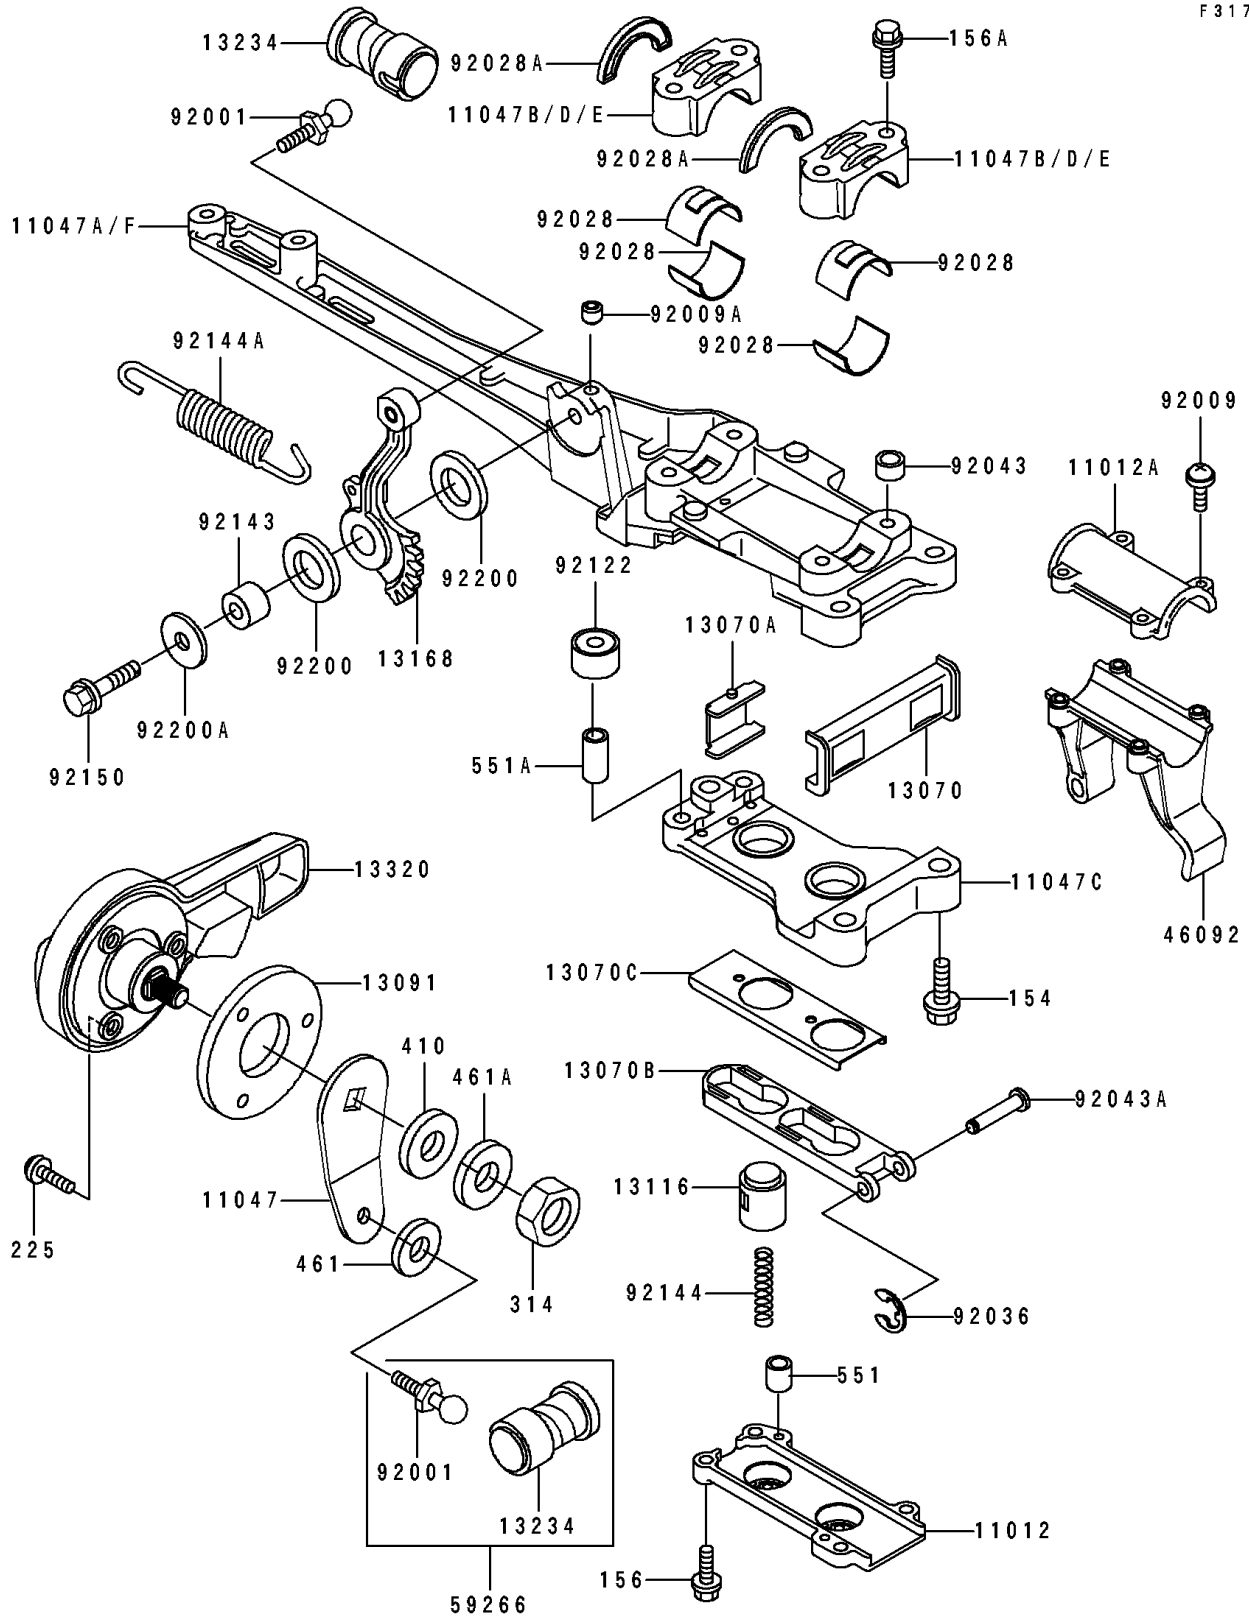

1991 SC PARTS DIAGRAM

Handle Pole

F3171

1991 SC PARTS LIST

Handle Pole

ITEM NAME	PART NUMBER	QUANTITY
CAP,BRACKET,LWR (Ref # 11012)	11012-3751	1
CAP,LEVER GRIP (Ref # 11012A)	11012-3755	1
BRACKET,CABLE JOINT (Ref # 11047)	11047-3723	1
BRACKET,STEERING SHAFT,UPP (Ref # 11047A)	11047-3726	1
BRACKET,STEERING SHAFT (Ref # 11047B)	11047-3728	1
BRACKET,STEERING,LWR (Ref # 11047C)	11047-3729	1
BRACKET,STEERING SHAFT (Ref # 11047E)	11047-3771	1
GUIDE,SLIDE (Ref # 13070)	13070-3703	1
GUIDE,SLIDE (Ref # 13070A)	13070-3704	1
GUIDE,SLIDE STOPPER (Ref # 13070B)	13070-3706	1
GUIDE,SLIDE STOPPER (Ref # 13070C)	13070-3707	1
HOLDER,REVERSE LEVER (Ref # 13091)	13091-3756	1
ROD-PUSH (Ref # 13116)	13116-3703	1
LEVER,STEERING (Ref # 13168)	13168-3716	1
SHAFT-COMP,JOINT (Ref # 13234)	13234-3708	1
LEVER-ASSY,REVERSE (Ref # 13320)	13320-3704	1
LEVER-GRIP,HANDLE STOPPER (Ref # 46092)	46092-3702	1
JOINT-BALL (Ref # 59266)	59266-3707	1
BOLT,BALL,6MM (Ref # 92001)	92001-3703	1
SCREW,TAPPING,4X14 (Ref # 92009)	92009-3762	1
BUSHING,BUA 12.5 13.5 19 (Ref # 92028)	92028-3746	1
BUSHING,BUA 26.2 41.8 3.5 (Ref # 92028A)	92028-3747	1
RING-SNAP (Ref # 92036)	92036-518	1
PIN (Ref # 92043)	92043-3715	1
PIN,6X27.5 (Ref # 92043A)	92043-3732	1
ROLLER (Ref # 92122)	92122-3701	1
COLLAR,8.2X14X11.2 (Ref # 92143)	92143-3724	1
SPRING (Ref # 92144)	92144-3729	1
SPRING (Ref # 92144A)	92144-3734	1

1991 SC PARTS LIST

Handle Pole

ITEM NAME	PART NUMBER	QUANTITY
BOLT,FLANGED,8X30 (Ref # 92150)	92150-3803	1
WASHER,14.1X25X2 (Ref # 92200)	92200-3710	1
WASHER,8.5X25X1.5 (Ref # 92200A)	92200-3717	1
BOLT-WP-SMALL,8X35 (Ref # 154)	154R0835	1
BOLT-WP,5X20 (Ref # 156)	156R0520	1
BOLT-WP (Ref # 156A)	156R0635	1
SCREW-PAN-WSP-CROS,6X16 (Ref # 225)	225R0616	1
NUT-HEX-FINE,10MM (Ref # 314)	314R1000	1
W-PLAIN-S,10MM (Ref # 410)	410S1000	1
WASHER-SPRING,6MM (Ref # 461)	461S0600	1
WASHER-SPRING,10MM (Ref # 461A)	461S1000	1
PIN-DOWEL (Ref # 551)	551R0408	1
PIN-DOWEL,6X25 (Ref # 551A)	551R0625	1