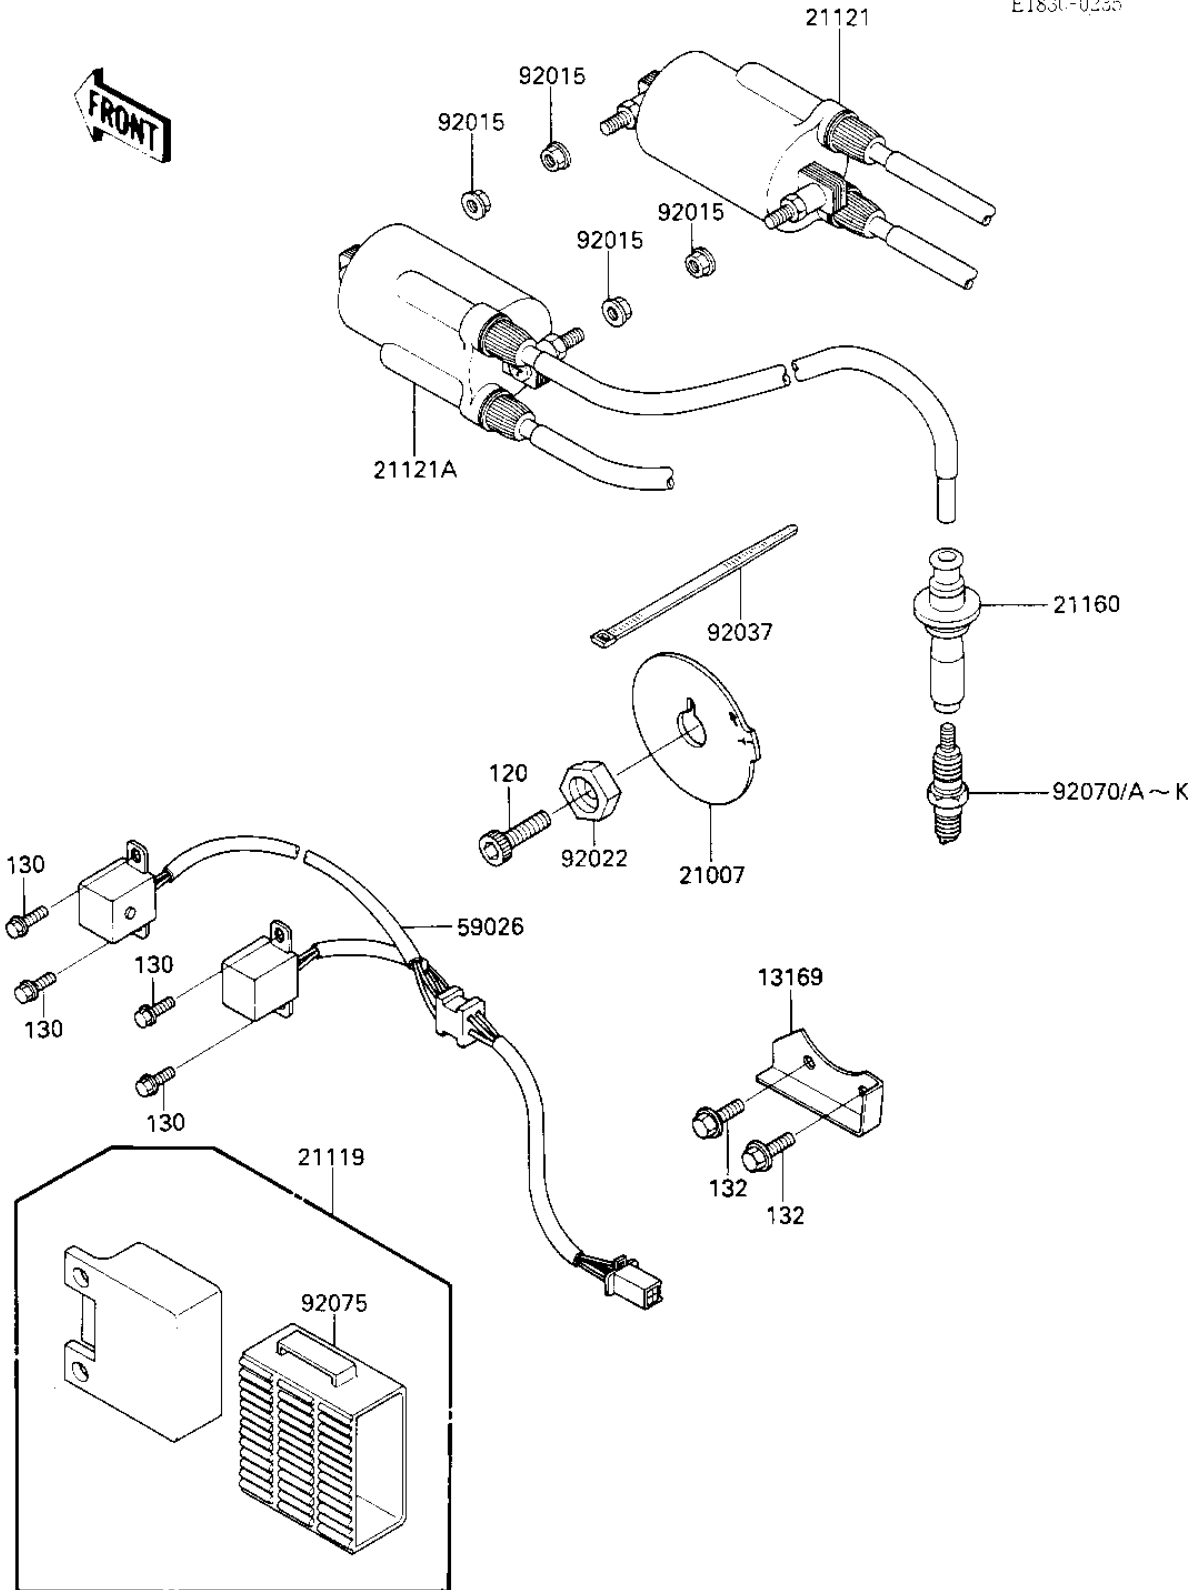

1986 Ninja® 1000R PARTS DIAGRAM

IGNITION

E1830-0235

1986 Ninja® 1000R PARTS LIST

IGNITION

ITEM NAME	PART NUMBER	QUANTITY
PLATE,CHAIN GUIDE (Ref # 13169)	13169-1748	1
ROTOR,PULSING COIL (Ref # 21007)	21007-1109	1
IGNITER (Ref # 21119)	21119-1164	1
COIL-IGNITION,#1 (Ref # 21121)	21121-1137	1
COIL-IGNITION,#2 (Ref # 21121A)	21121-1138	1
CAP-ASSY-PLUG (Ref # 21160)	21160-1065	4
COIL-PULSING (Ref # 59026)	59026-1073	1
NUT-6MM (Ref # 92015)	92015-1078	4
WASHER,ROTOR (Ref # 92022)	92200-1173	1
CLAMP,HARNESS (Ref # 92037)	92037-1576	1
SPARK PLUG D8EA (Ref # 92070A)	D8EA	4
SPARK PLUG D7EA (Ref # 92070C)	D7EA	4
SPARK PLUG DR8ES (Canada) (Ref # 92070D)	92070-1019	4
UNAVAILABLE IN PRICE BOOK (Ref # 92070F)	92070-1034	4
SPARK PLUG DR7ES (Canada) (Ref # 92070I)	92070-1113	4
SPARK PLUG DR8ES-L (Canada) (Ref # 92070J)	92070-1116	4
DAMPER,IGNITER (Ref # 92075)	92075-1504	1
BOLT,SOCKET,8X25 (Ref # 120)	120P0825	1
BOLT-FLANGED (Ref # 130)	130G0512	4
BOLT-FLANGED-SMALL (Ref # 132)	132G0612	2