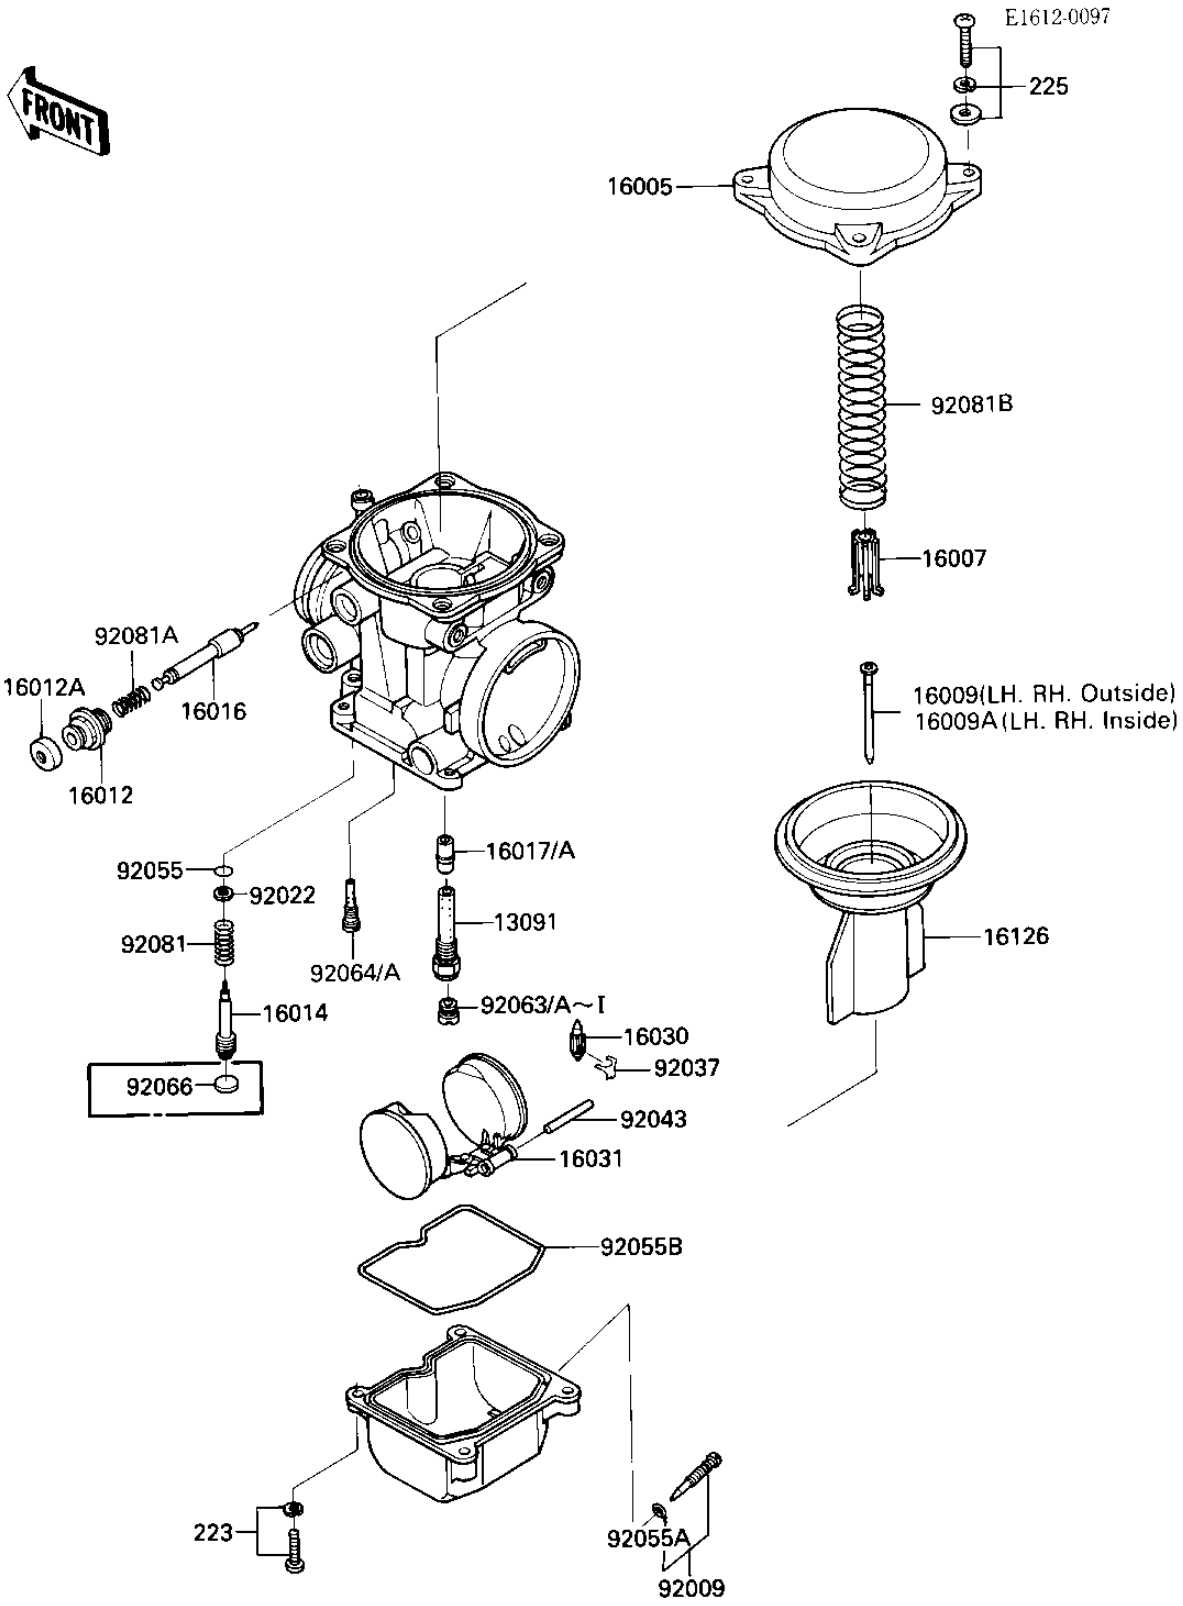

1986 Ninja® 1000R PARTS DIAGRAM

CARBURETOR PARTS

1986 Ninja® 1000R PARTS LIST

CARBURETOR PARTS

ITEM NAME	PART NUMBER	QUANTITY
HOLDER,NEEDLE JET (Ref # 13091)	13091-1425	4
TOP-CHAMBER,MIXING (Ref # 16005)	16005-1054	4
SEAT-SPRING,THROTTLE (Ref # 16007)	16007-1117	4
NEEDLE-JET,N36D (Ref # 16009)	16009-1292	2
NEEDLE-JET,N36D (Ref # 16009A)	16009-1293	2
CAP-STARTER PLUNGER (Ref # 16012)	16012-1051	4
CAP-STARTER PLUNGER (Ref # 16012A)	16012-1052	4
SCREW-PILOT AIR (Ref # 16014)	16014-1054	4
PLUNGER,STARTER (Ref # 16016)	16016-1061	4
JET-NEEDLE (Ref # 16017)	16017-1265	4
JET-NEEDLE (Canada) (Ref # 16017A)	16017-1266	4
FLOAT VALVE (Ref # 16030)	16030-1007	4
FLOAT (Ref # 16031)	16031-1052	4
VALVE,VACUUM (Ref # 16126)	16126-1170	4
SCREW,DRAIN (Ref # 92009)	92009-1095	4
WASHER,PLAIN (Ref # 92022)	92022-1003	4
CLIP,FLOAT VALVE (Ref # 92037)	16044-007	4
PIN,FLOAT (Ref # 92043)	92043-1148	4
O RING,PILOT ADJ (Ref # 92055)	92055-1002	4
"O" RING,DRAIN SCREW (Ref # 92055A)	92055-1053	4
RING-O,FLOAT CHAMBER (Ref # 92055B)	92055-1222	4
MAIN JET,#140 (Ref # 92063)	92063-1013	4
MAIN JET,#135 (Ref # 92063A)	92063-1014	4
MAIN JET,#135 (Ref # 92063B)	92063-1014	4
MAIN JET,#138 (Ref # 92063C)	92063-1015	4
MAIN JET,#138 (Ref # 92063D)	92063-1015	4
MAIN JET,#142 (Ref # 92063E)	92063-1016	4
MAIN JET,2ND,#128 (Ref # 92063F)	92063-1074	4
MAIN JET,2ND,#130 (Ref # 92063G)	92063-1075	4

1986 Ninja® 1000R PARTS LIST

CARBURETOR PARTS

ITEM NAME	PART NUMBER	QUANTITY
JET-MAIN,#132 (Ref # 92063H)	92063-1076	4
JET-MAIN,#132 (Ref # 92063I)	92063-1076	4
JET-PILOT,#35 (Ref # 92064)	92064-1101	4
JET-PILOT,#32 (Ref # 92064A)	92064-1117	4
PLUG,PILOT SCREW (Ref # 92066)	92066-1051	4
SPRING,PIROT ADJ SCRW (Ref # 92081)	92081-1002	4
SPRING,STARTER PLUNGE (Ref # 92081A)	92081-1761	4
SPRING,VACUUM VALVE (Ref # 92081B)	92081-1983	4
SCREW-PAN-WS-CROS (Ref # 223)	223C0416	16
SCREW-PAN-WSP-CROS (Ref # 225)	225C0418	15