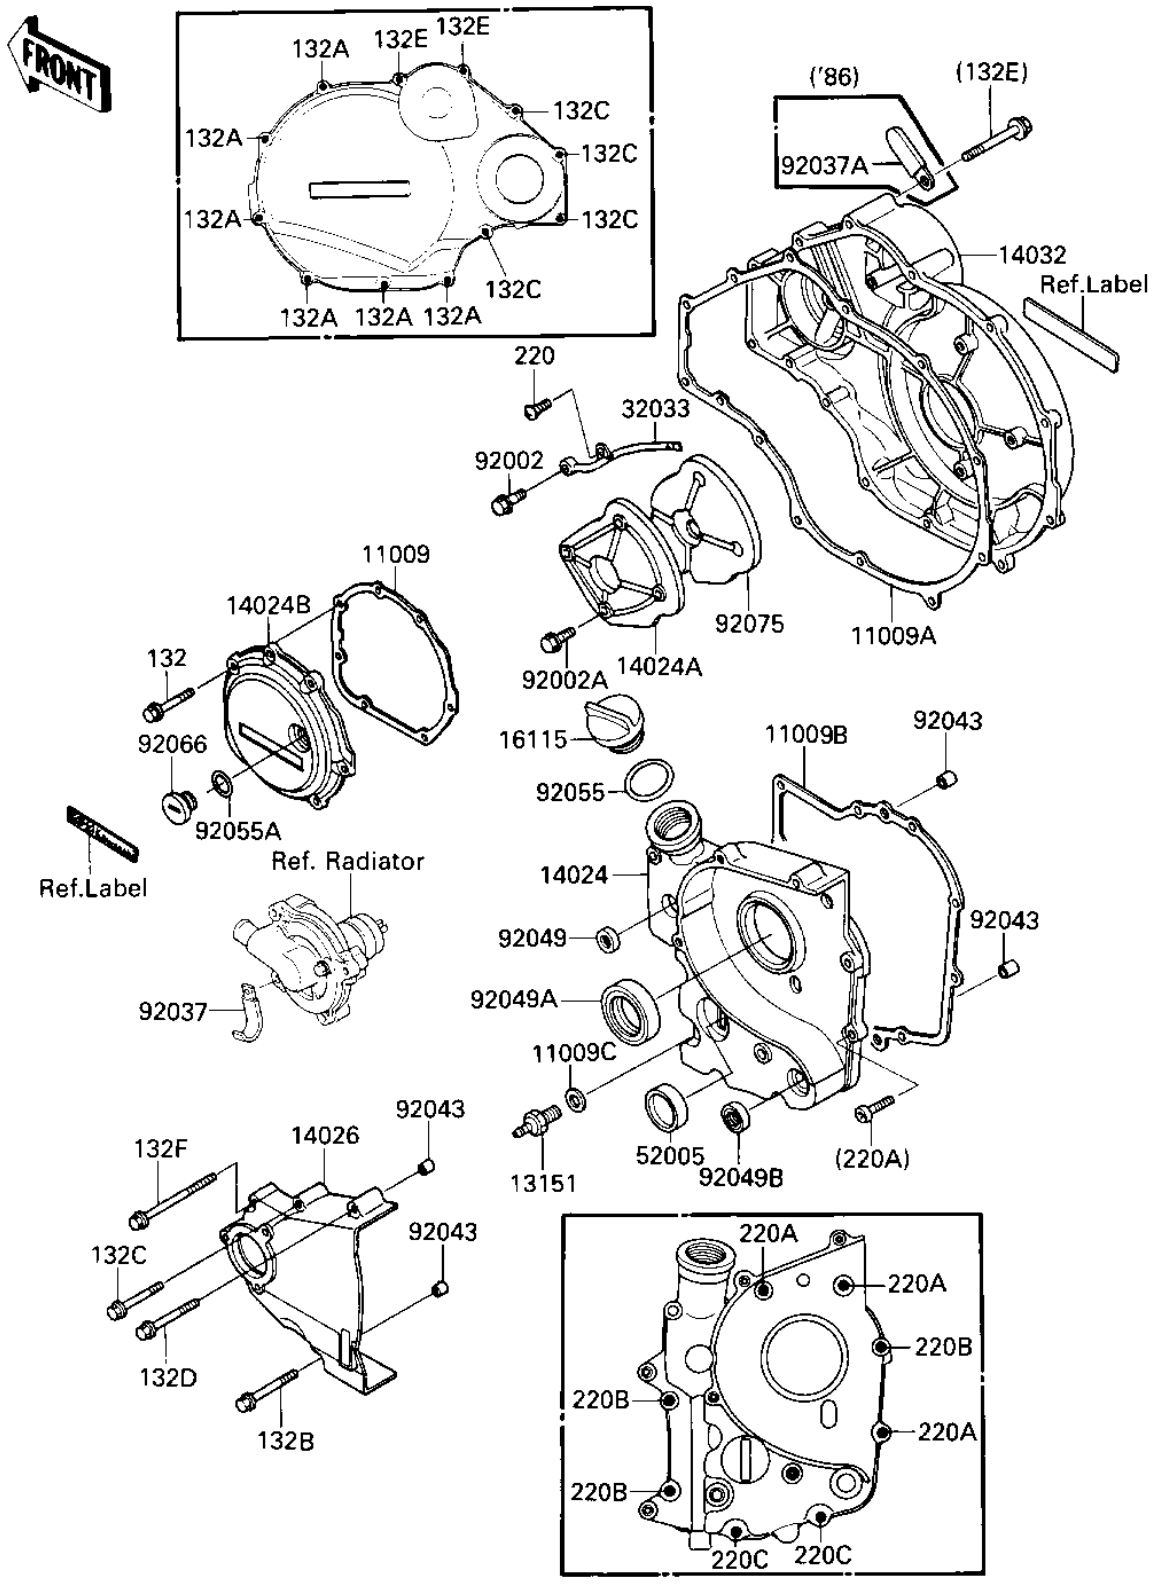

1986 Ninja® 1000R PARTS DIAGRAM

ENGINE COVERS

E1431-0209

1986 Ninja® 1000R PARTS LIST

ENGINE COVERS

ITEM NAME	PART NUMBER	QUANTITY
GASKET,COVER,LH (Ref # 11009)	11009-1863	1
GASKET,CLUTCH COVER (Ref # 11009A)	11009-1860	1
GASKET (Ref # 11009B)	11009-1982	1
GASKET CHECK VALVE (Ref # 11009C)	92065-058	1
SWITCH,NEUTRAL (Ref # 13151)	13151-1007	1
COVER,TRANSMISSION (Ref # 14024)	14024-1716	1
COVER,SOUND ARRESTER (Ref # 14024A)	14025-1740	1
COVER,LH (Ref # 14024B)	14024-1721	1
COVER-CHAIN (Ref # 14026)	14026-1121	1
COVER-CLUTCH (Ref # 14032)	14032-1194	1
CAP-OIL FILLER (Ref # 16115)	16115-1009	1
PIPE,CLUTCH COVER (Ref # 32033)	32033-1204	1
GAUGE,OIL LEVEL (Ref # 52005)	52005-1057	1
BOLT,BANJO,8X20 (Ref # 92002)	92001-1855	1
BOLT,6X10 (Ref # 92002A)	92002-1541	4
CLAMP,WIRING HARNESS (Ref # 92037)	92037-1069	1
CLAMP,WIRING HARNESS (Ref # 92037A)	92037-1539	1
PIN-DOWEL (Ref # 92043)	92042-007	4
OIL SEAL,SD-8187 (Ref # 92049)	92049-1017	1
SEAL-OIL (Ref # 92049A)	92049-1070	1
SEAL-OIL,TB13205 (Ref # 92049B)	92049-1186	1
"O" RING,31MM (Ref # 92055)	92055-049	1
RING-O (Ref # 92055A)	92055-1146	1
PLUG,COVER,LH (Ref # 92066)	92066-1163	1
DAMPER,SOUND (Ref # 92075)	92075-1708	1
BOLT-FLANGED-SMALL (Ref # 132)	132J0620	7
BOLT-FLANGED-SMALL (Ref # 132A)	132J0625	6
BOLT-FLANGED-SMALL (Ref # 132B)	132J0635	1
BOLT-FLANGED-SMALL (Ref # 132C)	132J0640	5

1986 Ninja® 1000R PARTS LIST

ENGINE COVERS

ITEM NAME	PART NUMBER	QUANTITY
BOLT-FLANGED-SMALL (Ref # 132D)	132J0650	1
BOLT-FLANGED-SMALL (Ref # 132E)	132J0655	2
BOLT-FLANGED-SMALL (Ref # 132F)	132J0680	1
SCREW PAN HEAD 5X10 (Ref # 220)	220B0510	1
SCREW PAN HEAD 6X20 (Ref # 220A)	220B0620	3
SCREW PAN HEAD 6X25 (Ref # 220B)	220B0625	3
SCREW PAN HEAD 6X50 (Ref # 220C)	220B0650	2