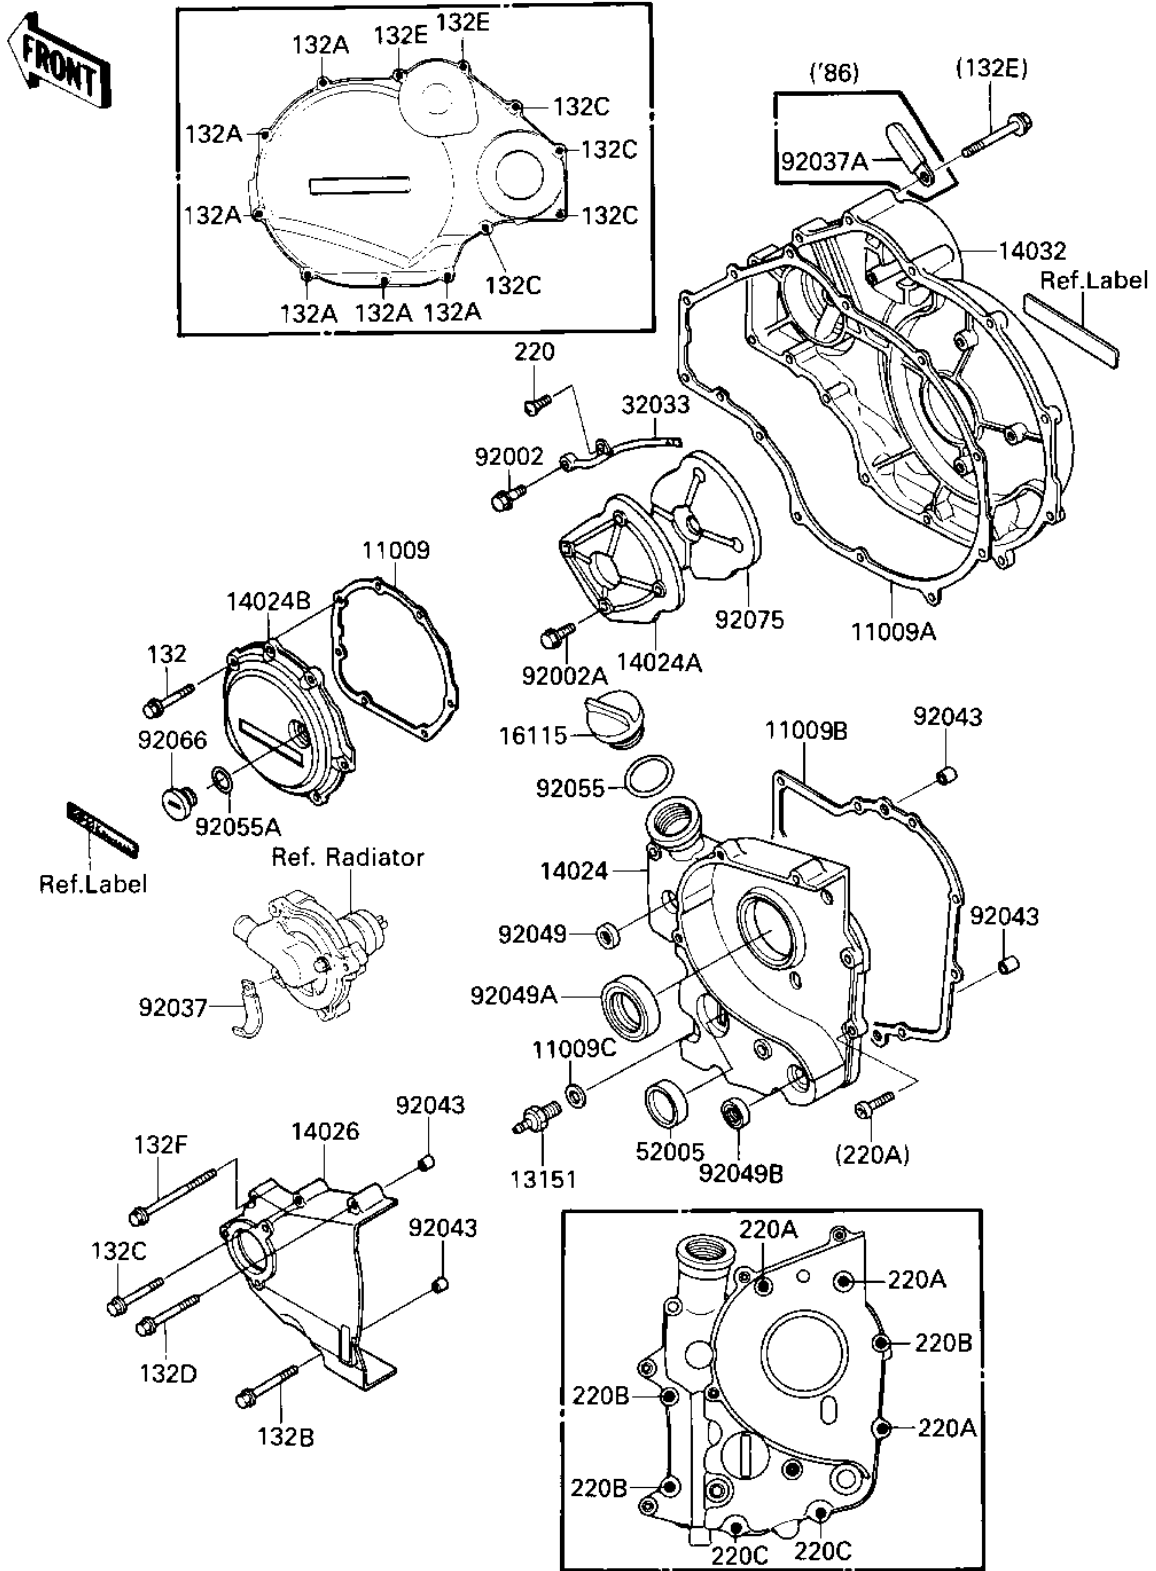

1986 Ninja® 1000R PARTS DIAGRAM

ENGINE COVERS

E1431-0209

1986 Ninja® 1000R PARTS LIST

ENGINE COVERS

ITEM NAME	PART NUMBER	QUANTITY
-----------	-------------	----------