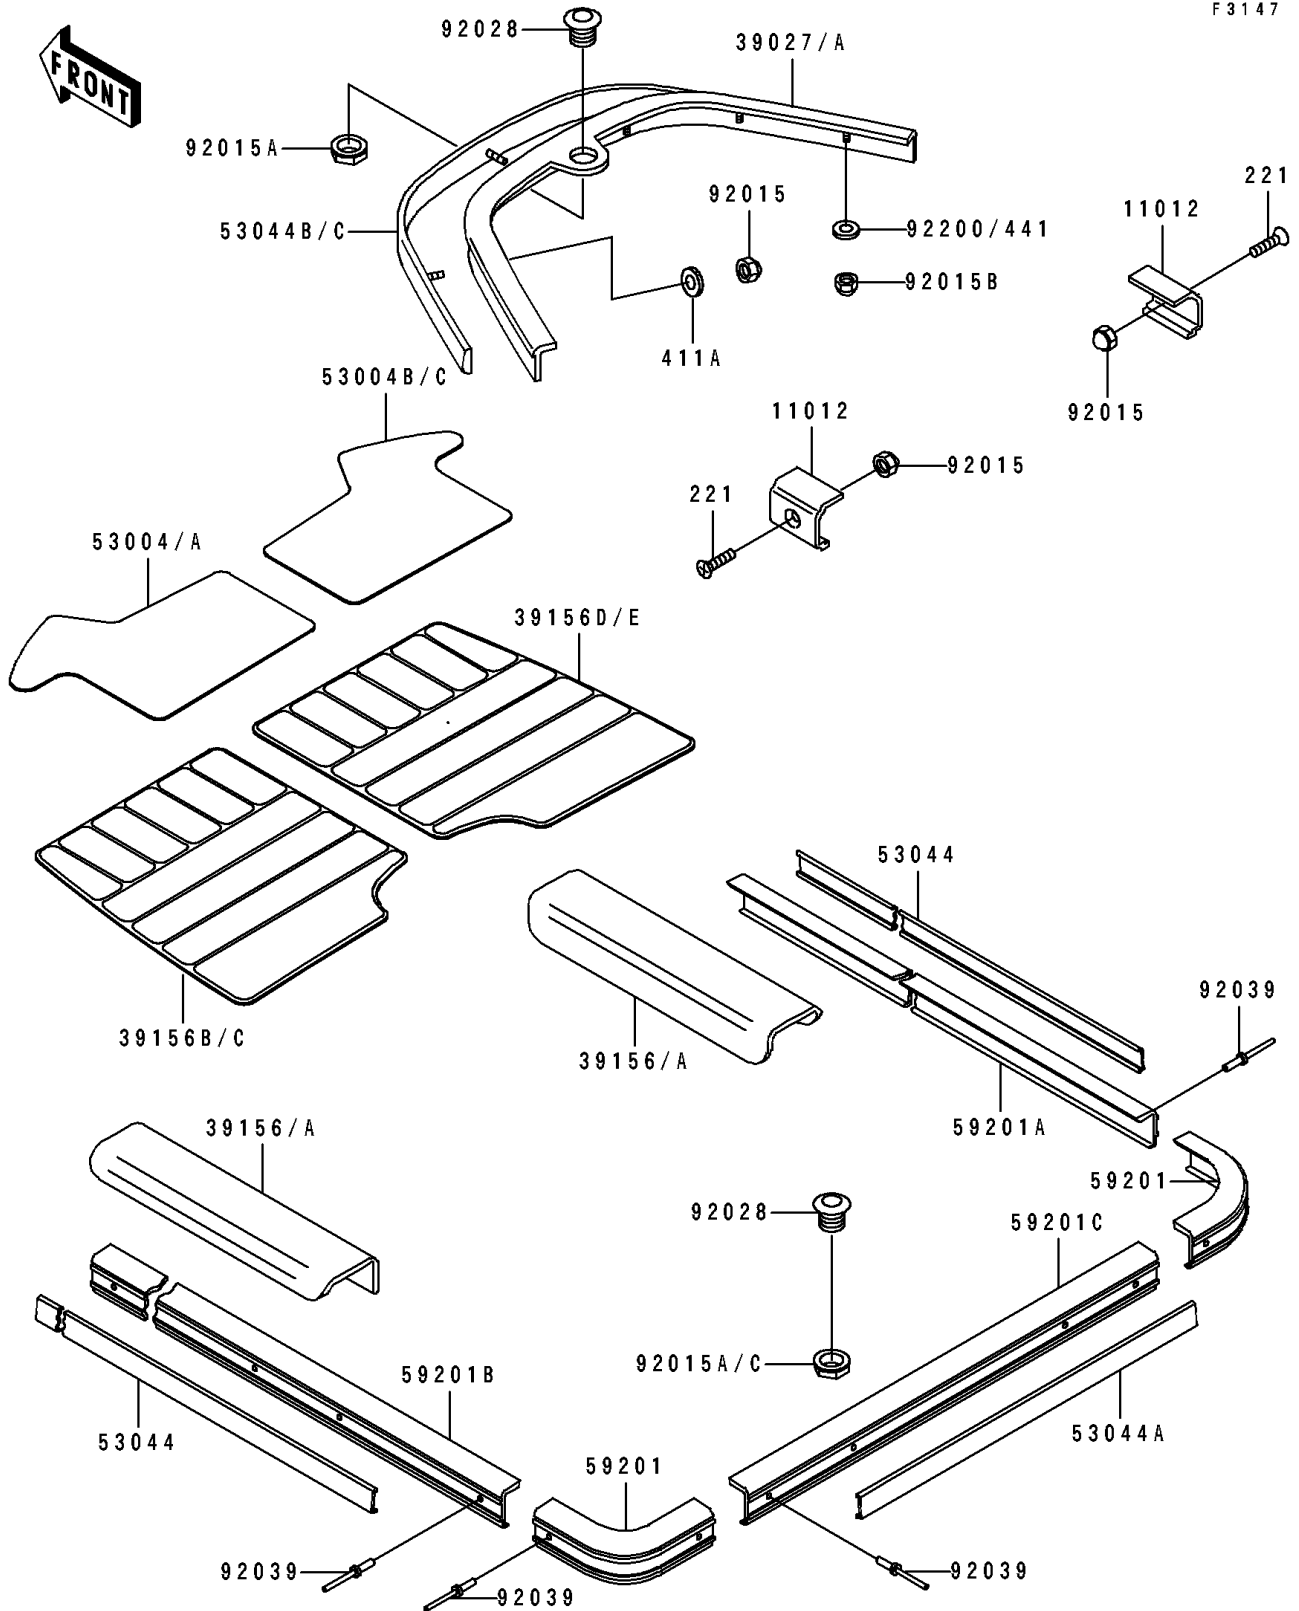

1993 SC PARTS DIAGRAM

Pads

F3147

1993 SC PARTS LIST

Pads

ITEM NAME	PART NUMBER	QUANTITY
CAP,SIDE BUMPER (Ref # 11012)	11012-3748	1
BUMPER-FRONT (Ref # 39027A)	39027-3722	1
PAD,SIDE,GRAY (Ref # 39156A)	39156-3746-RA	1
PAD,TRAY AREA,LH,GRAY (Ref # 39156C)	39156-3747-RA	1
PAD,TRAY AREA,RH,GRAY (Ref # 39156E)	39156-3748-RA	1
MAT,TOE BOARD,LH,GRAY (Ref # 53004A)	53004-3738-RA	1
MAT,TOE BOARD,RH,GRAY (Ref # 53004C)	53004-3739-RA	1
TRIM,SIDE BUMPER (Ref # 53044)	53044-3711	1
TRIM,REAR BUMPER (Ref # 53044A)	53044-3712	1
TRIM,FRONT BUMPER (Ref # 53044C)	53044-3723	1
BUMPER,CORNER,RR (Ref # 59201)	59201-3720	1
BUMPER,SIDE,RH (Ref # 59201A)	59201-3728	1
BUMPER,SIDE,LH (Ref # 59201B)	59201-3729	1
BUMPER,RR (Ref # 59201C)	59201-3730	1
NUT,CAP,6MM (Ref # 92015)	92015-3755	1
NUT (Ref # 92015A)	92015-3779	1
NUT,CAP,5MM (Ref # 92015B)	92015-3802	1
BUSHING (Ref # 92028)	92028-3734	1
RIVET (Ref # 92039)	92039-3747	1
WASHER,5.5X12X3 (Ref # 92200)	92200-3728	1
SCREW-CSK-CROS,6X25 (Ref # 221)	221R0625	1
WASHER-PLAIN,6MM (Ref # 411A)	411S0600	1