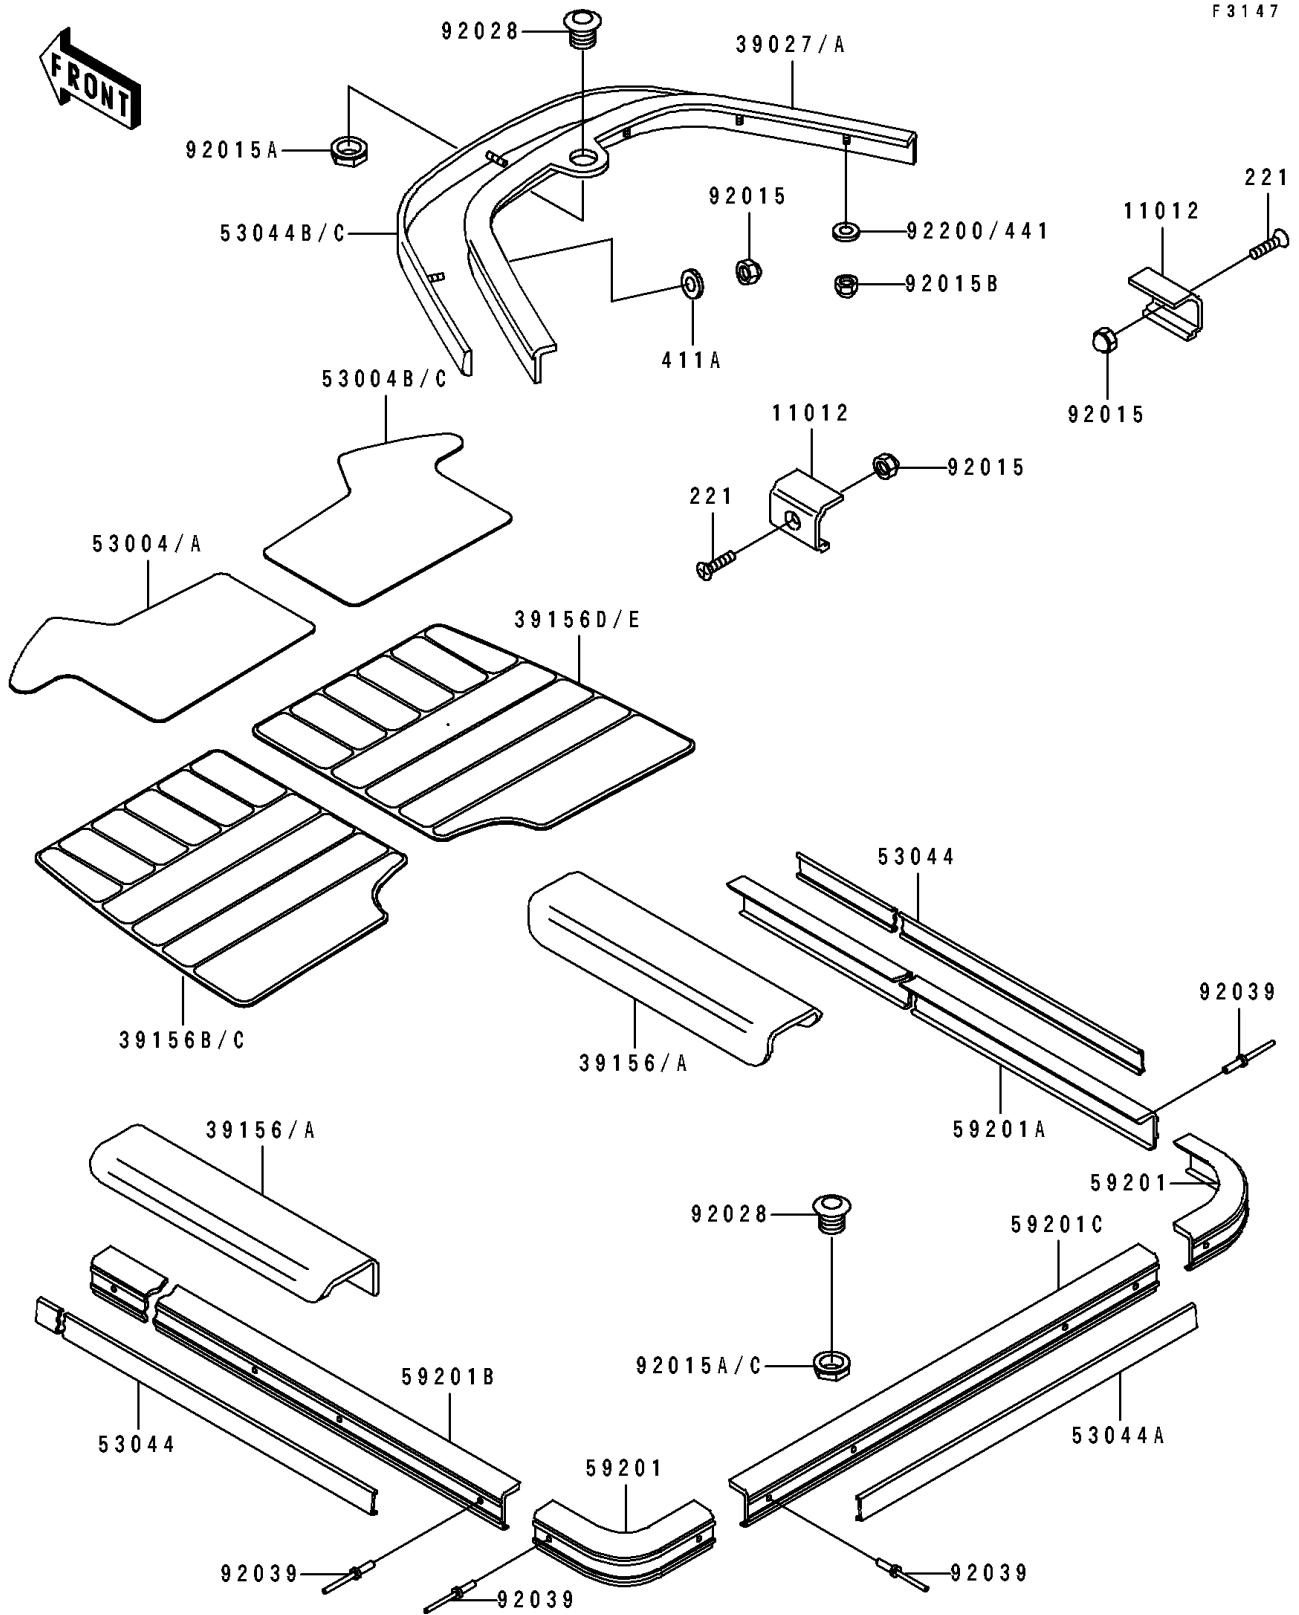

1991 SC PARTS DIAGRAM

Pads

1991 SC PARTS LIST

Pads

ITEM NAME	PART NUMBER	QUANTITY
CAP,SIDE BUMPER (Ref # 11012)	11012-3748	1
BUMPER-FRONT (Ref # 39027)	39027-3717	1
PAD,SIDE,PURPLE (Ref # 39156)	39156-3746-BE	1
PAD,TRAY AREA,LH,PURPLE (Ref # 39156B)	39156-3747-BE	1
PAD,TRAY AREA,RH,PURPLE (Ref # 39156D)	39156-3748-BE	1
MAT,TOE BOARD,LH,PURPLE (Ref # 53004)	53004-3738-BE	1
MAT,TOE BOARD,RH,PURPLE (Ref # 53004B)	53004-3739-BE	1
TRIM,SIDE BUMPER (Ref # 53044)	53044-3711	1
TRIM,REAR BUMPER (Ref # 53044A)	53044-3712	1
TRIM,FRONT BUMPER (Ref # 53044B)	53044-3719	1
BUMPER,CORNER,RR (Ref # 59201)	59201-3720	1
BUMPER,SIDE,RH (Ref # 59201A)	59201-3728	1
BUMPER,SIDE,LH (Ref # 59201B)	59201-3729	1
BUMPER,RR (Ref # 59201C)	59201-3730	1
NUT,CAP,6MM (Ref # 92015)	92015-3755	1
NUT (Ref # 92015A)	92015-3779	1
NUT,CAP,5MM (Ref # 92015B)	92015-3802	1
BUSHING (Ref # 92028)	92028-3734	1
RIVET (Ref # 92039)	92039-3747	1
SCREW-CSK-CROS,6X25 (Ref # 221)	221R0625	1
WASHER-PLAIN,5MM (Ref # 411)	411S0500	1
WASHER-PLAIN,6MM (Ref # 411A)	411S0600	1