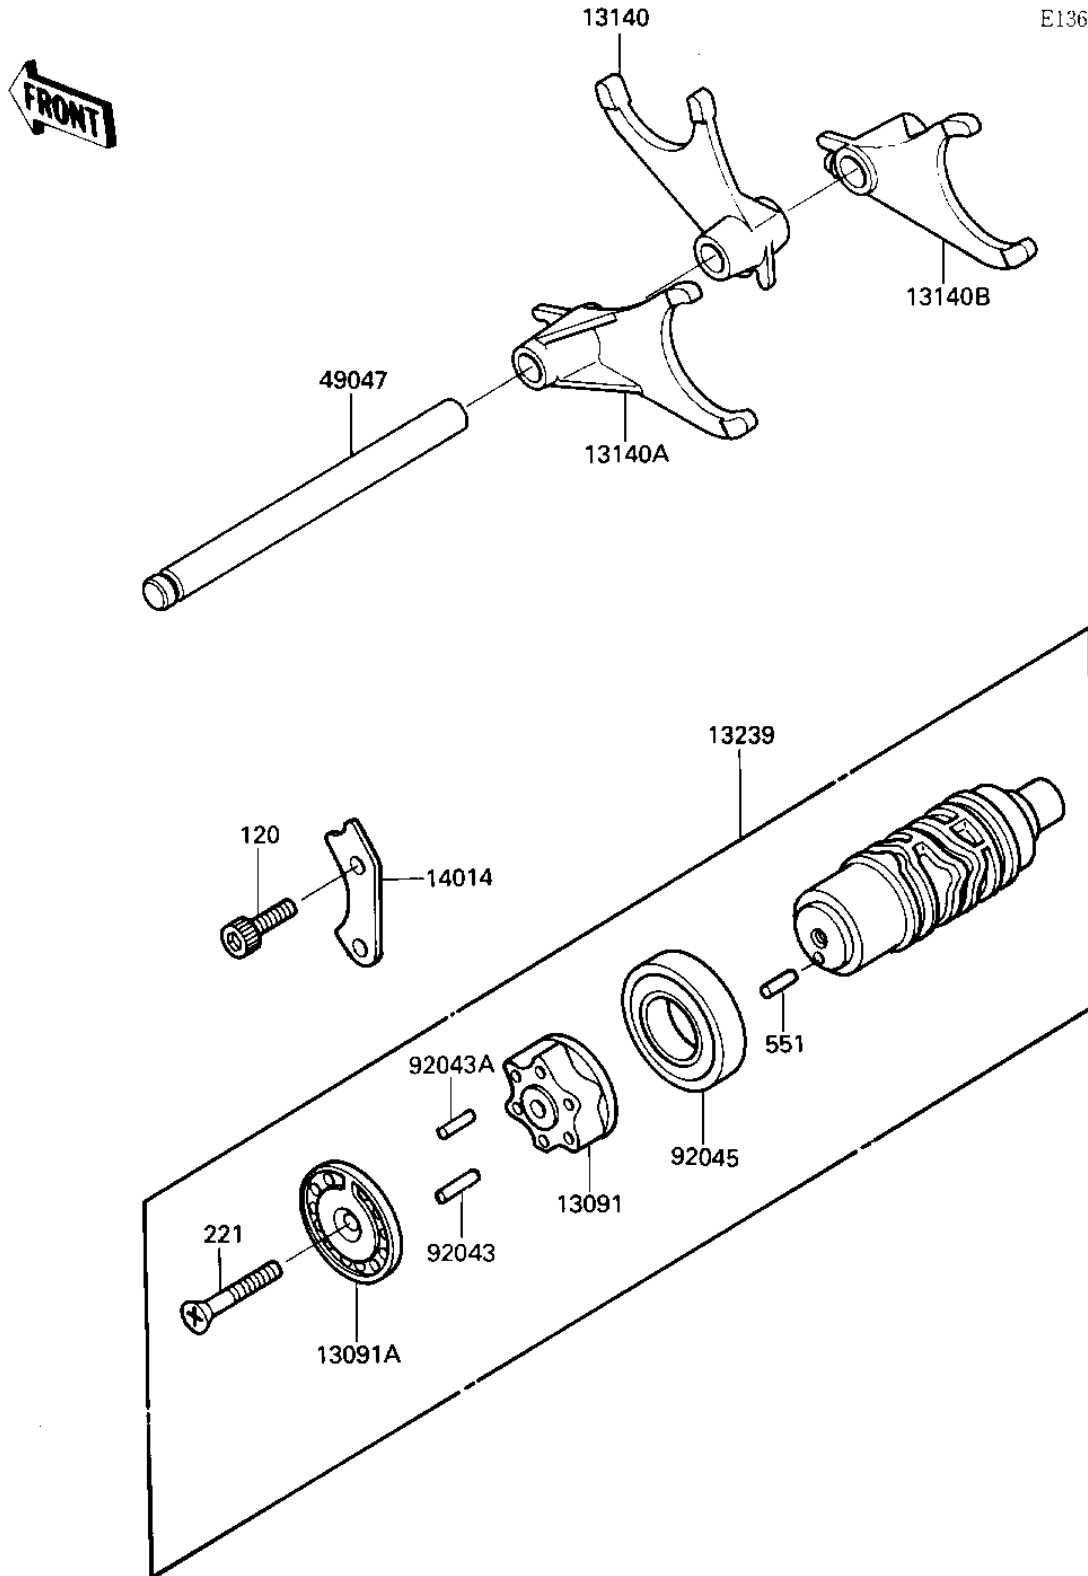

1986 Ninja® 1000R PARTS DIAGRAM

GEAR CHANGE DRUM & FORKS

E1362-0089

1986 Ninja® 1000R PARTS LIST

GEAR CHANGE DRUM & FORKS

ITEM NAME	PART NUMBER	QUANTITY
HOLDER,CHANGE DRUM (Ref # 13091)	13091-1275	1
HOLDER,NEUTRAL (Ref # 13091A)	13091-1334	1
FORK-SHIFT (Ref # 13140)	13140-1196	1
FORK-SHIFT (Ref # 13140A)	13140-1197	1
FORK-SHIFT (Ref # 13140B)	13140-1198	1
DRUM-ASSY-CHANGE (Ref # 13239)	13239-1116	1
PLATE-POSITION,CHANGE (Ref # 14014)	14014-1059	1
ROD-SHIFT (Ref # 49047)	49047-1055	1
PIN GEAR CHANGE DRUM (Ref # 92043)	92042-014	5
PIN-CHANGE DRUM (Ref # 92043A)	92042-020	1
BEARING-BALL,16005(NT (Ref # 92045)	92045-1045	1
BOLT,SOCKET,6X16 (Ref # 120)	120P0616	2
SCREW-CSK-CROS,6X45 (Ref # 221)	221B0645	1
PIN,DOWEL,4X8 (Ref # 551)	551A0408	1