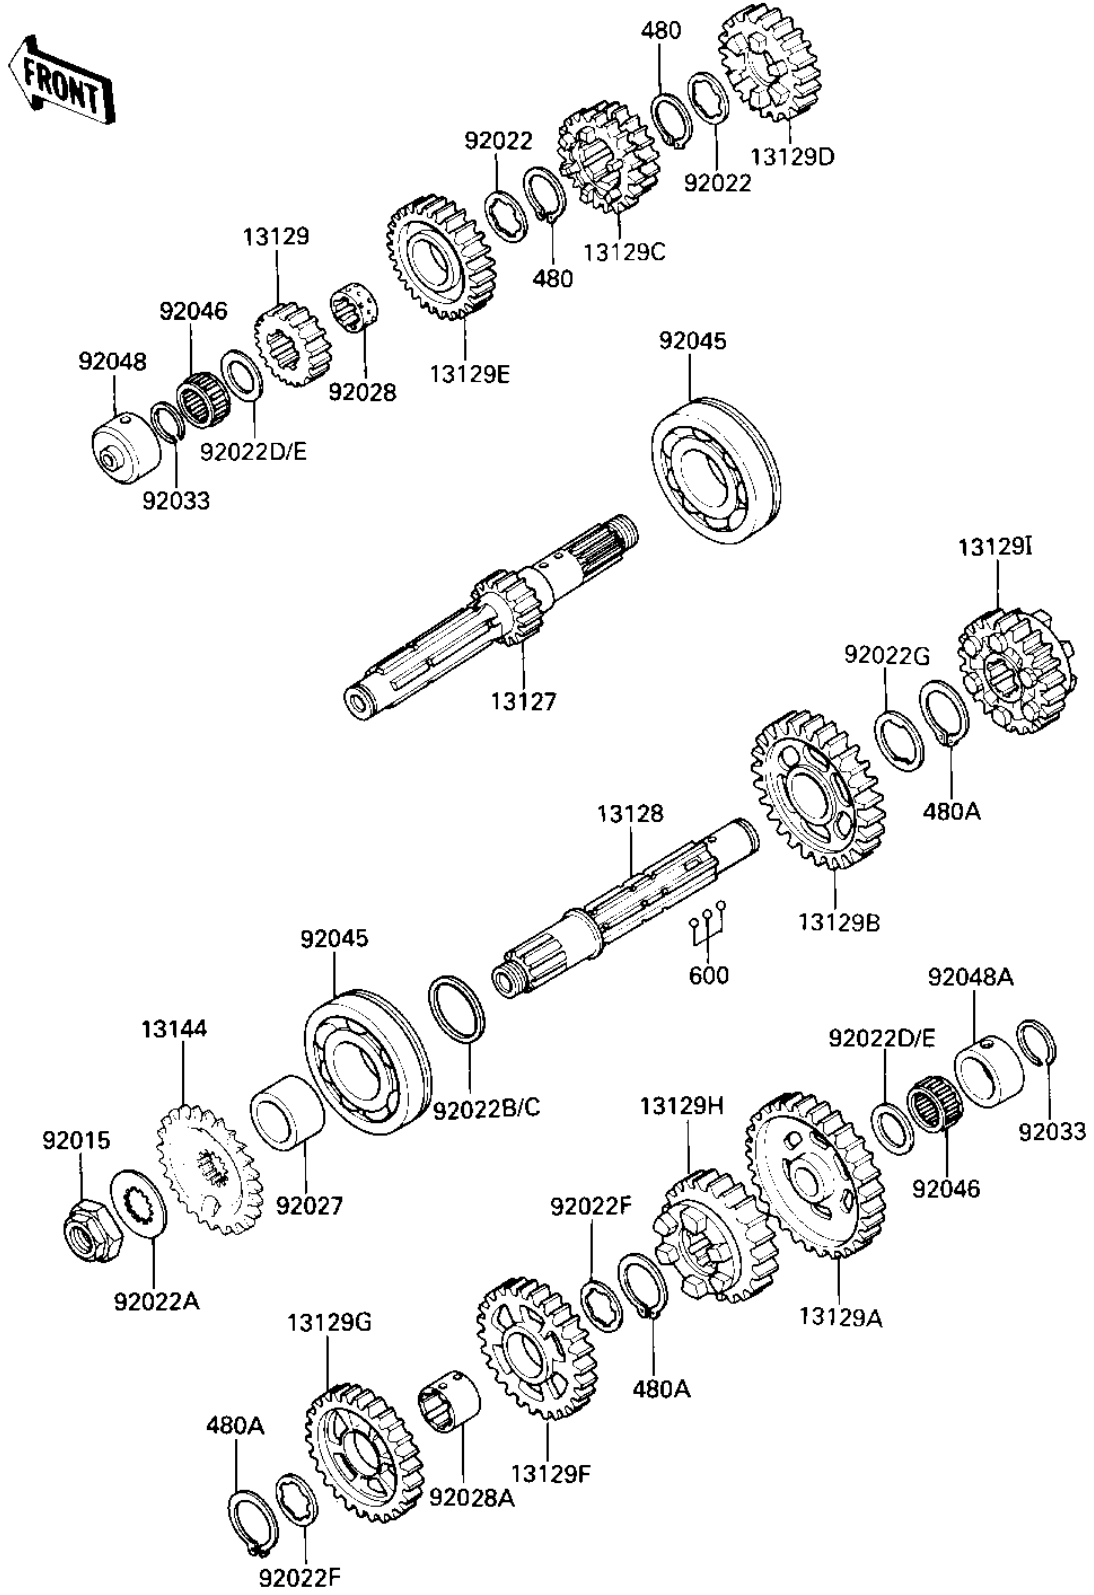

# 1986 Ninja® 1000R PARTS DIAGRAM

TRANSMISSION

FIG. 003

# 1986 Ninja® 1000R PARTS LIST

## TRANSMISSION

ITEM NAME	PART NUMBER	QUANTITY
SHAFT-TRANSMISSION IN (Ref # 13127)	13127-1196	1
SHAFT-TRANSMISSION (Ref # 13128)	13128-1113	1
GEAR,INPUT 2ND,19T (Ref # 13129)	13129-1530	1
GEAR,OUTPUT LOW,42T (Ref # 13129A)	13129-1534	1
GEAR,OUTPUT 2ND,38T (Ref # 13129B)	13129-1535	1
GEAR,INPUT 3RD&4TH,24 (Ref # 13129C)	13129-1664	1
GEAR,INPUT 5TH,26T (Ref # 13129D)	13129-1665	1
GEAR,INPUT TOP,28T (Ref # 13129E)	13129-1666	1
GEAR,OUTPUT 3RD,35T (Ref # 13129F)	13129-1669	1
GEAR,OUTPUT 4TH,32T (Ref # 13129G)	13129-1670	1
GEAR,OUTPUT 5TH,30T (Ref # 13129H)	13129-1671	1
SPROCKET-OUTPUT,15T (Ref # 13144)	13144-1123	1
NUT,20MM (Ref # 92015)	92015-1210	1
WASHER,LOCK (O.D=35) (Ref # 92022)	92022-1077	2
WASHER (Ref # 92022A)	92200-1060	1
WASHER,28.3X34X0.5 (Ref # 92022B)	92022-1572	AR
WASHER,28.3X34X0.3 (Ref # 92022C)	92022-1626	AR
WASHER,PLAIN,22MM (Ref # 92022D)	92022-212	2
WASHER,PLAIN,22MM (Ref # 92022E)	92022-213	AR
WASHER THRUST,28MM (Ref # 92022F)	92024-043	2
WASHER,LOCK (Ref # 92022G)	92024-069	1
COLLAR (Ref # 92027)	92143-1431	1
BUSHING, TOP GEAR (Ref # 92028)	92028-1124	1
BUSHING,OUTPUT 3RD&4T (Ref # 92028A)	92028-1363	1
CIRCLIP,25MM (Ref # 92033)	92033-025	2
BEARING-BALL (Ref # 92045)	92045-1186	2
BEARING,PK223013.8 (Ref # 92046)	92046-031	2
RACE,INPUT SHAFT (Ref # 92048)	92048-1052	1
RACE,30X38X15 (Ref # 92048A)	92048-1053	1

## TRANSMISSION

ITEM NAME	PART NUMBER	QUANTITY
UNAVAILABLE IN PRICE BOOK (Ref # 480)	480J0800	2
CIRCLIP (Ref # 480A)	480J2900	3
BALL STEEL 5/32' (Ref # 600)	600A0500	3