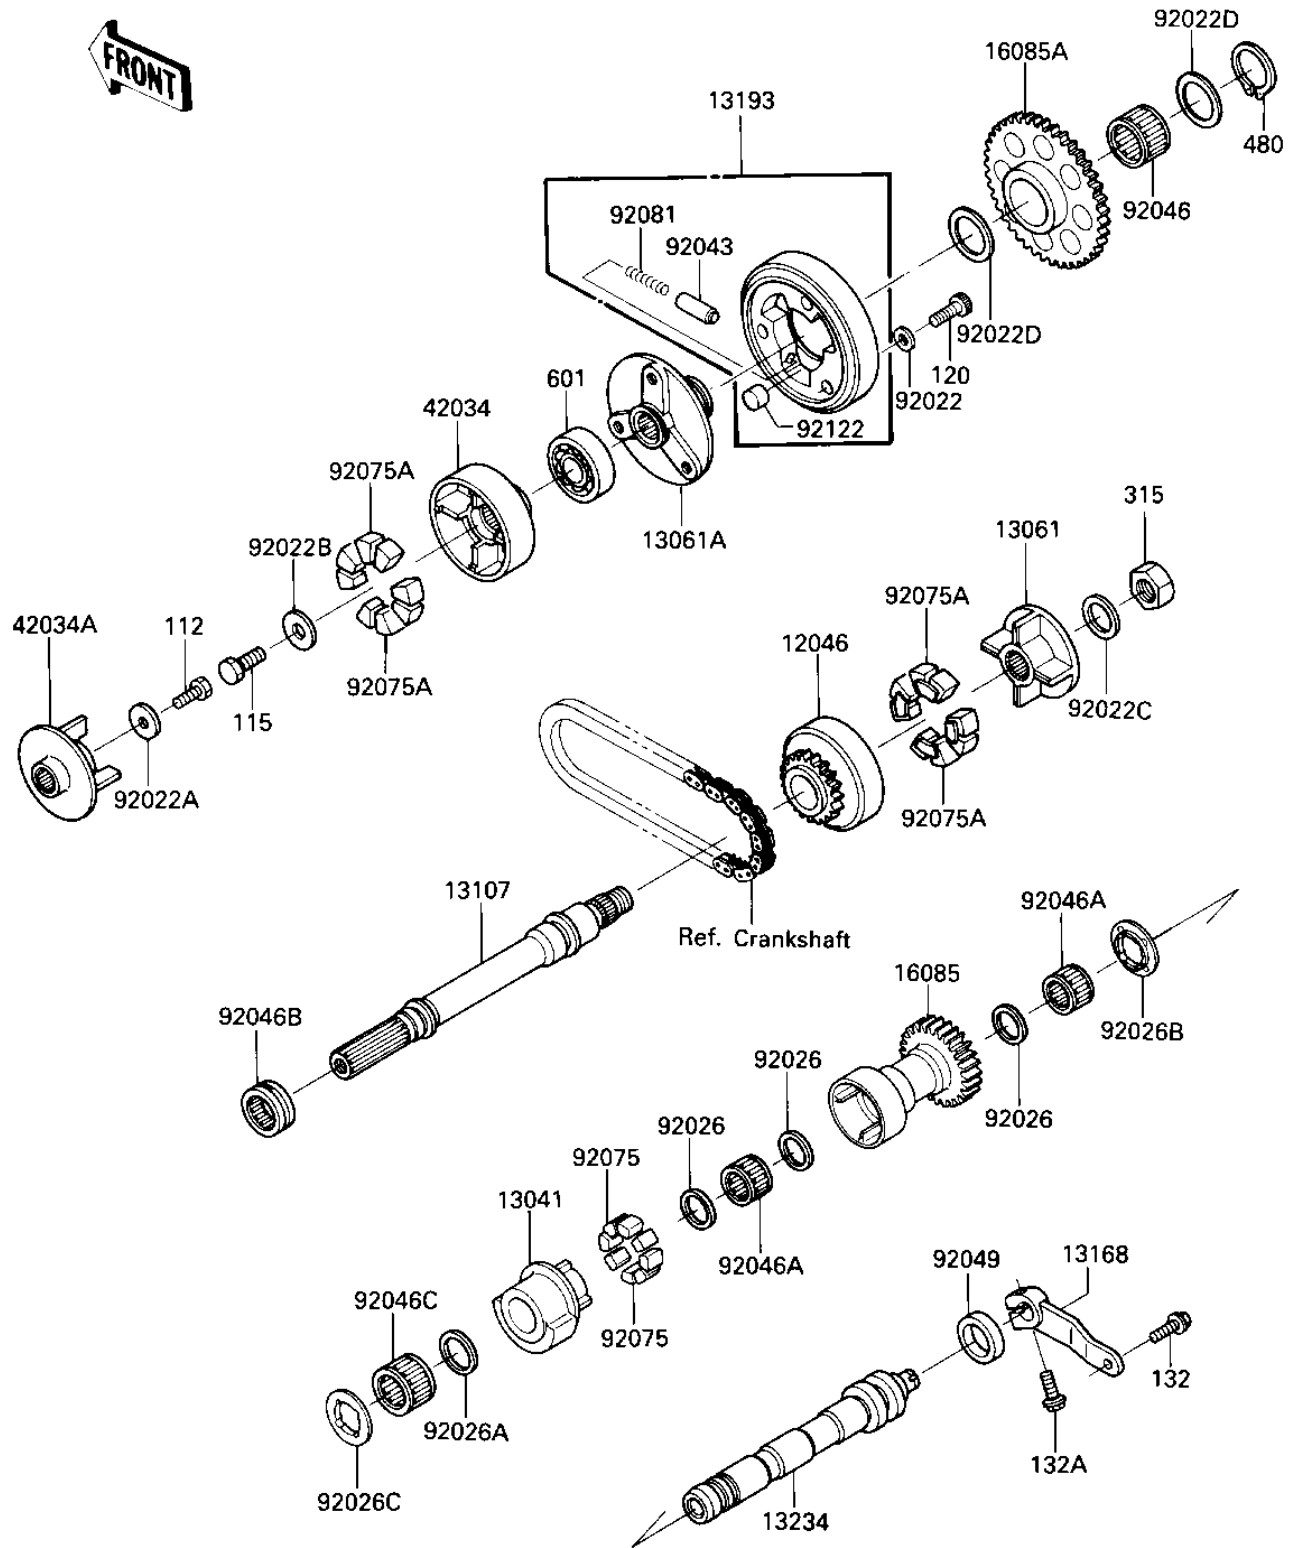

1986 Ninja® 1000R PARTS DIAGRAM

BALANCER/STARTER CLUTCH (-E/NO.015992)

E1323-0006

1986 Ninja® 1000R PARTS LIST

BALANCER/STARTER CLUTCH (-E/NO.015992)

ITEM NAME	PART NUMBER	QUANTITY
SPROCKET,GENERATOR (Ref # 12046)	12046-1068	1
BALANCER (Ref # 13041)	13041-1064	1
BOSS,SPROCKET (Ref # 13061)	13061-1111	1
BOSS,COUPLING (Ref # 13061A)	13061-1168	1
SHAFT (Ref # 13107)	13107-1108	1
LEVER (Ref # 13168)	13168-1236	1
CLUTCH-ASSY-ONEWAY (Ref # 13193)	13193-1056	1
SHAFT-COMP,BALANCER (Ref # 13234)	13234-1052	1
GEAR,BALANCER (Ref # 16085)	16085-1139	1
GEAR,ONEWAY CLUTCH (Ref # 16085A)	16085-1151	1
COUPLING (Ref # 42034)	42034-1055	1
COUPLING (Ref # 42034A)	42034-1056	1
WASHER,PLAIN (Ref # 92022)	92022-1108	3
WASHER,6X19.5X2 (Ref # 92022A)	92022-1517	1
WASHER,8X22X3 (Ref # 92022B)	92022-1518	1
WASHER,16X26X2 (Ref # 92022C)	92022-1519	1
WASHER-THRUST (Ref # 92022D)	92022-225	2
SPACER,21.3X24.3X1.5 (Ref # 92026)	92026-1213	3
SPACER,21.3X26X1 (Ref # 92026A)	92026-1223	1
SPACER (Ref # 92026B)	92026-1265	1
SPACER (Ref # 92026C)	92026-1271	1
PIN (Ref # 92043)	92043-087	3
BEARING,NEEDLE,K25302 (Ref # 92046)	92046-1022	1
BEARING-NEEDLE,K21X25 (Ref # 92046A)	92046-1105	2
BEARING-NEEDLE,RNA490 (Ref # 92046B)	92046-1109	1
BEARING-NEEDLE (Ref # 92046C)	92046-1155	1
SEAL-OIL,S192705 (Ref # 92049)	92049-1174	1
DAMPER,BALANCER (Ref # 92075)	92075-1709	8
DAMPER,COUPLING (Ref # 92075A)	92075-1790	8

1986 Ninja[®] 1000R PARTS LIST

BALANCER/STARTER CLUTCH (-E/NO.015992)

ITEM NAME	PART NUMBER	QUANTITY
SPRING (Ref # 92081)	92081-110	3
PIN (Ref # 92122)	92122-001	3
BOLT-UPSET,6X16 (Ref # 112)	112G0616	1
BOLT,8X20 (Ref # 115)	115G0820	1
BOLT,SOCKET,8X12 (Ref # 120)	120P0812	3
BOLT-FLANGED-SMALL (Ref # 132)	132J0616	1
BOLT-FLANGED-SMALL (Ref # 132A)	132J0620	1
NUT-HEX-FINE (Ref # 315)	315G1600	1
CIRCLIP,25M/M (Ref # 480)	480J2500	1
BEARING BALL #6203 (Ref # 601)	601A6203	1