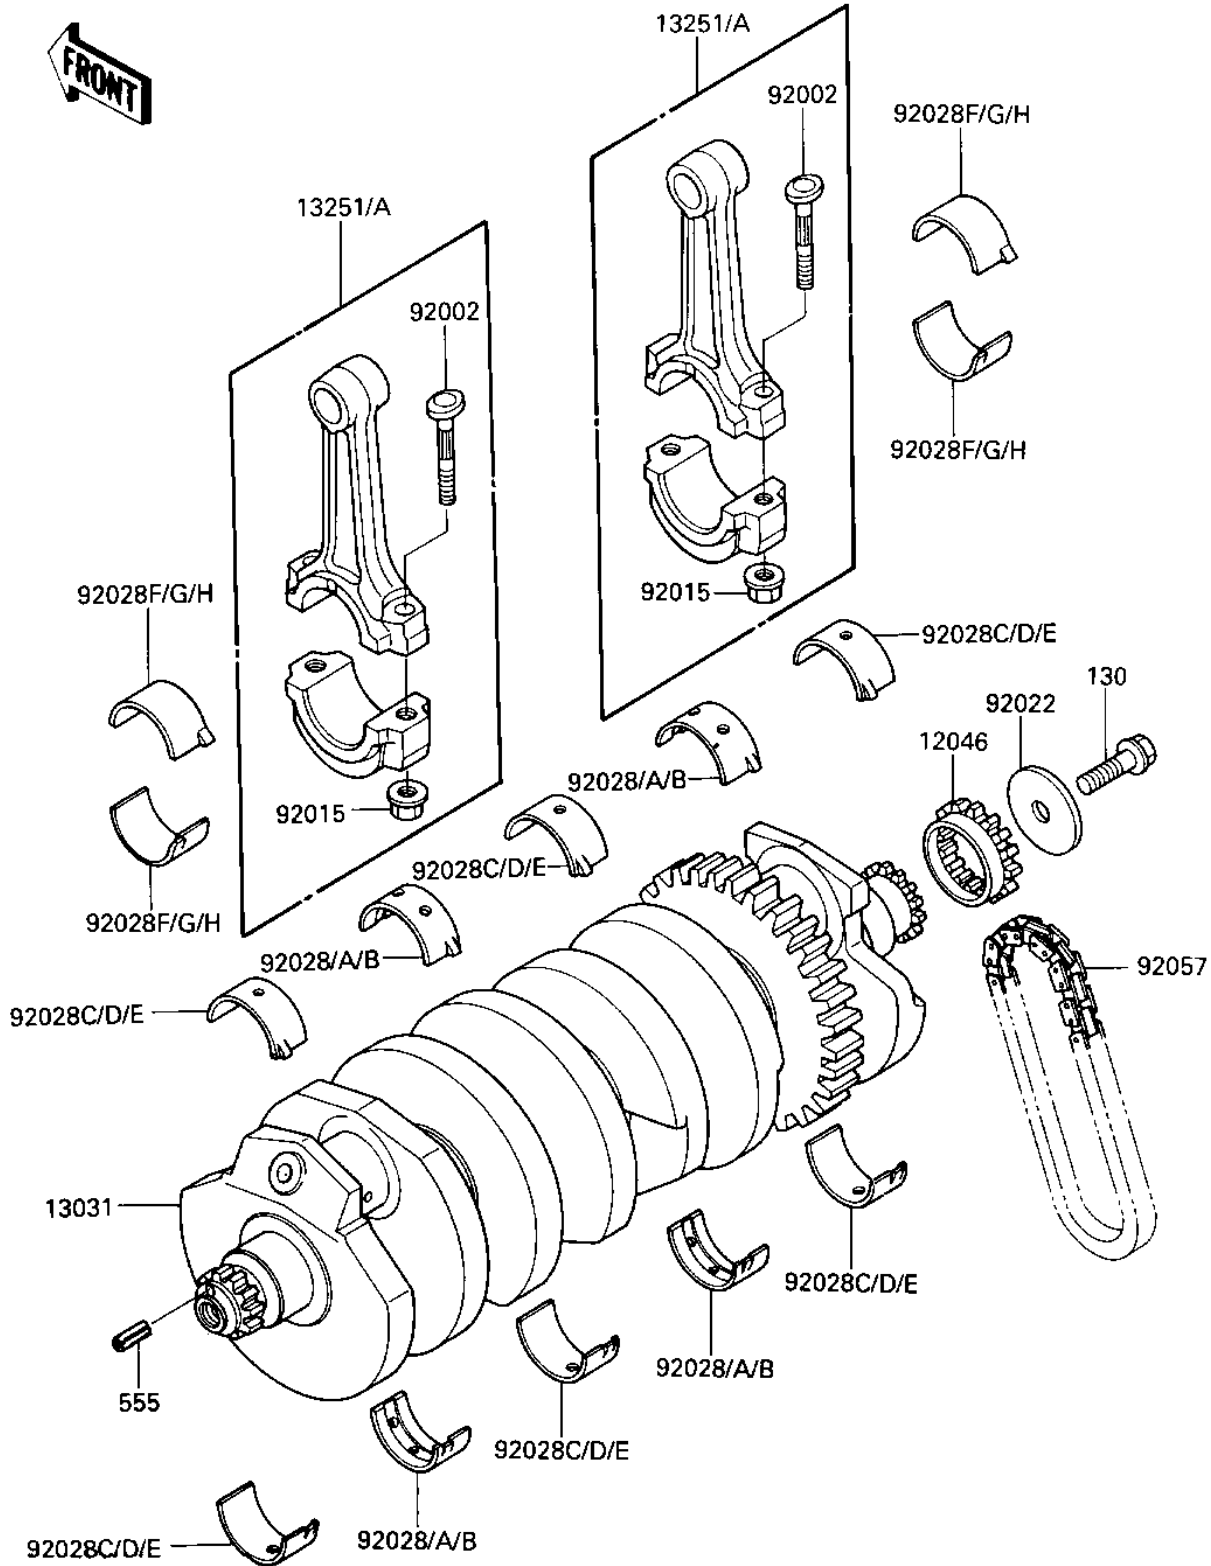

1986 Ninja[®] 1000R PARTS DIAGRAM

CRANKSHAFT

E1321-0076

1986 Ninja® 1000R PARTS LIST

CRANKSHAFT

ITEM NAME	PART NUMBER	QUANTITY
SPROCKET,21T (Ref # 12046)	12046-1067	1
CRANKSHAFT-COMP (Ref # 13031)	13031-1334	1
ROD-ASSY-CONNECTING,L (Ref # 13251)	13251-1075-LL	4
ROD-ASSY-CONNECTING,L (Ref # 13251A)	13251-1075-LL	4
BOLT,CONNECTING ROD,9 (Ref # 92002)	92002-1678	8
NUT,CONNECTING ROD (Ref # 92015)	92015-1559	8
WASHER,8.5X36X4 (Ref # 92022)	92022-1633	1
BUSHING,CRANKSHAFT (Ref # 92028)	92028-1100	AR
BUSHING,CRANKSHAFT (Ref # 92028A)	92028-1101	AR
BUSHING,CRANKSHAFT (Ref # 92028B)	92028-1102	AR
BUSHING,CRANKSHAFT,BL (Ref # 92028C)	92028-1272	AR
BUSHING,CRANKSHAFT,BL (Ref # 92028D)	92028-1273	AR
BUSHING,CRANKSHAFT,BR (Ref # 92028E)	92028-1274	AR
BUSHING (Ref # 92028F)	92028-1407	AR
BUSHING (Ref # 92028G)	92028-1408	AR
BUSHING (Ref # 92028H)	92028-1409	AR
CHAIN (Ref # 92057)	92057-1292	1
BOLT-FLANGED,8X25 (Ref # 130)	130G0825	1
PIN-SPRING (Ref # 555)	555A0410	1