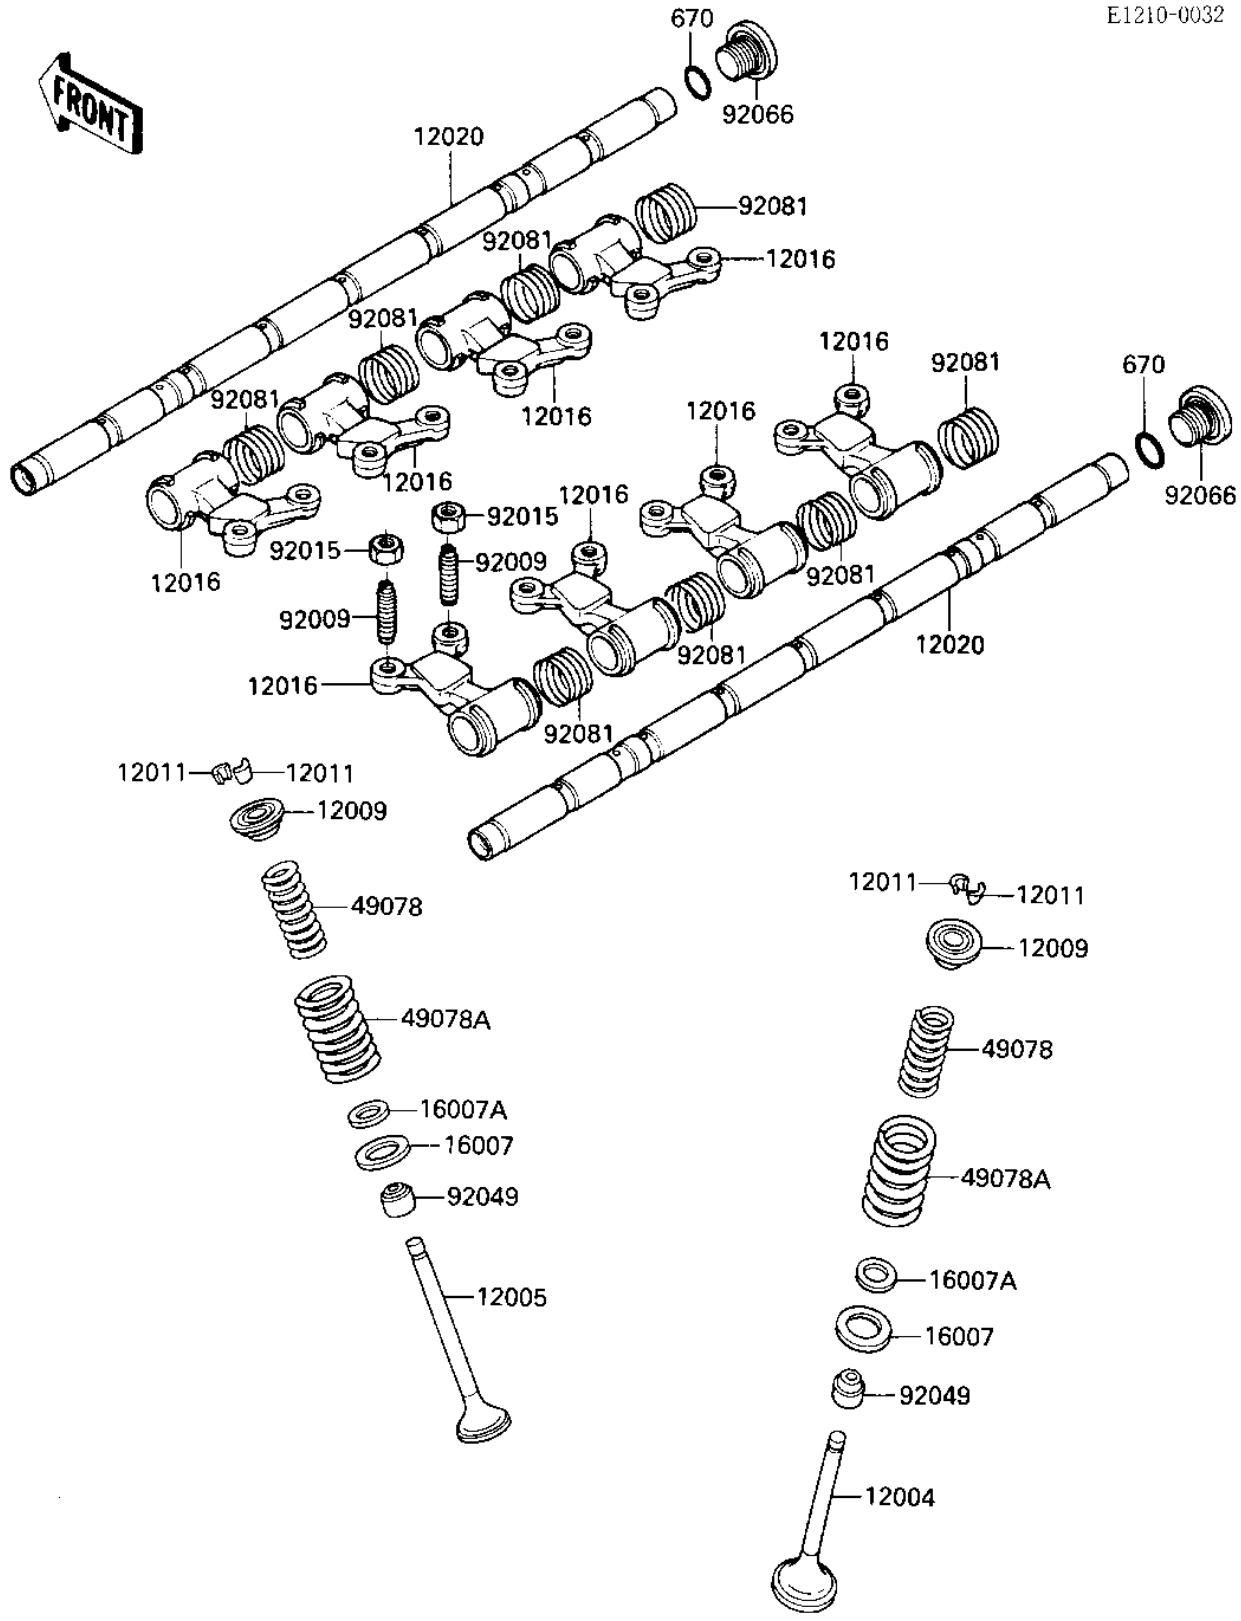

# 1986 Ninja® 1000R PARTS DIAGRAM

## ROCKER ARMS/VALVES

E1210-0032

# 1986 Ninja® 1000R PARTS LIST

## ROCKER ARMS/VALVES

ITEM NAME	PART NUMBER	QUANTITY
VALVE-INTAKE (Ref # 12004)	12004-1079	8
VALVE-EXHAUST (Ref # 12005)	12005-1052	8
RETAINER-VALVE SPRING (Ref # 12009)	12009-1054	16
SPLIT KEEPER,VALVE SP (Ref # 12011)	12011-1003	32
ARM-ROCKER (Ref # 12016)	12016-1051	8
SHAFT-ROCKER,L=343 (Ref # 12020)	12020-1051	2
SEAT-SPRING (Ref # 16007)	16007-1144	16
SEAT-SPRING (Ref # 16007A)	16007-1143	16
SPRING-ENGINE VALVE,I (Ref # 49078)	49078-1067	16
SPRING-ENGINE VALVE,O (Ref # 49078A)	49078-1069	16
SCREW,7MM (Ref # 92009)	92009-1279	16
NUT,7MM (Ref # 92015)	92015-1325	16
SEAL-OIL,RVC2-5.5X8.5 (Ref # 92049)	92049-1062	16
PLUG,14X11.5 (Ref # 92066)	92066-1192	2
SPRING,ROCKER ARM (Ref # 92081)	92081-1636	8
"O" RING,15MM (Ref # 670)	670B2015	2