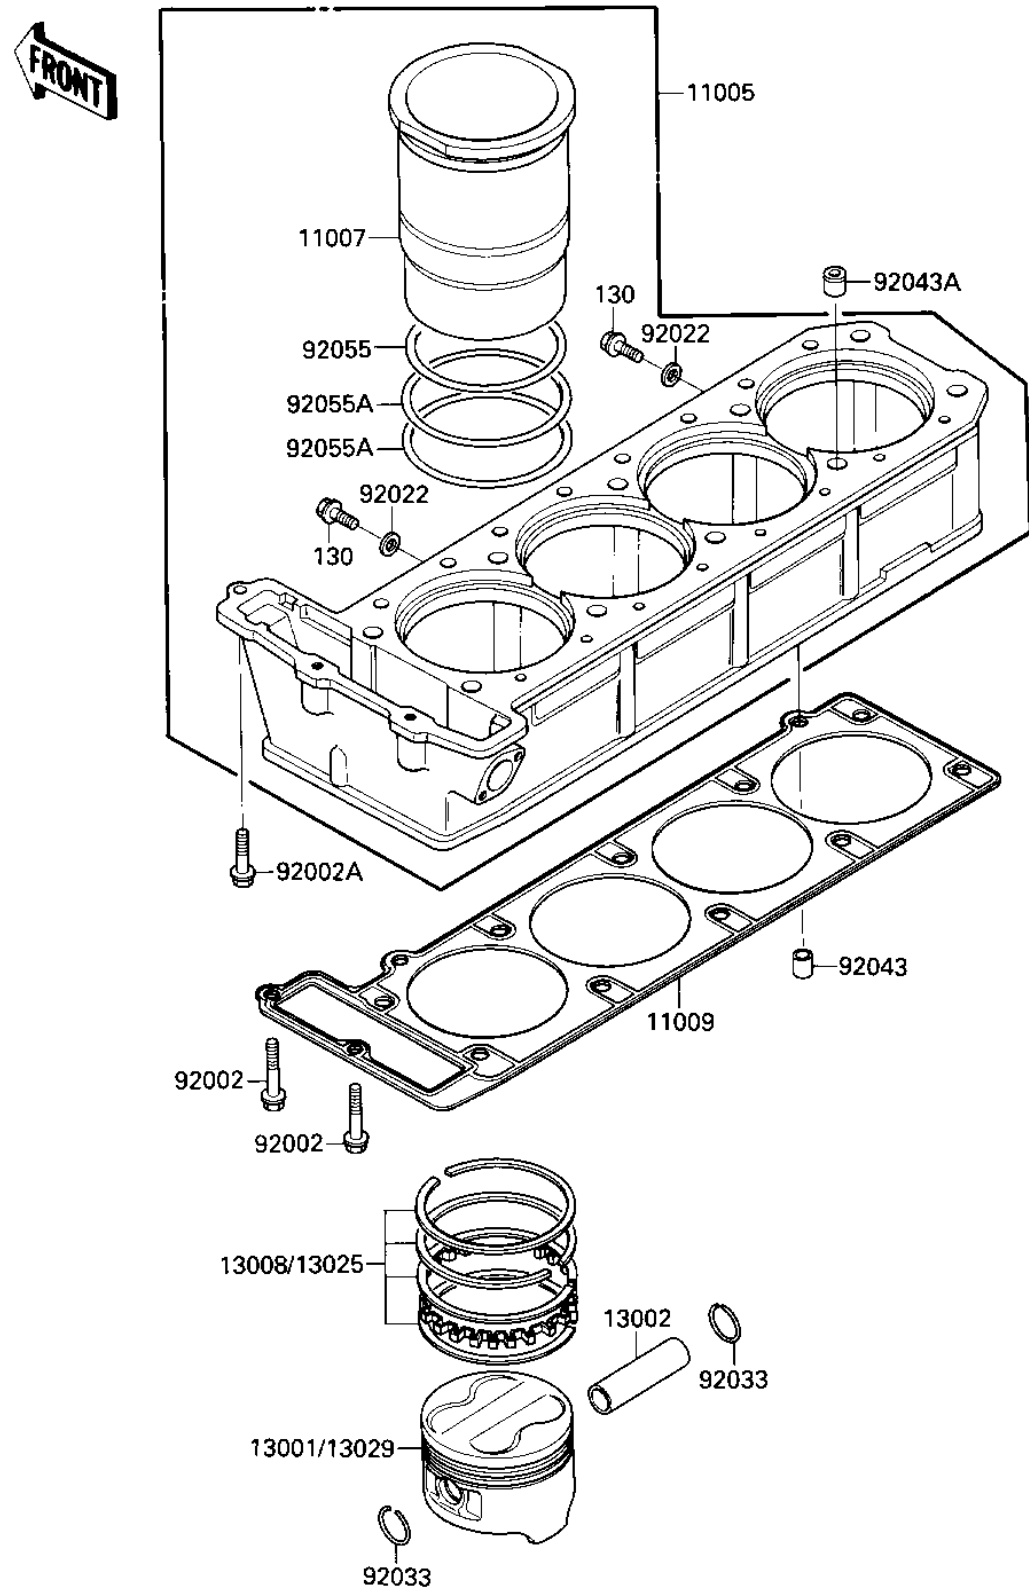

1986 Ninja® 1000R PARTS DIAGRAM

CYLINDER/PISTONS

E1129-0089

1986 Ninja® 1000R PARTS LIST

CYLINDER/PISTONS

ITEM NAME	PART NUMBER	QUANTITY
CYLINDER-ENGINE (Ref # 11005)	11005-1430	1
LINER-CYLINDER (Ref # 11007)	11007-1076	4
GASKET,CYLINDER BASE (Ref # 11009)	11009-1505	1
PISTON-ENGINE,STD (Ref # 13001)	13001-1197	4
PIN-PISTON (Ref # 13002)	13002-1058	4
RING-SET-PISTON,STD (Ref # 13008)	13008-1066	4
RING-SET-PISTON L,O/S (Ref # 13025)	13025-1065	4
PISTON-ENGINE L,O/S 0 (Ref # 13029)	13029-1132	4
BOLT,6X38 (Ref # 92002)	92001-1899	2
BOLT,6X30 (Ref # 92002A)	92002-1138	1
WASHER,PLAIN (Ref # 92022)	92022-304	2
RING-SNAP,18MM (Ref # 92033)	92033-1099	8
PIN,DOWEL,8.2X10X14 (Ref # 92043)	92043-1264	2
PIN,11.5X14X14 (Ref # 92043A)	92043-1279	2
RING-O,78MM (Ref # 92055)	92055-1229	4
RING-O (Ref # 92055A)	92055-1247	8
BOLT-FLANGED,6X10,BLA (Ref # 130)	130C0610	2