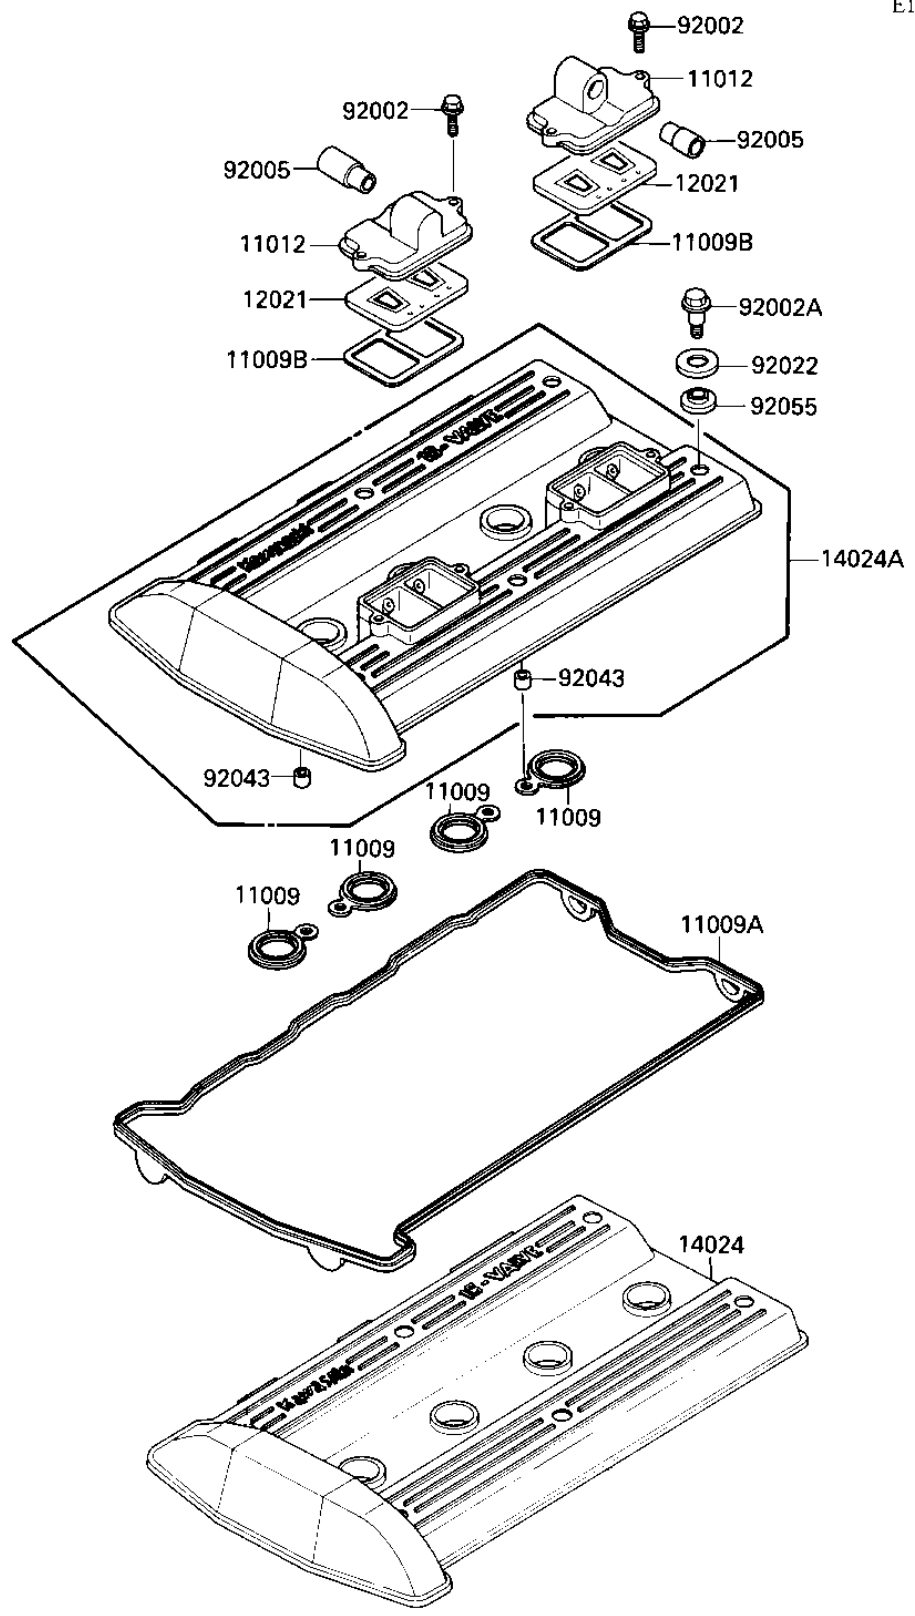

1986 Ninja® 1000R PARTS DIAGRAM

CYLINDER HEAD COVER

E1112-0085

1986 Ninja® 1000R PARTS LIST

CYLINDER HEAD COVER

ITEM NAME	PART NUMBER	QUANTITY
GASKET (Ref # 11009)	11009-1377	4
GASKET,CYLINDER HEAD (Ref # 11009A)	11009-1378	1
GASKET,REED VALVE (Ref # 11009B)	11009-1905	2
CAP,REED VALVE (Ref # 11012)	11012-1481	2
VALVE-ASSY-REED (Ref # 12021)	12021-1053	2
COVER,CYLINDER HEAD (Canada) (Ref # 14024)	14024-1082	1
COVER,CYLINDER HEAD (Ref # 14024A)	14024-1138	1
BOLT,6X22 (Ref # 92002)	92002-1068	4
BOLT (Ref # 92002A)	92150-1447	6
FITTING, REED VALVE (Ref # 92005)	92005-1006	2
WASHER,HEAD COVER BOL (Ref # 92022)	92022-1487	6
PIN,DOWEL,8X10 (Ref # 92043)	92043-1302	4
RING-O,HEAD COVER BOL (Ref # 92055)	92055-1225	6