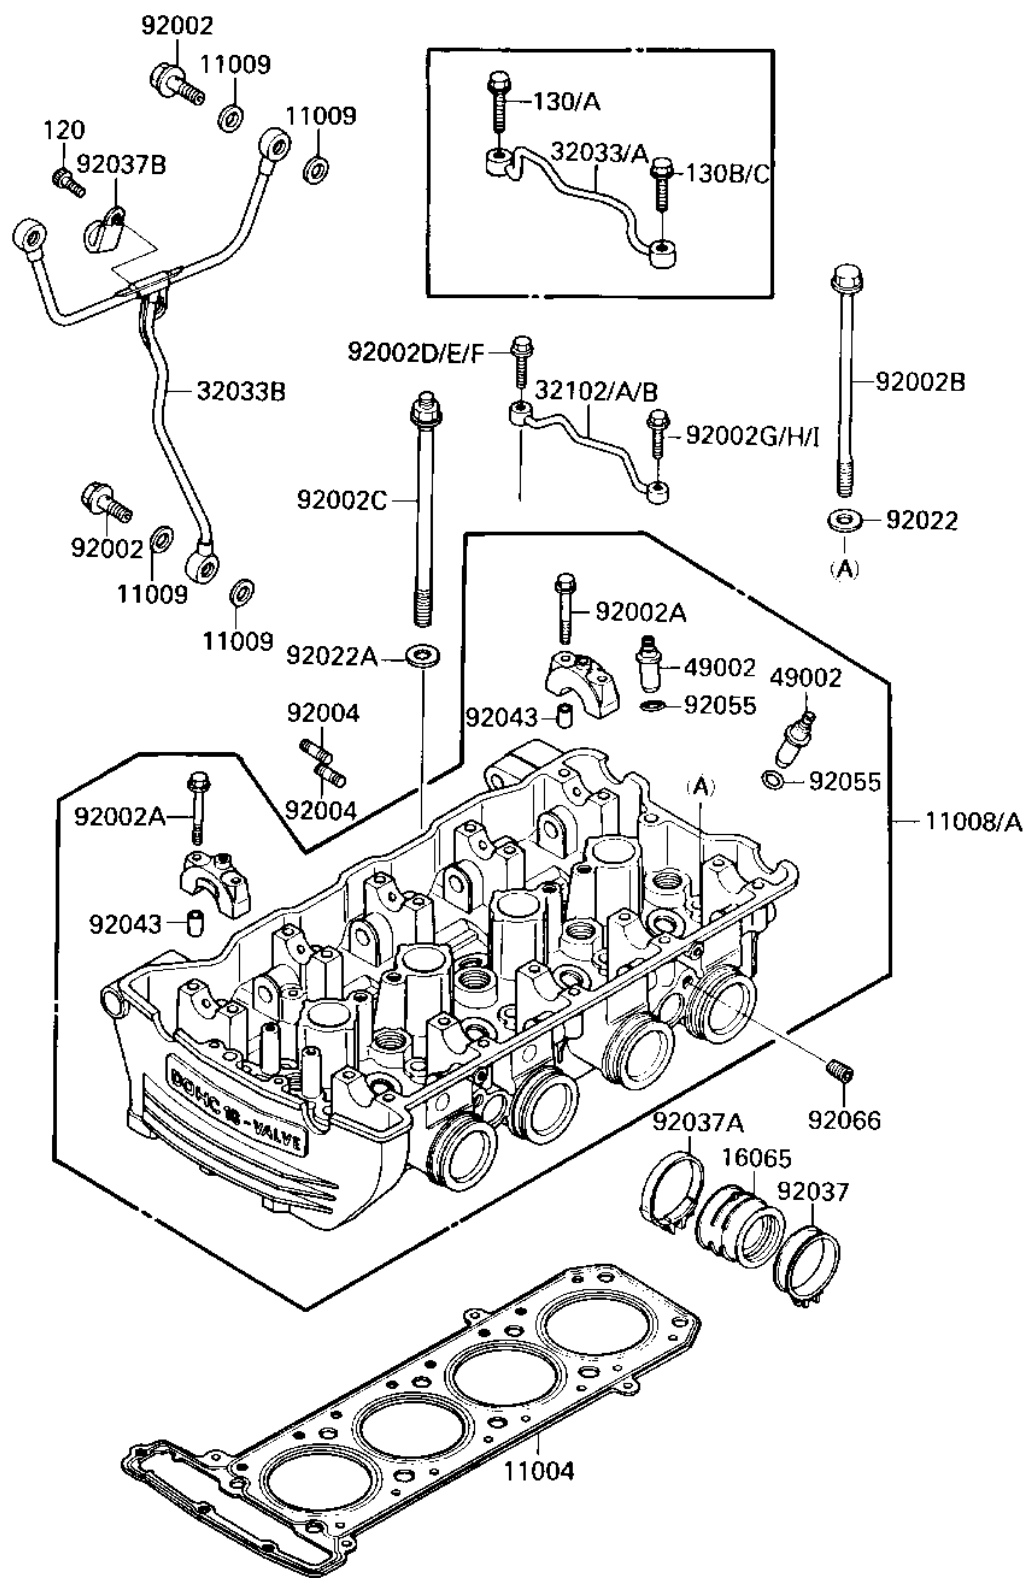

1986 Ninja® 1000R PARTS DIAGRAM

CYLINDER HEAD

E1111-0191

1986 Ninja® 1000R PARTS LIST

CYLINDER HEAD

ITEM NAME	PART NUMBER	QUANTITY
GASKET-HEAD (Ref # 11004)	11004-1148	1
HEAD-COMP-CYLINDER (Ref # 11008)	11008-1147	1
HEAD-COMP-CYLINDER (Canada) (Ref # 11008A)	11008-1148	1
GASKET,12.4X17X1.5 (Ref # 11009)	11009-1376	6
HOLDER-CARBURETOR (Ref # 16065)	16065-1130	4
PIPE,CYLINDER HEAD (Ref # 32033)	32102-1423	2
PIPE,CYLINDER HEAD (Ref # 32033A)	32102-1423	2
PIPE,OIL PAN-HEAD (Ref # 32033B)	32033-1850	1
PIPE,CYLINDER HEAD (Ref # 32102A)	32102-1423	2
PIPE,CYLINDER HEAD (Ref # 32102B)	32102-1423	2
GUIDE-VALVE (Ref # 49002)	49002-1052	16
BOLT,BANJO,12X23 (Ref # 92002)	92001-1871	3
BOLT,6X46 (Ref # 92002A)	92001-1872	20
BOLT,10X164 (Ref # 92002B)	92002-1943	4
BOLT,11X164 (Ref # 92002C)	92002-1486	6
BOLT,6X30 (Ref # 92002E)	92002-1911	2
BOLT,6X30 (Ref # 92002F)	92002-1911	2
BOLT,6X25 (Ref # 92002H)	92002-1912	2
BOLT,6X25 (Ref # 92002I)	92002-1912	2
STUD,8X20 (Ref # 92004)	92004-1110	8
WASHER,10.5X20X1.6 (Ref # 92022)	92022-1591	4
WASHER (Ref # 92022A)	92022-1720	6
CLAMP,ID=53,BLACK (Ref # 92037)	92037-1304	4
CLAMP (Ref # 92037A)	92037-1523	4
CLAMP,WIRING HARNESS (Ref # 92037B)	92037-1539	1
PIN-DOWEL (Ref # 92043)	92042-007	20
RING-O,11.7MM (Ref # 92055)	92055-1265	16
PLUG (Ref # 92066)	92066-1201	2
BOLT-SOCKET (Ref # 120)	120S0610	1