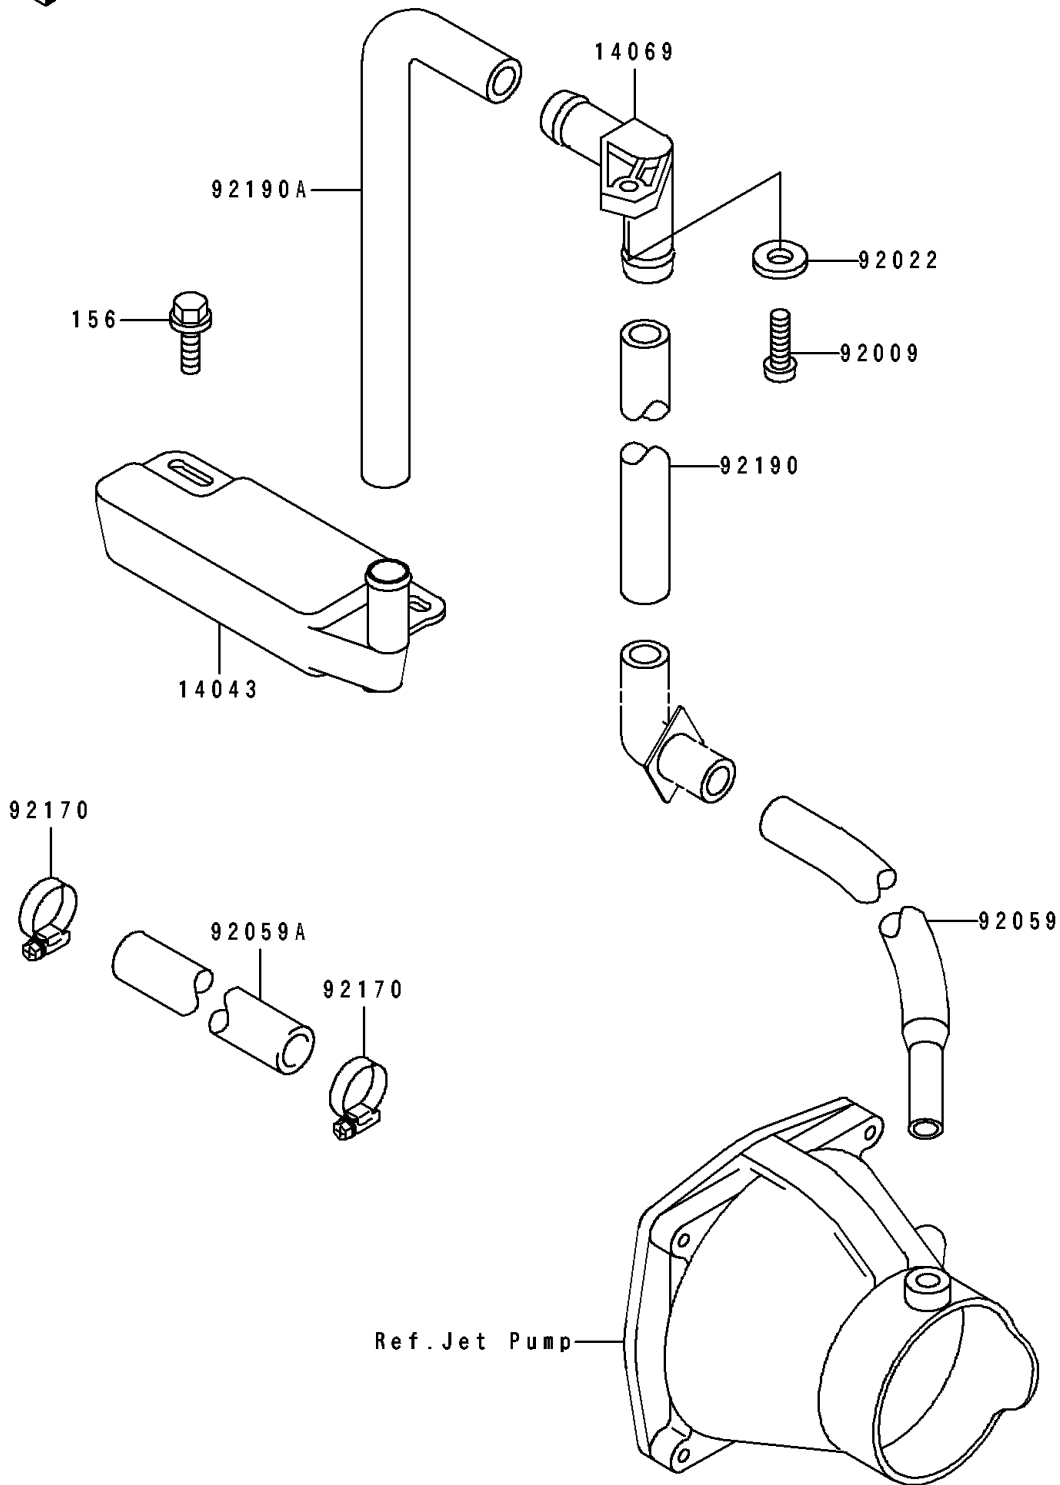

## 1993 SC PARTS DIAGRAM

Bilge System

F 31 45

## 1993 SC PARTS LIST

Bilge System

ITEM NAME	PART NUMBER	QUANTITY
FILTER (Ref # 14043)	14043-3708	1
BREATHER (Ref # 14069)	14069-3708	1
SCREW (Ref # 92009)	92009-3790	1
WASHER (Ref # 92022)	92022-567	1
TUBE,HULL-NOZZLE (Ref # 92059)	92059-3868	1
TUBE,13X19X130 (Ref # 92059A)	92059-3892	1
CLAMP (Ref # 92170)	92170-3718	1
TUBE,BREATHER-HULL (Ref # 92190)	92190-3801	1
TUBE,FILTER-BREATHER (Ref # 92190A)	92190-3802	1
BOLT-WP,6X16 (Ref # 156)	156R0616	1