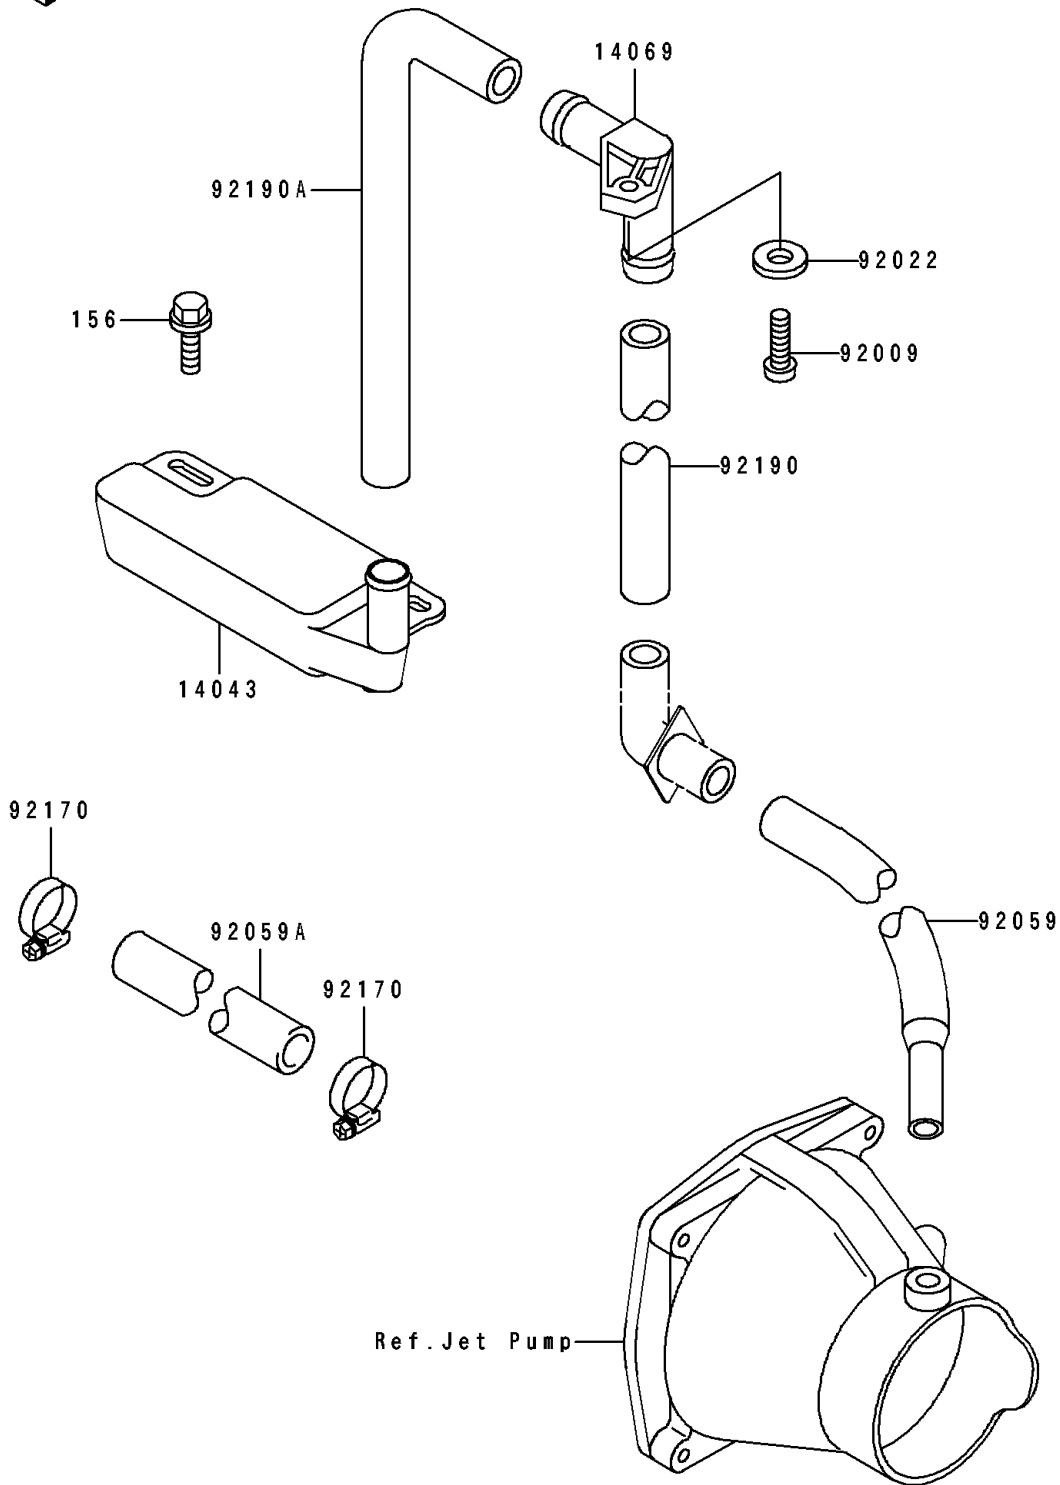

1992 SC PARTS DIAGRAM

Bilge System

F 31 45

1992 SC PARTS LIST

Bilge System

ITEM NAME	PART NUMBER	QUANTITY
FILTER (Ref # 14043)	14043-3708	1
BREATHER (Ref # 14069)	14069-3708	1
SCREW (Ref # 92009)	92009-3790	1
WASHER (Ref # 92022)	92022-567	1
TUBE,HULL-NOZZLE (Ref # 92059)	92059-3868	1
TUBE,13X19X130 (Ref # 92059A)	92059-3892	1
CLAMP (Ref # 92170)	92170-3718	2
TUBE,BREATHER-HULL (Ref # 92190)	92190-3801	1
TUBE,FILTER-BREATHER (Ref # 92190A)	92190-3802	1
BOLT-WP,6X16 (Ref # 156)	156R0616	2