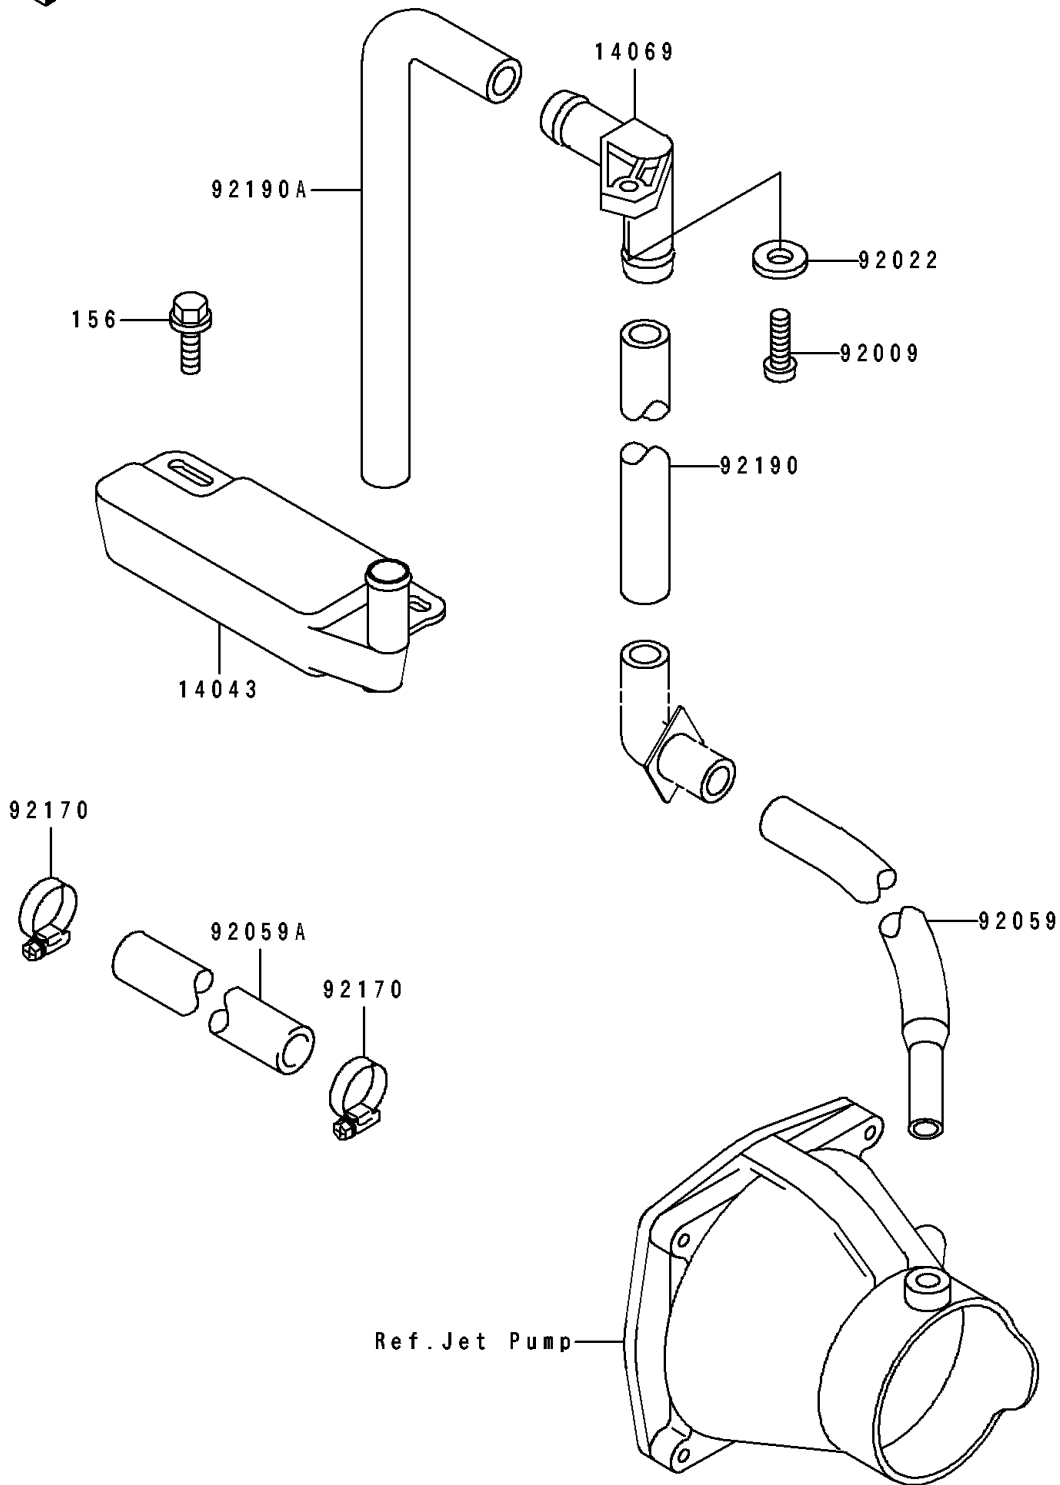

## 1991 SC PARTS DIAGRAM

Bilge System

F 31 45

## 1991 SC PARTS LIST

Bilge System

ITEM NAME	PART NUMBER	QUANTITY
FILTER (Ref # 14043)	14043-3708	1
BREATHER (Ref # 14069)	14069-3708	1
SCREW (Ref # 92009)	92009-3790	1
WASHER (Ref # 92022)	92022-567	1
TUBE,HULL-NOZZLE (Ref # 92059)	92059-3868	1
TUBE,13X19X130 (Ref # 92059A)	92059-3892	1
CLAMP (Ref # 92170)	92170-3718	1
TUBE,BREATHER-HULL (Ref # 92190)	92190-3801	1
TUBE,FILTER-BREATHER (Ref # 92190A)	92190-3802	1
BOLT-WP,6X16 (Ref # 156)	156R0616	1