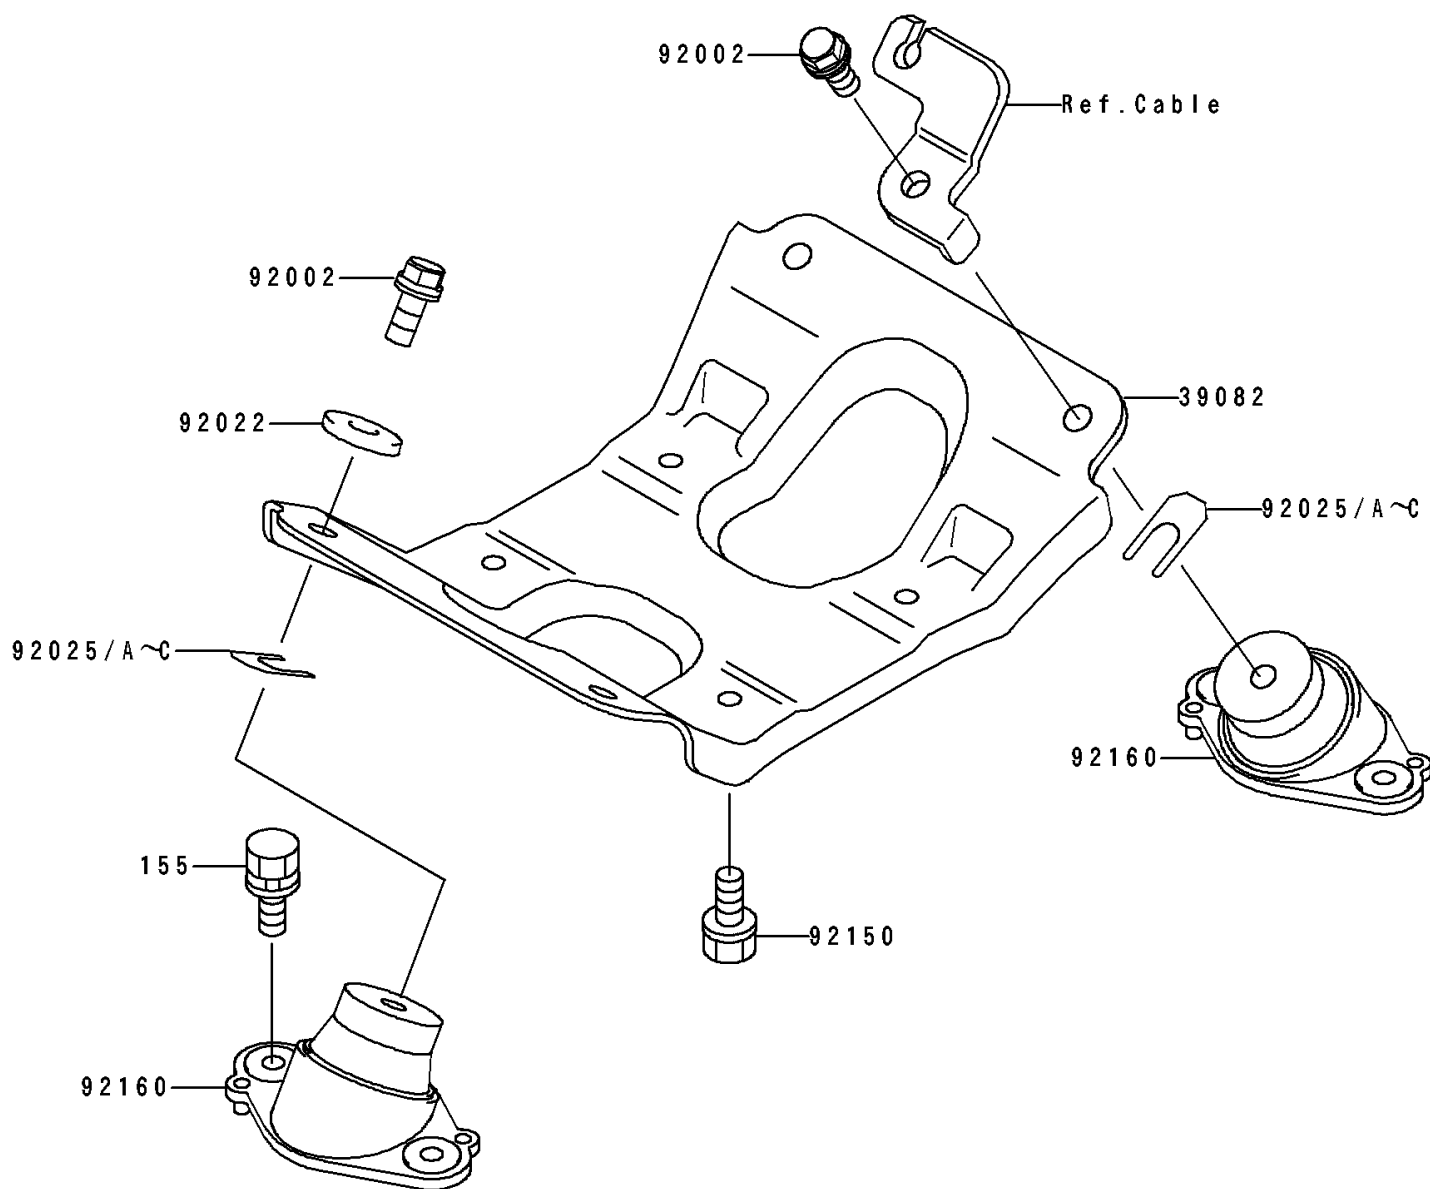

1993 SC PARTS DIAGRAM

Engine Mount

F3144

1993 SC PARTS LIST

Engine Mount

ITEM NAME	PART NUMBER	QUANTITY
MOUNT-ENGINE (Ref # 39082)	39082-3705	1
BOLT,10X25 (Ref # 92002)	92002-3770	1
WASHER,32X10.5X4 (Ref # 92022)	92022-3023	1
SHIM,T=0.3MM (Ref # 92025)	92025-3705	1
SHIM,T=0.5MM (Ref # 92025A)	92025-3706	1
SHIM,T=1.0MM (Ref # 92025B)	92025-3707	1
SHIM,T=1.5MM (Ref # 92025C)	92025-3708	1
BOLT,10X25 (Ref # 92150)	92150-3818	1
DAMPER,ENGINE MOUNT (Ref # 92160)	92160-3757	1
BOLT-WSP-SMALL,8X20 (Ref # 155)	155R0820	1