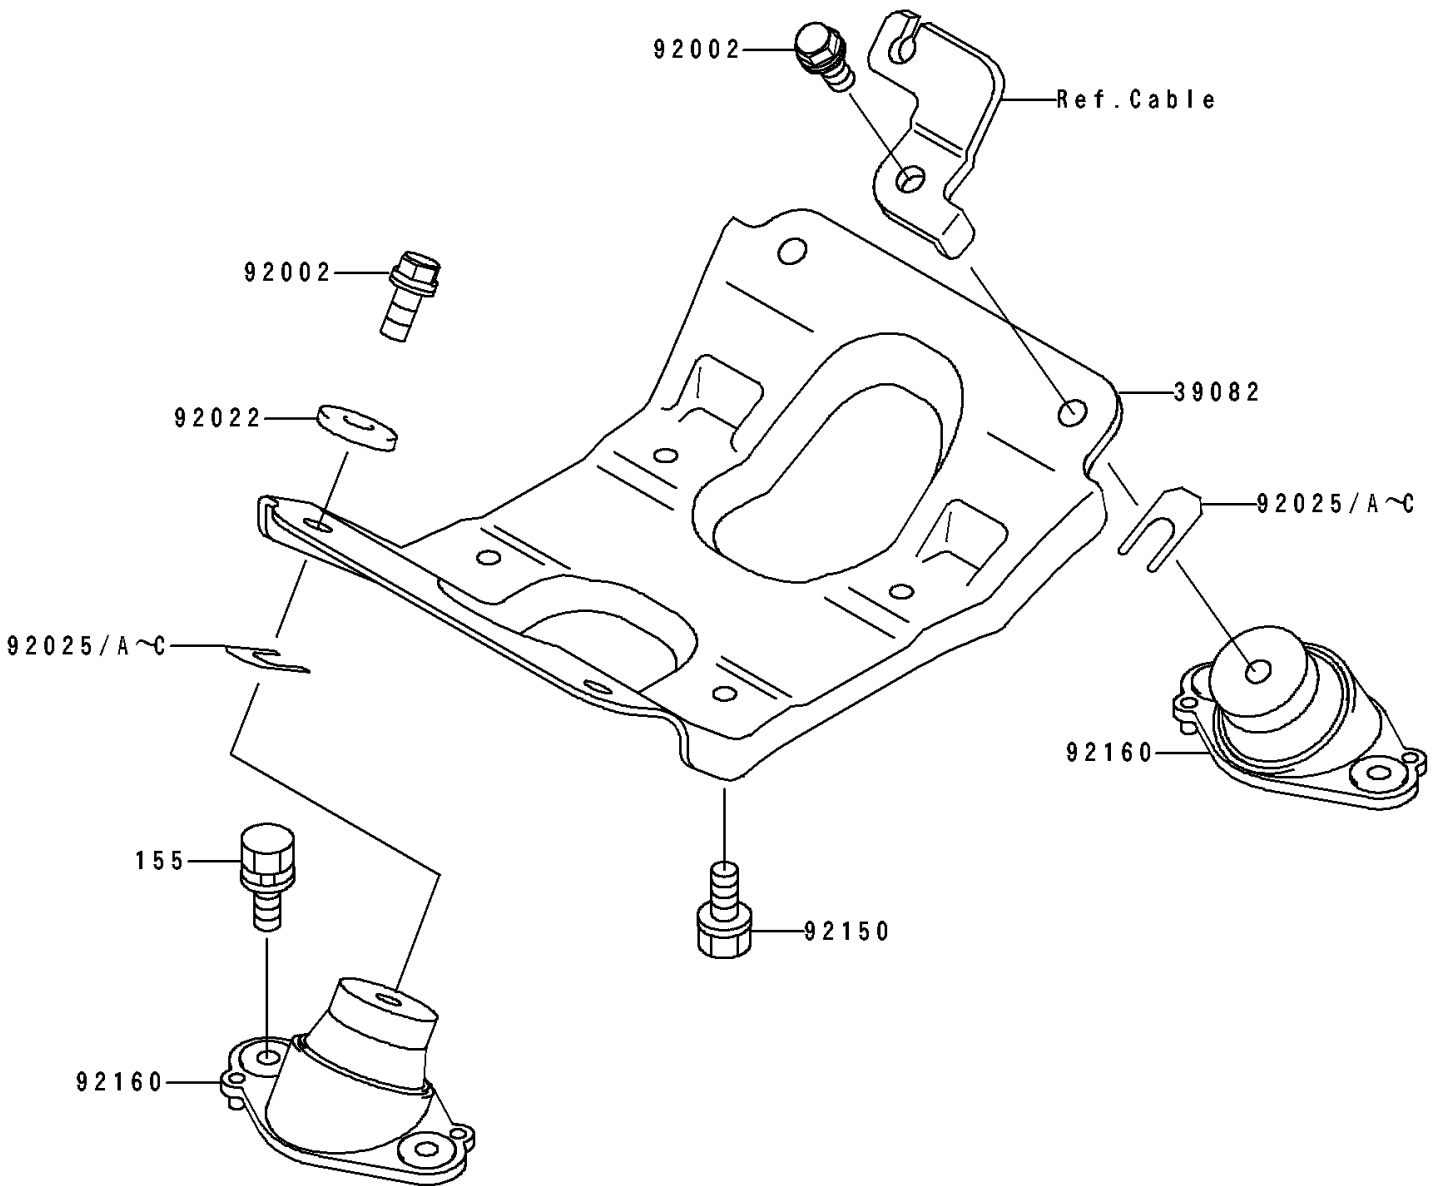

1992 SC PARTS DIAGRAM

Engine Mount

F3144

1992 SC PARTS LIST

Engine Mount

ITEM NAME	PART NUMBER	QUANTITY
MOUNT-ENGINE (Ref # 39082)	39082-3705	1
BOLT,10X25 (Ref # 92002)	92002-3770	4
WASHER,32X10.5X4 (Ref # 92022)	92022-3023	3
SHIM,T=0.3MM (Ref # 92025)	92025-3705	AR
SHIM,T=0.5MM (Ref # 92025A)	92025-3706	AR
SHIM,T=1.0MM (Ref # 92025B)	92025-3707	AR
SHIM,T=1.5MM (Ref # 92025C)	92025-3708	AR
BOLT,10X25 (Ref # 92150)	92150-3818	4
DAMPER,ENGINE MOUNT (Ref # 92160)	92160-3757	4
BOLT-WSP-SMALL,8X20 (Ref # 155)	155R0820	8