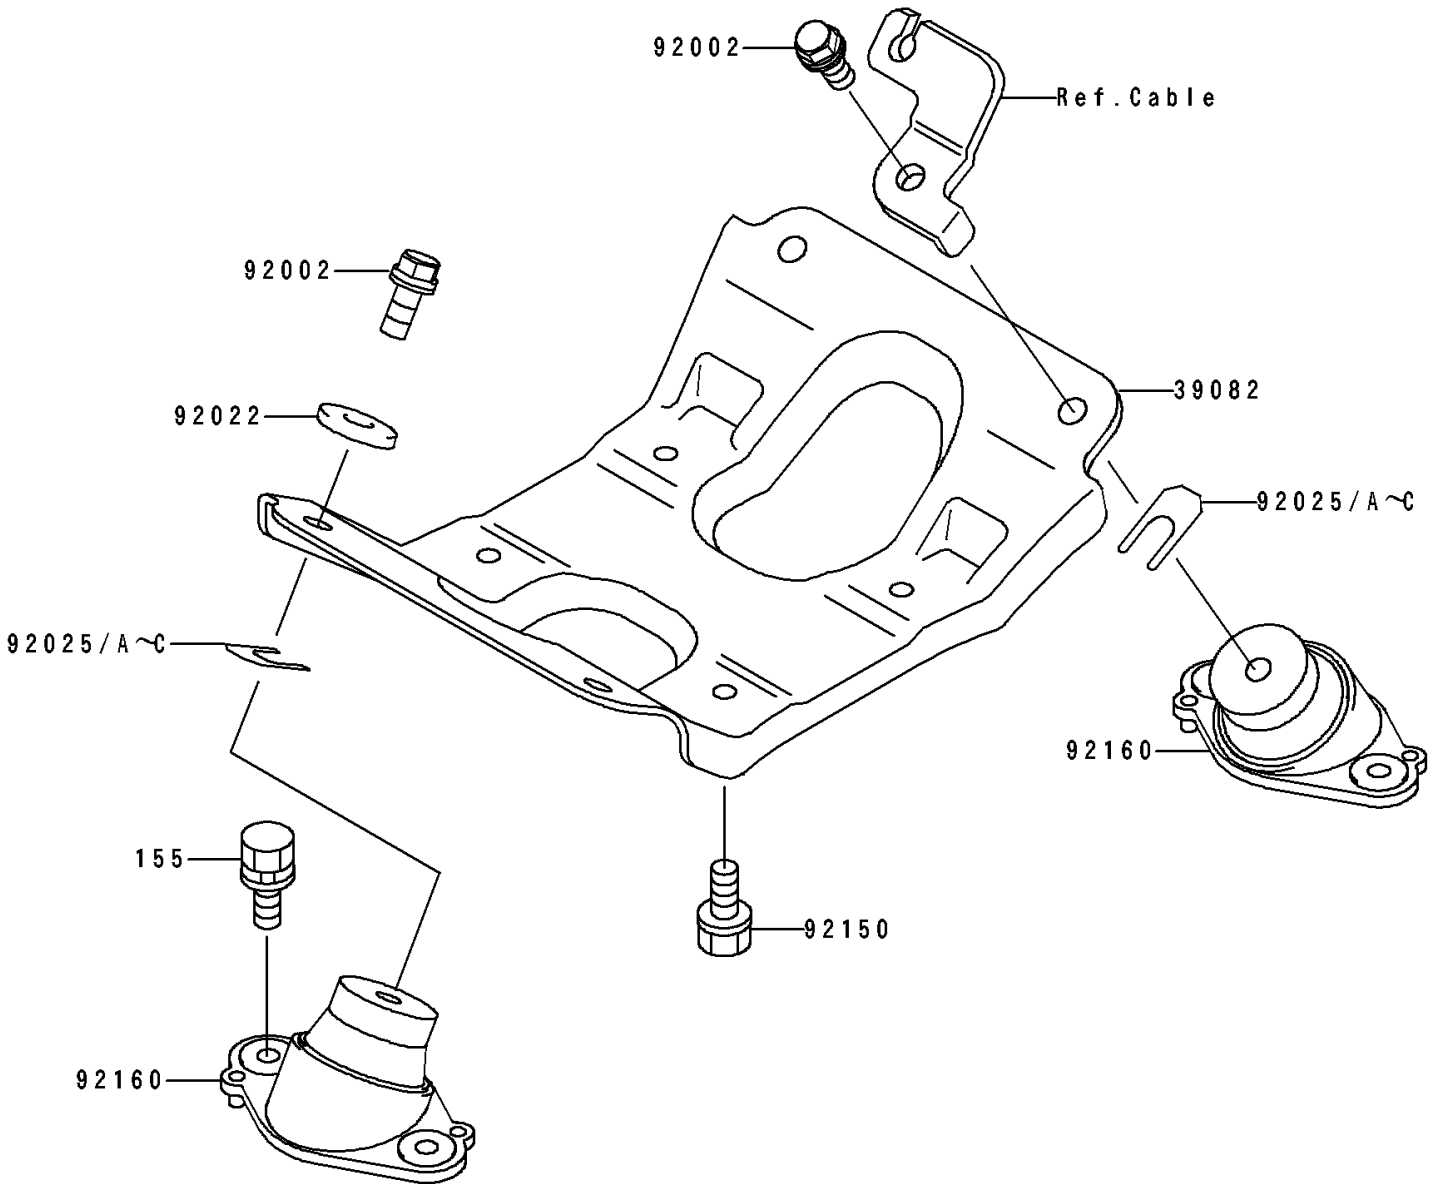

1991 SC PARTS DIAGRAM

Engine Mount

F3144

1991 SC PARTS LIST

Engine Mount

ITEM NAME	PART NUMBER	QUANTITY
MOUNT-ENGINE (Ref # 39082)	39082-3705	1
BOLT,10X25 (Ref # 92002)	92002-3770	4
WASHER,32X10.5X4 (Ref # 92022)	92022-3023	3
SHIM,T=0.3MM (Ref # 92025)	92025-3705	AR
SHIM,T=0.5MM (Ref # 92025A)	92025-3706	AR
SHIM,T=1.0MM (Ref # 92025B)	92025-3707	AR
SHIM,T=1.5MM (Ref # 92025C)	92025-3708	AR
BOLT,10X25 (Ref # 92150)	92150-3818	4
DAMPER,ENGINE MOUNT (Ref # 92160)	92160-3757	4
BOLT-WSP-SMALL,8X20 (Ref # 155)	155R0820	8