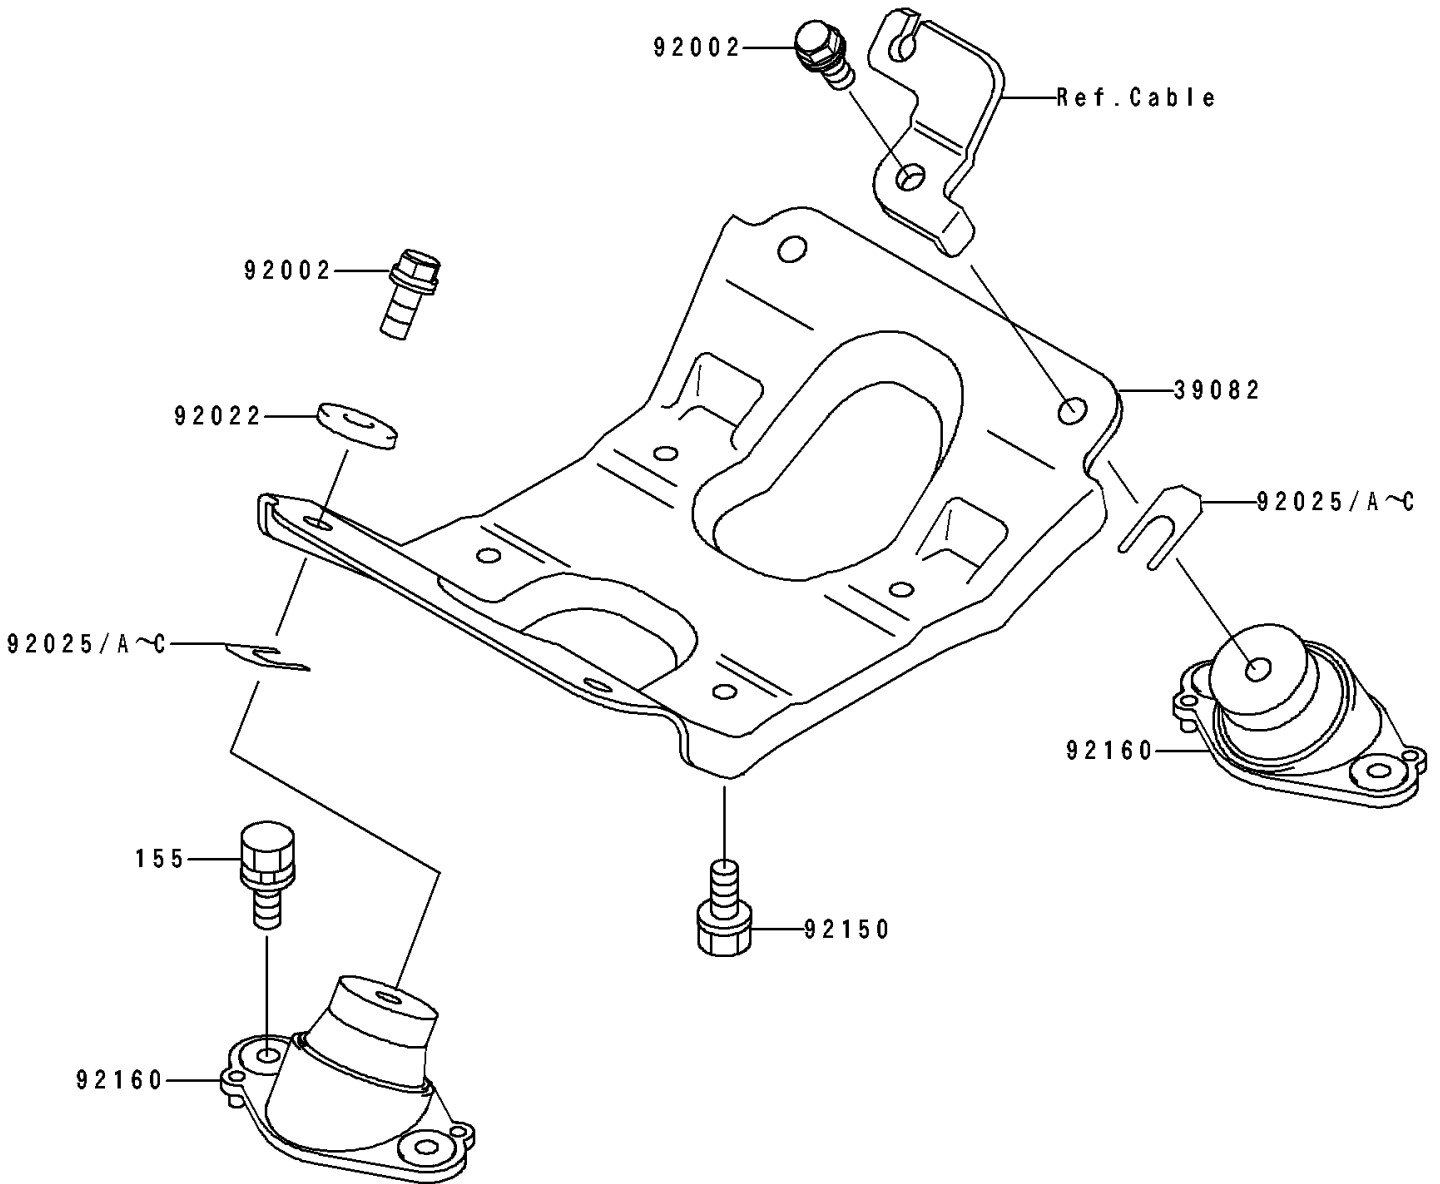

1991 SC PARTS DIAGRAM

Engine Mount

F3144

1991 SC PARTS LIST

Engine Mount

ITEM NAME	PART NUMBER	QUANTITY
MOUNT-ENGINE (Ref # 39082)	39082-3705	1
BOLT,10X25 (Ref # 92002)	92002-3770	1
WASHER,32X10.5X4 (Ref # 92022)	92022-3023	1
SHIM,T=0.3MM (Ref # 92025)	92025-3705	1
SHIM,T=0.5MM (Ref # 92025A)	92025-3706	1
SHIM,T=1.0MM (Ref # 92025B)	92025-3707	1
SHIM,T=1.5MM (Ref # 92025C)	92025-3708	1
BOLT,10X25 (Ref # 92150)	92150-3818	1
DAMPER,ENGINE MOUNT (Ref # 92160)	92160-3757	1
BOLT-WSP-SMALL,8X20 (Ref # 155)	155R0820	1