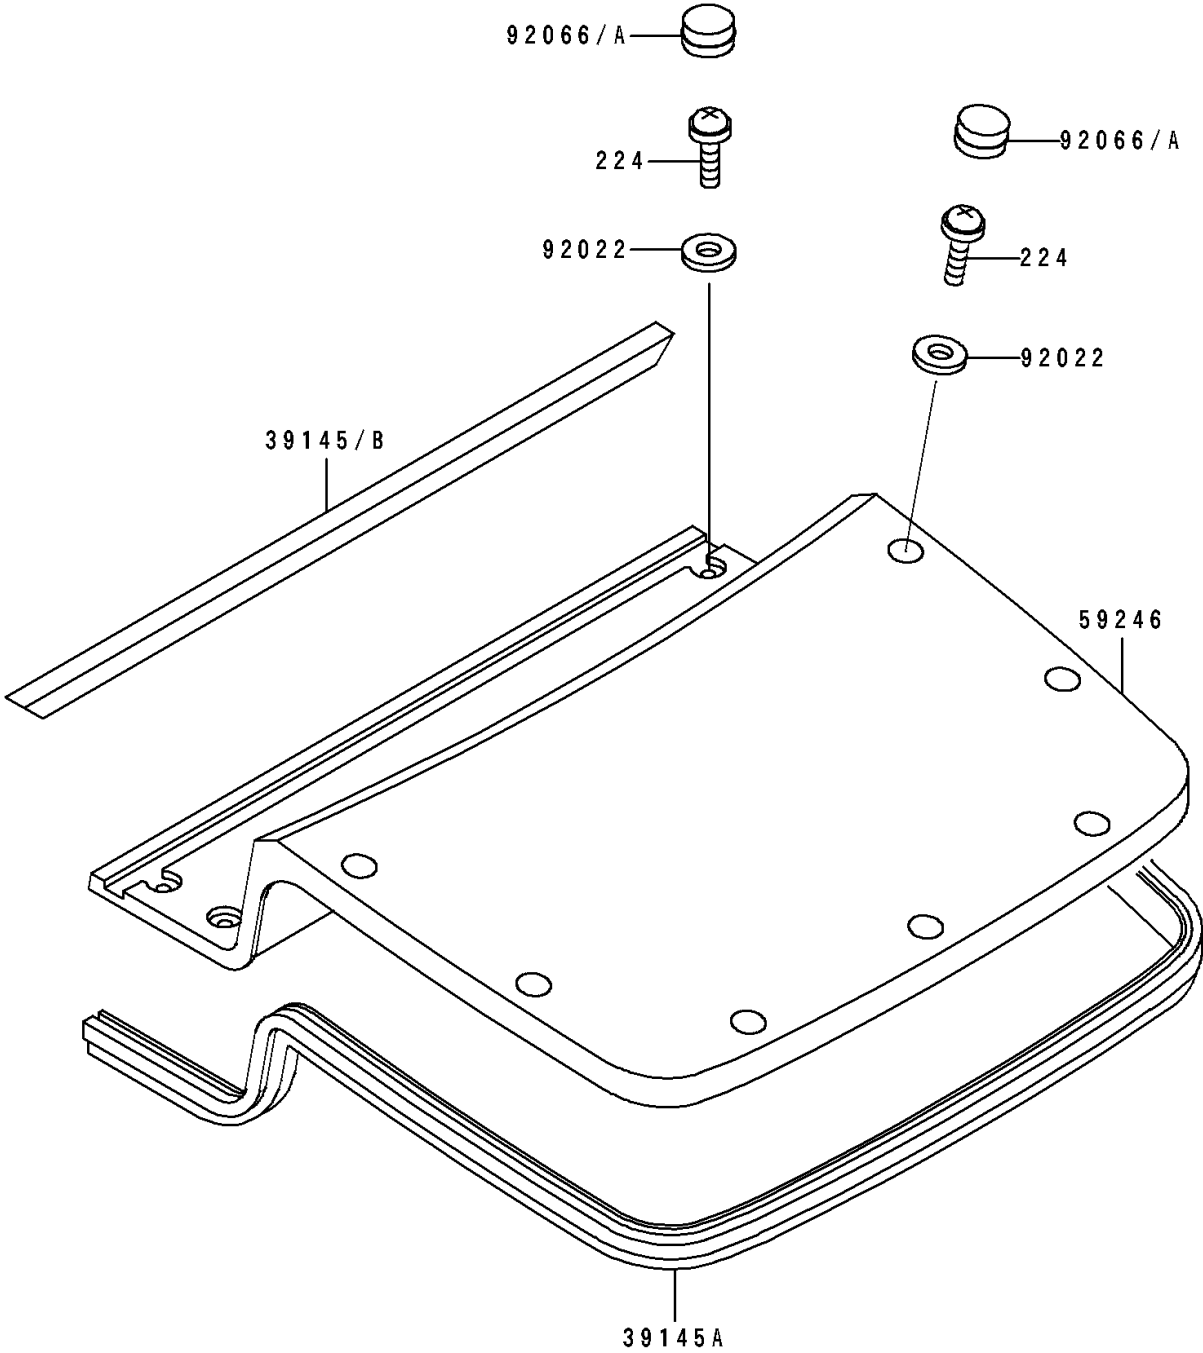

1993 SC PARTS DIAGRAM

Engine Hood

F 3 1 4 2

1993 SC PARTS LIST

Engine Hood

ITEM NAME	PART NUMBER	QUANTITY
TRIM-SEAL,L=1500 (Ref # 39145A)	39145-3729	1
TRIM-SEAL,L=500 (Ref # 39145B)	39145-3739	1
HOOD-ENGINE,J.WHITE (Ref # 59246)	59246-3722-8C	1
WASHER (Ref # 92022)	92022-553	1
PLUG (Ref # 92066A)	92066-3743	1
SCREW-PAN-WP-CROS,6X20 (Ref # 224)	224R0620	1