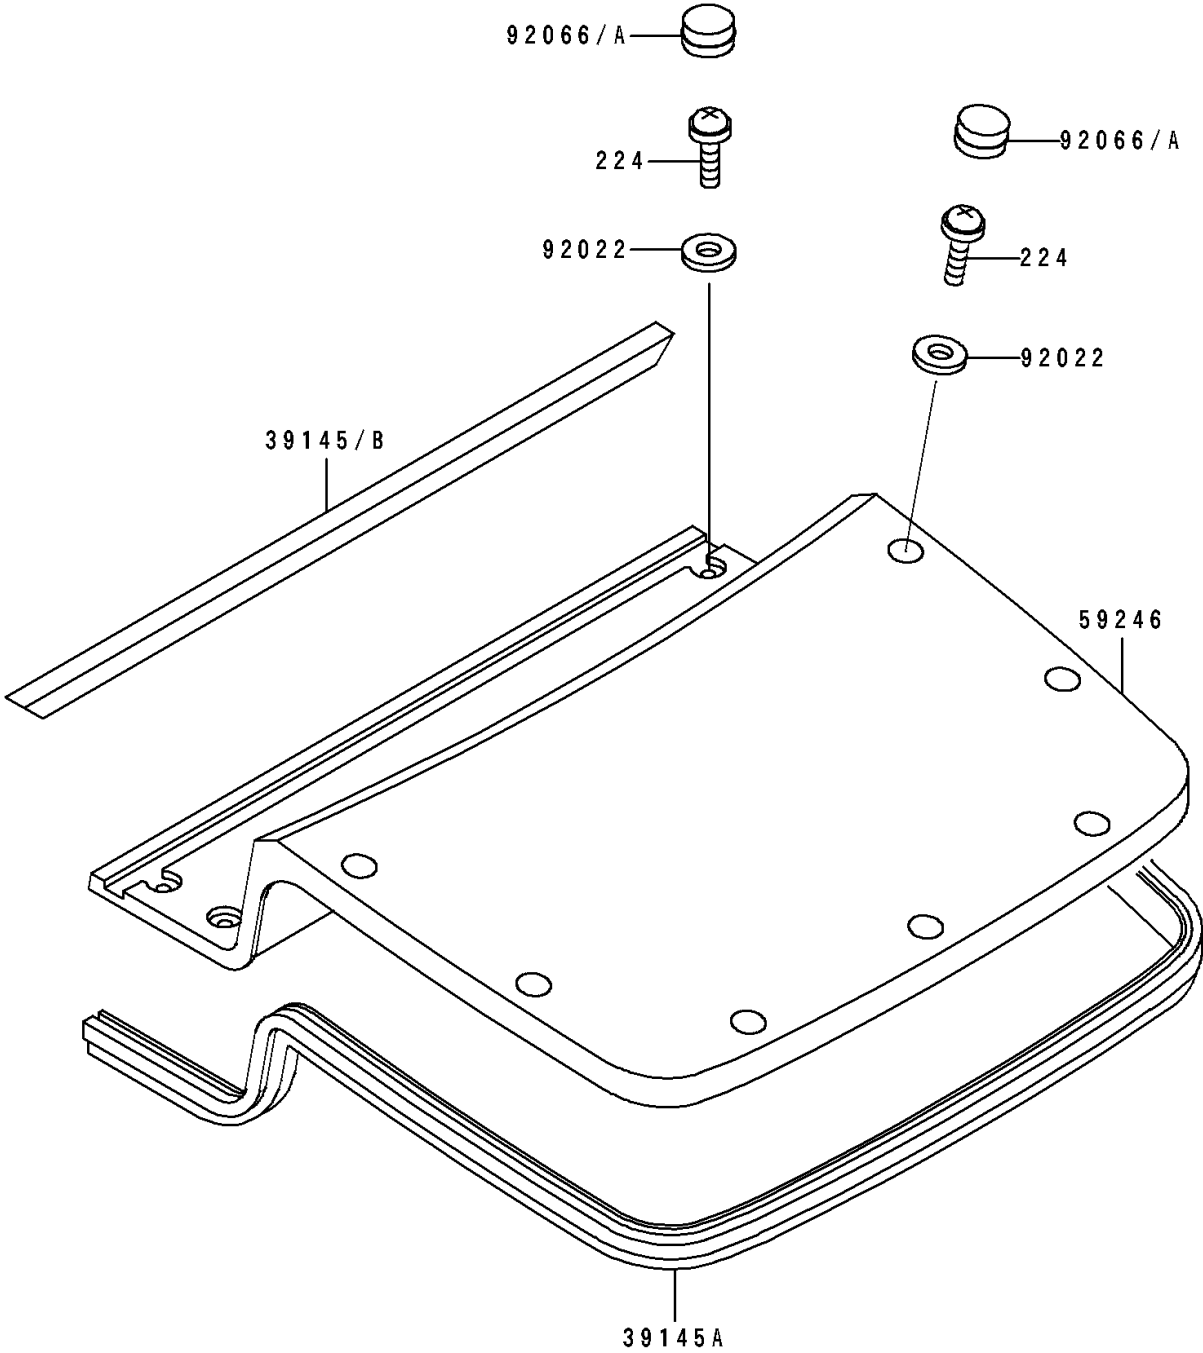

1991 SC PARTS DIAGRAM

Engine Hood

F 3 1 4 2

1991 SC PARTS LIST

Engine Hood

ITEM NAME	PART NUMBER	QUANTITY
TRIM-SEAL,L=500 (Ref # 39145)	39145-3728	1
TRIM-SEAL,L=1500 (Ref # 39145A)	39145-3729	1
HOOD-ENGINE,J.WHITE (Ref # 59246)	59246-3722-8C	1
WASHER (Ref # 92022)	92022-553	1
PLUG (Ref # 92066)	92066-3734	1
SCREW-PAN-WP-CROS,6X20 (Ref # 224)	224R0620	1