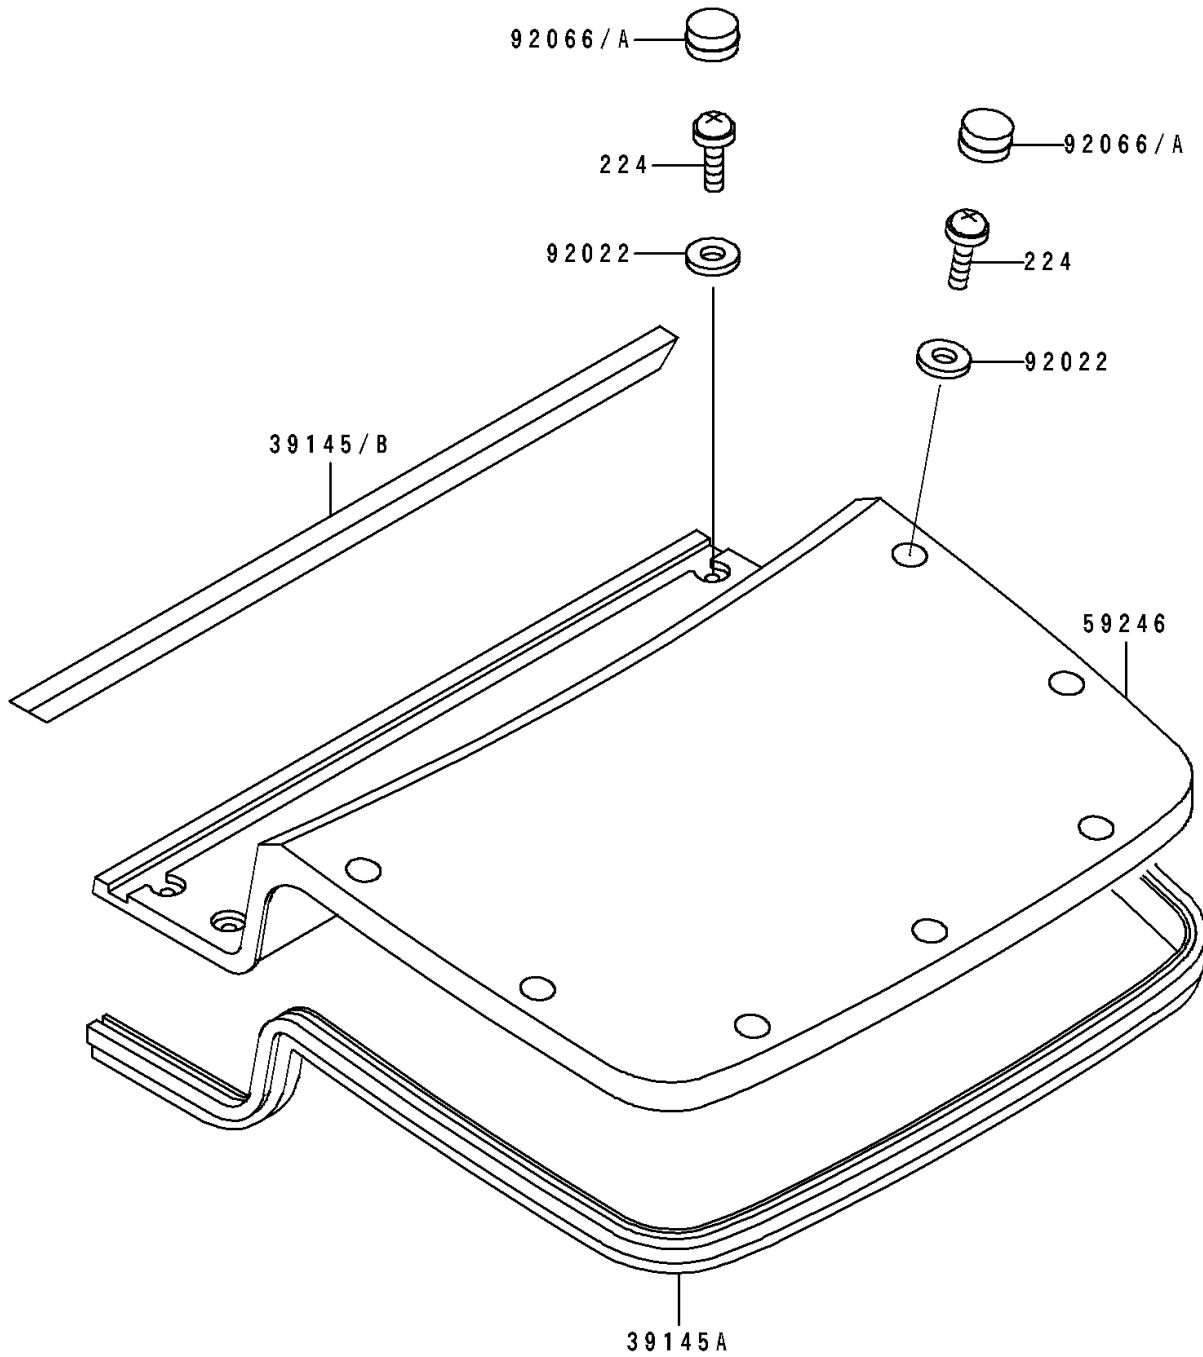

1991 SC PARTS DIAGRAM

Engine Hood

F 3 1 4 2

1991 SC PARTS LIST

Engine Hood

ITEM NAME	PART NUMBER	QUANTITY
TRIM-SEAL,L=500 (Ref # 39145)	39145-3728	1
TRIM-SEAL,L=1500 (Ref # 39145A)	39145-3729	1
HOOD-ENGINE,J.WHITE (Ref # 59246)	59246-3722-8C	1
WASHER (Ref # 92022)	92022-553	11
PLUG (Ref # 92066)	92066-3734	11
SCREW-PAN-WP-CROS,6X20 (Ref # 224)	224R0620	11