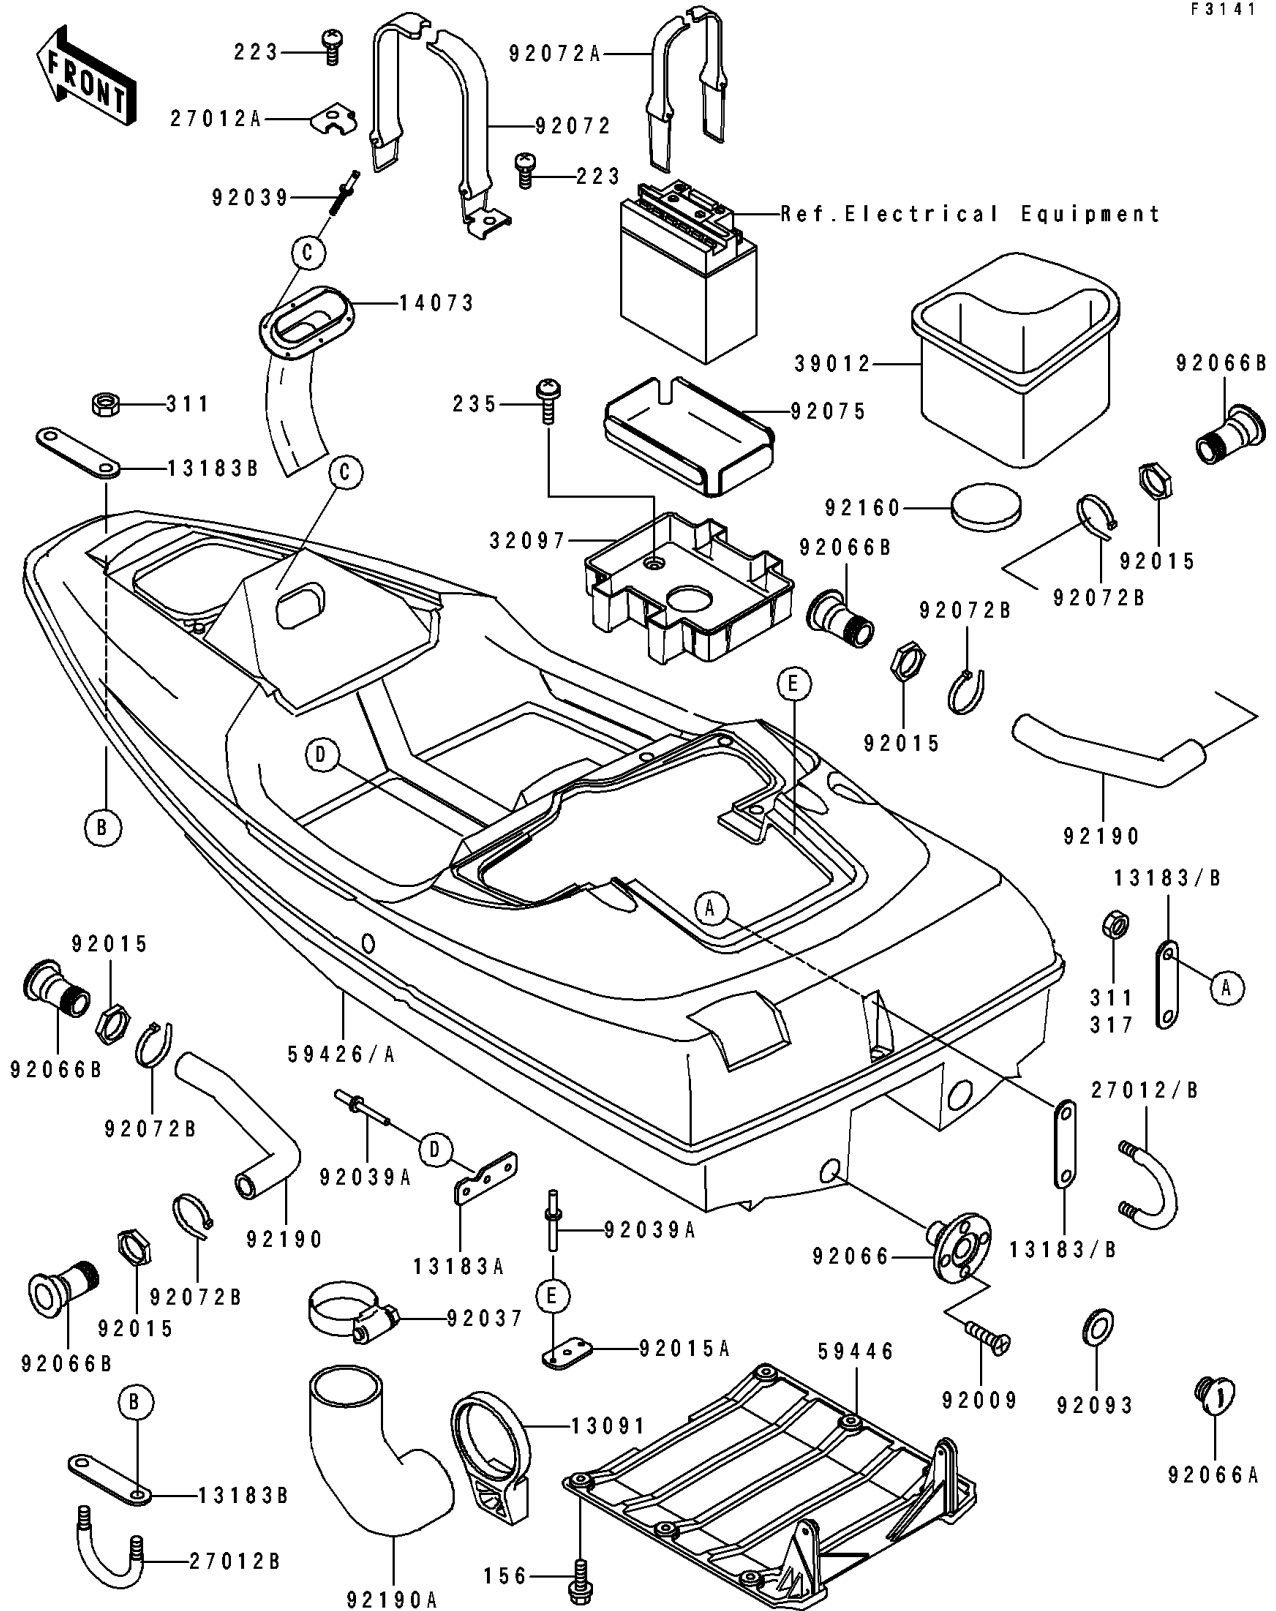

1993 SC PARTS DIAGRAM

Hull

F3141

1993 SC PARTS LIST

Hull

ITEM NAME	PART NUMBER	QUANTITY
HOLDER (Ref # 13091)	13091-3765	1
PLATE (Ref # 13183)	13183-3742	1
PLATE (Ref # 13183A)	13183-3777	1
DUCT (Ref # 14073)	14073-3732	1
HOOK (Ref # 27012)	27012-3741	1
HOOK (Ref # 27012A)	27012-3751	1
CASE-BATTERY (Ref # 32097)	32097-3703	1
CASE-STORAGE (Ref # 39012)	39012-3709	1
HULL-COMP,J.WHITE (Ref # 59426A)	59426-5522-8C	1
COVER-JET PUMP (Ref # 59446)	59446-3717	1
SCREW,TAPPING,4X14 (Ref # 92009)	92009-3755	1
NUT (Ref # 92015)	92015-3772	1
NUT (Ref # 92015A)	92015-3815	1
CLAMP (Ref # 92037)	92037-541	1
RIVET (Ref # 92039)	92039-3701	1
RIVET,4MM (Ref # 92039A)	92039-3703	1
PLUG,RR,DRAIN (Ref # 92066)	92066-3724	1
PLUG,RR,DRAIN (Ref # 92066A)	92066-3725	1
PLUG,DRAIN (Ref # 92066B)	92066-3736	1
BAND,FIRE EXTINGUISHER (Ref # 92072)	92072-3752	1
BAND,BATTERY (Ref # 92072A)	92072-3753	1
BAND (Ref # 92072B)	92072-3778	1
DAMPER,BATTERY (Ref # 92075)	92075-3714	1
SEAL (Ref # 92093)	92093-3720	1
DAMPER (Ref # 92160)	92160-1267	1
TUBE,DRAIN (Ref # 92190)	92190-3792	1
TUBE,DUCT (Ref # 92190A)	92190-3839	1
BOLT-WP,6X20 (Ref # 156)	156R0620	1
SCREW-PAN-WS-CROS,6X14 (Ref # 223)	223R0614	1

1993 SC PARTS LIST

Hull

ITEM NAME	PART NUMBER	QUANTITY
SCREW-PAN-WP-CROS,6X16 (Ref # 235)	235R0616	1
NUT-HEX-SMALL (Ref # 317)	317R0800	1