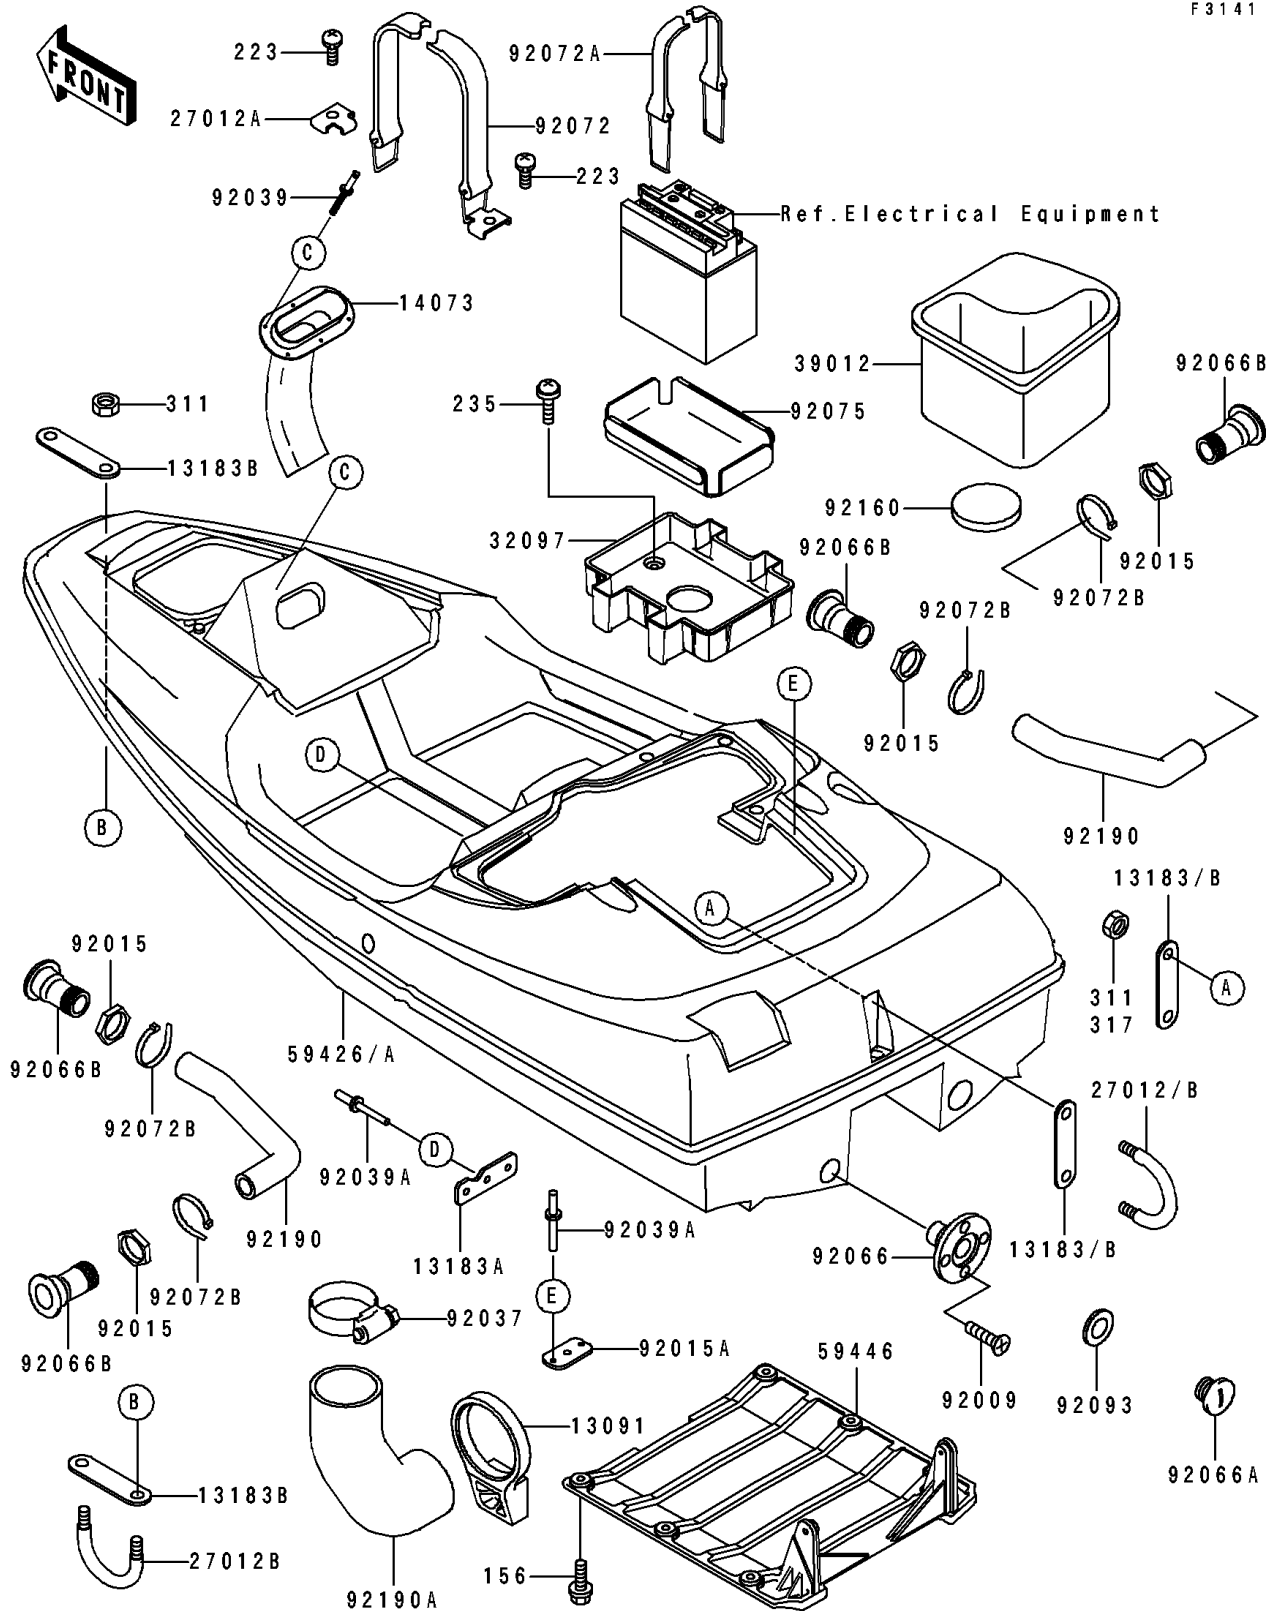

1991 SC PARTS DIAGRAM

Hull

F3141

1991 SC PARTS LIST

Hull

ITEM NAME	PART NUMBER	QUANTITY
HOLDER (Ref # 13091)	13091-3765	1
PLATE (Ref # 13183)	13183-3742	1
PLATE (Ref # 13183A)	13183-3777	1
DUCT (Ref # 14073)	14073-3732	1
HOOK (Ref # 27012)	27012-3741	1
HOOK (Ref # 27012A)	27012-3751	1
CASE-BATTERY (Ref # 32097)	32097-3703	1
CASE-STORAGE (Ref # 39012)	39012-3709	1
HULL-COMP,J.WHITE (Ref # 59426A)	59426-5522-8C	1
COVER-JET PUMP (Ref # 59446)	59446-3717	1
SCREW,TAPPING,4X14 (Ref # 92009)	92009-3755	1
NUT (Ref # 92015)	92015-3772	1
NUT (Ref # 92015A)	92015-3815	1
CLAMP (Ref # 92037)	92037-541	1
RIVET (Ref # 92039)	92039-3701	1
RIVET,4MM (Ref # 92039A)	92039-3703	1
PLUG,RR,DRAIN (Ref # 92066)	92066-3724	1
PLUG,RR,DRAIN (Ref # 92066A)	92066-3725	1
PLUG,DRAIN (Ref # 92066B)	92066-3736	1
BAND,FIRE EXTINGUISHER (Ref # 92072)	92072-3752	1
BAND,BATTERY (Ref # 92072A)	92072-3753	1
BAND (Ref # 92072B)	92072-3778	1
DAMPER,BATTERY (Ref # 92075)	92075-3714	1
SEAL (Ref # 92093)	92093-3720	1
DAMPER (Ref # 92160)	92160-1267	1
TUBE,DRAIN (Ref # 92190)	92190-3792	1
TUBE,DUCT (Ref # 92190A)	92190-3839	1
BOLT-WP,6X20 (Ref # 156)	156R0620	1
SCREW-PAN-WS-CROS,6X14 (Ref # 223)	223R0614	1

1991 SC PARTS LIST

Hull

ITEM NAME	PART NUMBER	QUANTITY
SCREW-PAN-WP-CROS,6X16 (Ref # 235)	235R0616	1
NUT-HEX-SMALL (Ref # 317)	317R0800	1