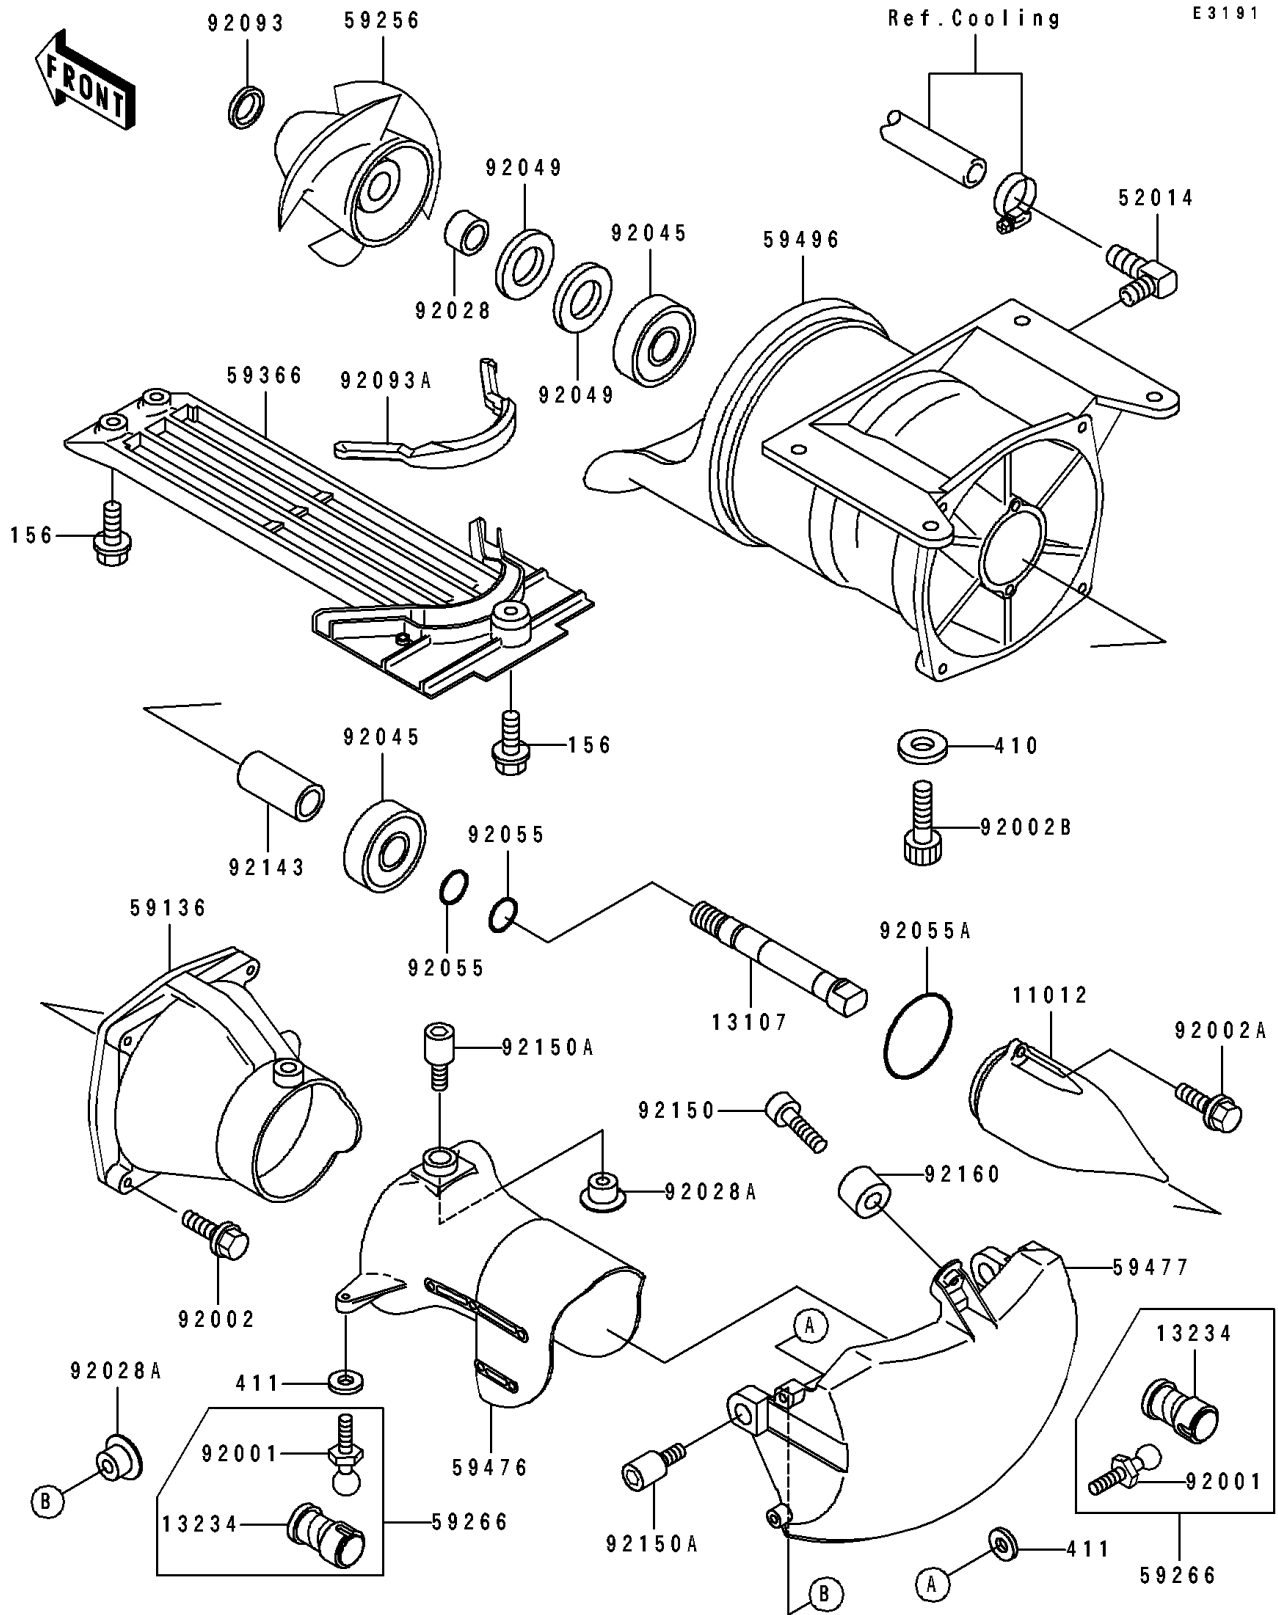

1993 SC PARTS DIAGRAM

Jet Pump

1993 SC PARTS LIST

Jet Pump

ITEM NAME	PART NUMBER	QUANTITY
CAP,JET PUMP (Ref # 11012)	11012-3712	1
SHAFT,JET PUMP (Ref # 13107)	13107-3721	1
SHAFT-COMP,JOINT (Ref # 13234)	13234-3708	1
ELBOW (Ref # 52014)	52014-3708	1
NOZZLE-PUMP (Ref # 59136)	59136-3715	1
IMPELLER (Ref # 59256)	59256-3705	1
JOINT-BALL (Ref # 59266)	59266-3707	1
GRATE (Ref # 59366)	59366-3709	1
NOZZLE-STRG (Ref # 59476)	59476-3716	1
BUCKET-REVERSE (Ref # 59477)	59477-3703	1
VANE-GUIDE (Ref # 59496)	59496-3701	1
BOLT,BALL,6MM (Ref # 92001)	92001-3703	1
BOLT,6X30 (Ref # 92002)	92002-3726	1
BOLT,6X16 (Ref # 92002A)	92002-3728	1
BOLT,SOCKET,8X20 (Ref # 92002B)	92002-3771	1
BUSHING,17X25X15 (Ref # 92028)	92028-3717	1
BUSHING (Ref # 92028A)	92028-3740	1
BEARING-BALL,#63032RD (Ref # 92045)	92045-3706	1
SEAL-OIL,TCV-25476 (Ref # 92049)	92049-3711	1
RING-O,13X1.9 (Ref # 92055)	92055-1021	1
RING-O (Ref # 92055A)	92055-3706	1
SEAL (Ref # 92093)	92093-3702	1
SEAL (Ref # 92093A)	92093-3728	1
COLLAR,17.4X25.4X53 (Ref # 92143)	92143-3708	1
BOLT,SOCKET,6X10 (Ref # 92150)	92150-3759	1
BOLT (Ref # 92150A)	92150-3808	1
DAMPER (Ref # 92160)	92160-3738	1
BOLT-WP,6X20 (Ref # 156)	156R0620	1
WASHER-PLAIN-SMALL,8MM (Ref # 410)	410S0800	1

1993 SC PARTS LIST

Jet Pump

ITEM NAME	PART NUMBER	QUANTITY
WASHER-PLAIN,6MM (Ref # 411)	411S0600	1