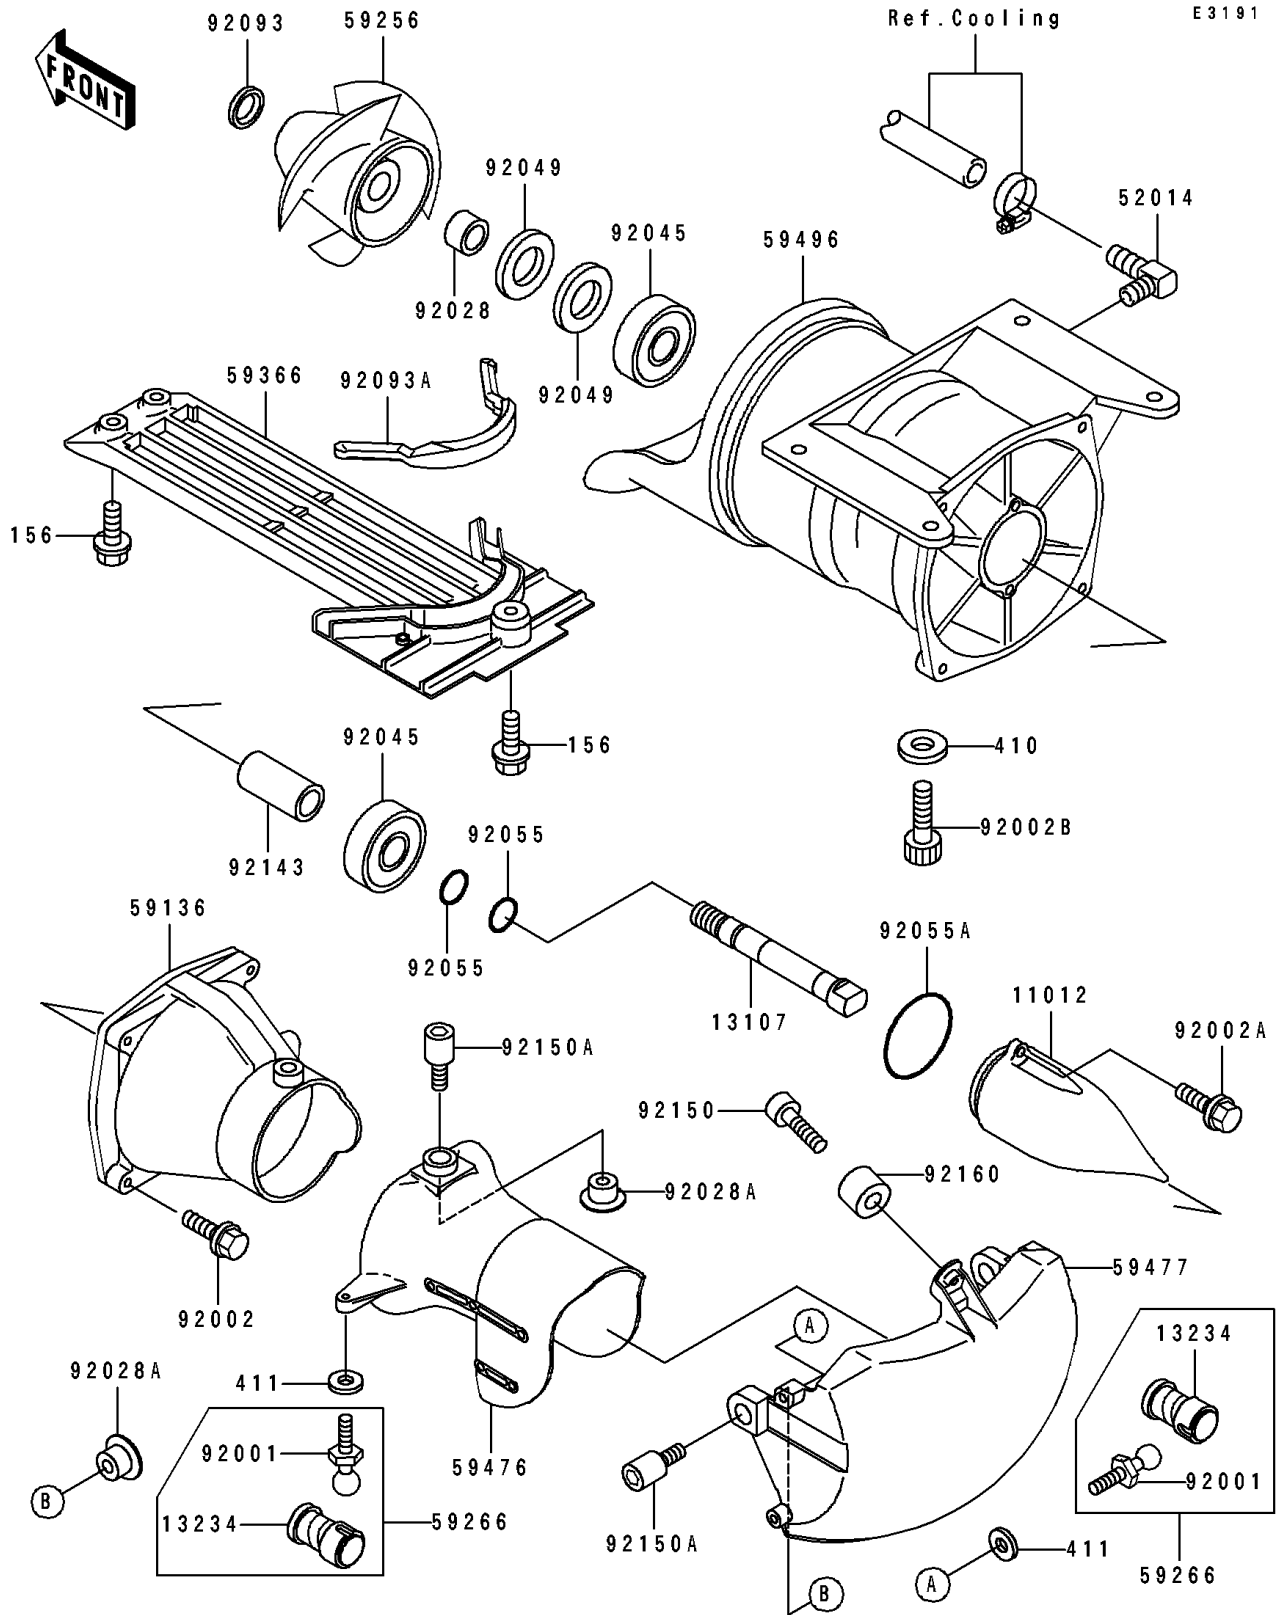

# 1992 SC PARTS DIAGRAM

Jet Pump

# 1992 SC PARTS LIST

## Jet Pump

ITEM NAME	PART NUMBER	QUANTITY
CAP,JET PUMP (Ref # 11012)	11012-3712	1
SHAFT,JET PUMP (Ref # 13107)	13107-3721	1
SHAFT-COMP,JOINT (Ref # 13234)	13234-3708	2
ELBOW (Ref # 52014)	52014-3708	1
NOZZLE-PUMP (Ref # 59136)	59136-3715	1
IMPELLER (Ref # 59256)	59256-3705	1
JOINT-BALL (Ref # 59266)	59266-3707	2
GRATE (Ref # 59366)	59366-3709	1
NOZZLE-STRG (Ref # 59476)	59476-3716	1
BUCKET-REVERSE (Ref # 59477)	59477-3703	1
VANE-GUIDE (Ref # 59496)	59496-3701	1
BOLT,BALL,6MM (Ref # 92001)	92001-3703	2
BOLT,6X30 (Ref # 92002)	92002-3726	4
BOLT,6X16 (Ref # 92002A)	92002-3728	2
BOLT,SOCKET,8X20 (Ref # 92002B)	92002-3771	4
BUSHING,17X25X15 (Ref # 92028)	92028-3717	1
BUSHING (Ref # 92028A)	92028-3740	4
BEARING-BALL,#63032RD (Ref # 92045)	92045-3706	2
SEAL-OIL,TCV-25476 (Ref # 92049)	92049-3711	2
RING-O,13X1.9 (Ref # 92055)	92055-1021	2
RING-O (Ref # 92055A)	92055-3706	1
SEAL (Ref # 92093)	92093-3702	1
SEAL (Ref # 92093A)	92093-3728	1
COLLAR,17.4X25.4X53 (Ref # 92143)	92143-3708	1
BOLT,SOCKET,6X10 (Ref # 92150)	92150-3759	1
BOLT (Ref # 92150A)	92150-3808	4
DAMPER (Ref # 92160)	92160-3738	1
BOLT-WP,6X20 (Ref # 156)	156R0620	3
WASHER-PLAIN-SMALL,8MM (Ref # 410)	410S0800	4

# 1992 SC PARTS LIST

Jet Pump

ITEM NAME	PART NUMBER	QUANTITY
WASHER-PLAIN,6MM (Ref # 411)	411S0600	2