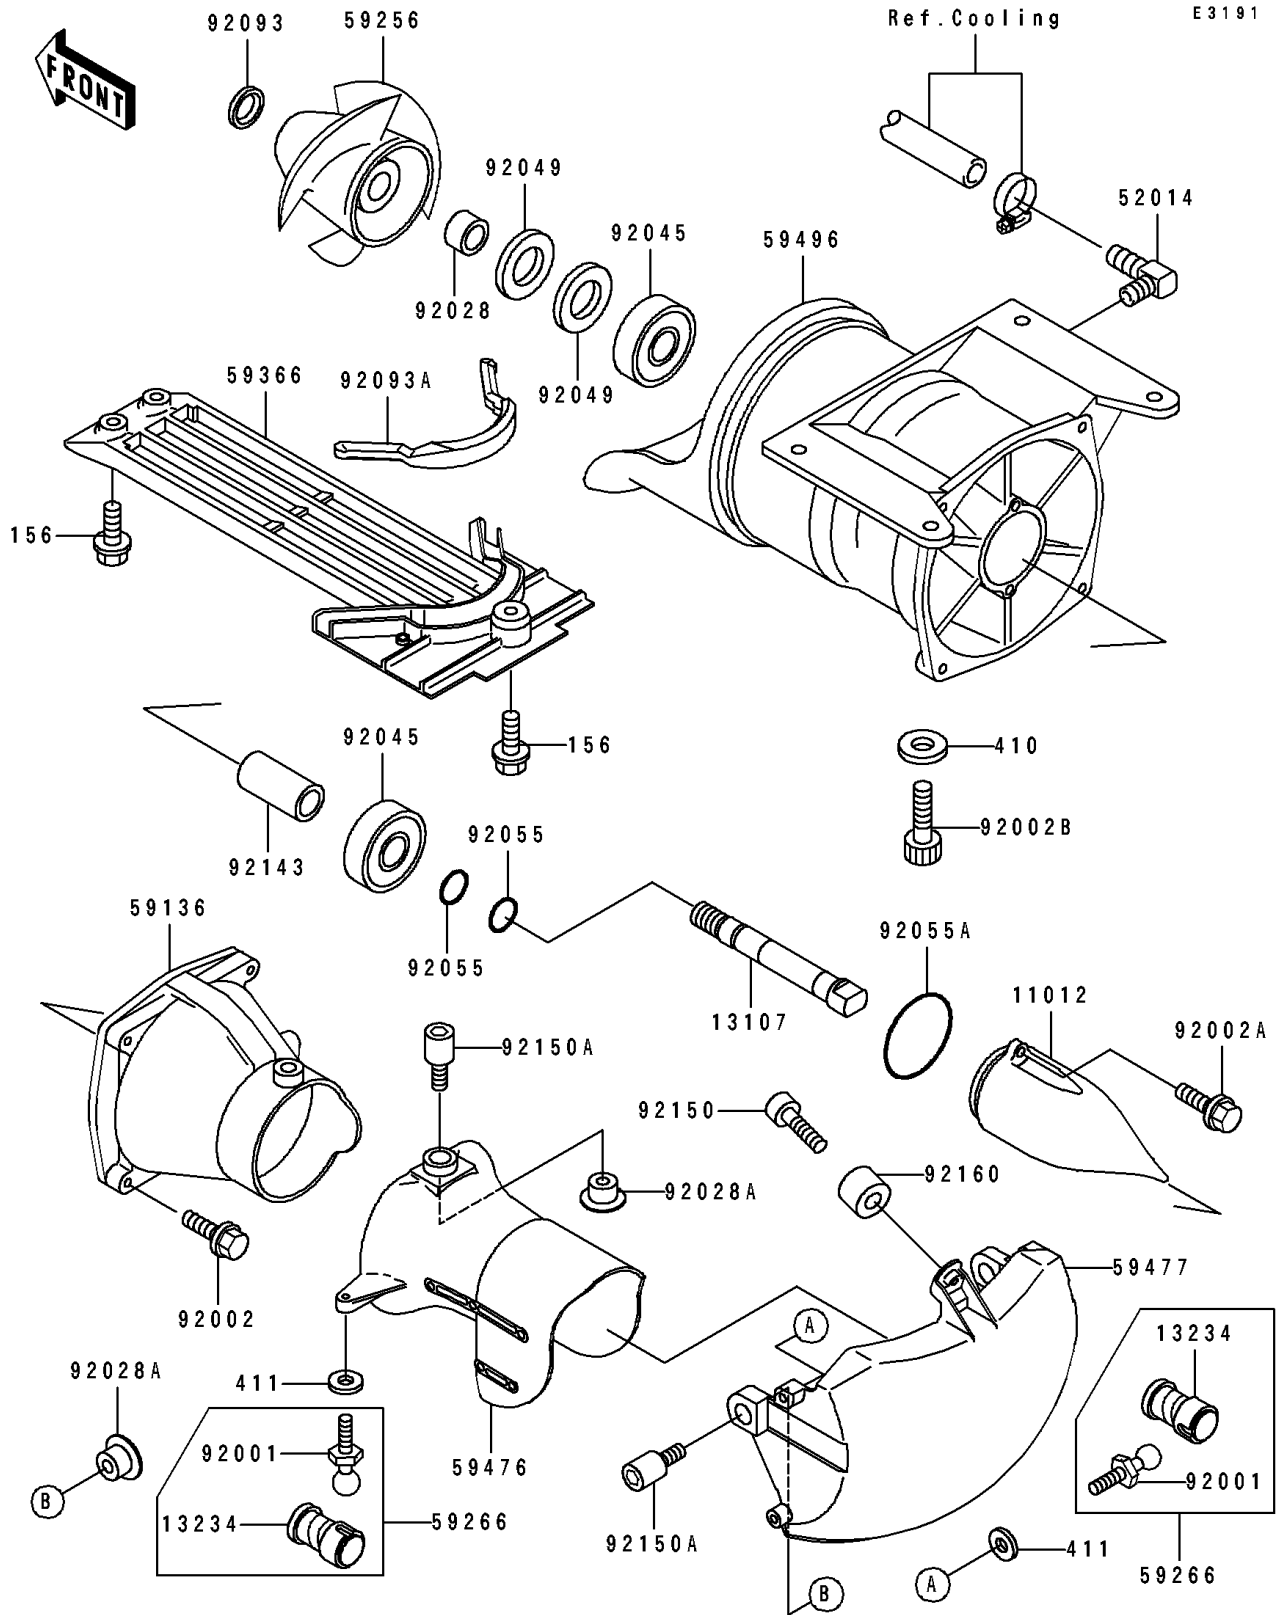

1991 SC PARTS DIAGRAM

Jet Pump

1991 SC PARTS LIST

Jet Pump

ITEM NAME	PART NUMBER	QUANTITY
CAP,JET PUMP (Ref # 11012)	11012-3712	1
SHAFT,JET PUMP (Ref # 13107)	13107-3721	1
SHAFT-COMP,JOINT (Ref # 13234)	13234-3708	1
ELBOW (Ref # 52014)	52014-3708	1
NOZZLE-PUMP (Ref # 59136)	59136-3715	1
IMPELLER (Ref # 59256)	59256-3705	1
JOINT-BALL (Ref # 59266)	59266-3707	1
GRATE (Ref # 59366)	59366-3709	1
NOZZLE-STRG (Ref # 59476)	59476-3716	1
BUCKET-REVERSE (Ref # 59477)	59477-3703	1
VANE-GUIDE (Ref # 59496)	59496-3701	1
BOLT,BALL,6MM (Ref # 92001)	92001-3703	1
BOLT,6X30 (Ref # 92002)	92002-3726	1
BOLT,6X16 (Ref # 92002A)	92002-3728	1
BOLT,SOCKET,8X20 (Ref # 92002B)	92002-3771	1
BUSHING,17X25X15 (Ref # 92028)	92028-3717	1
BUSHING (Ref # 92028A)	92028-3740	1
BEARING-BALL,#63032RD (Ref # 92045)	92045-3706	1
SEAL-OIL,TCV-25476 (Ref # 92049)	92049-3711	1
RING-O,13X1.9 (Ref # 92055)	92055-1021	1
RING-O (Ref # 92055A)	92055-3706	1
SEAL (Ref # 92093)	92093-3702	1
SEAL (Ref # 92093A)	92093-3728	1
COLLAR,17.4X25.4X53 (Ref # 92143)	92143-3708	1
BOLT,SOCKET,6X10 (Ref # 92150)	92150-3759	1
BOLT (Ref # 92150A)	92150-3808	1
DAMPER (Ref # 92160)	92160-3738	1
BOLT-WP,6X20 (Ref # 156)	156R0620	1
WASHER-PLAIN-SMALL,8MM (Ref # 410)	410S0800	1

1991 SC PARTS LIST

Jet Pump

ITEM NAME	PART NUMBER	QUANTITY
WASHER-PLAIN,6MM (Ref # 411)	411S0600	1