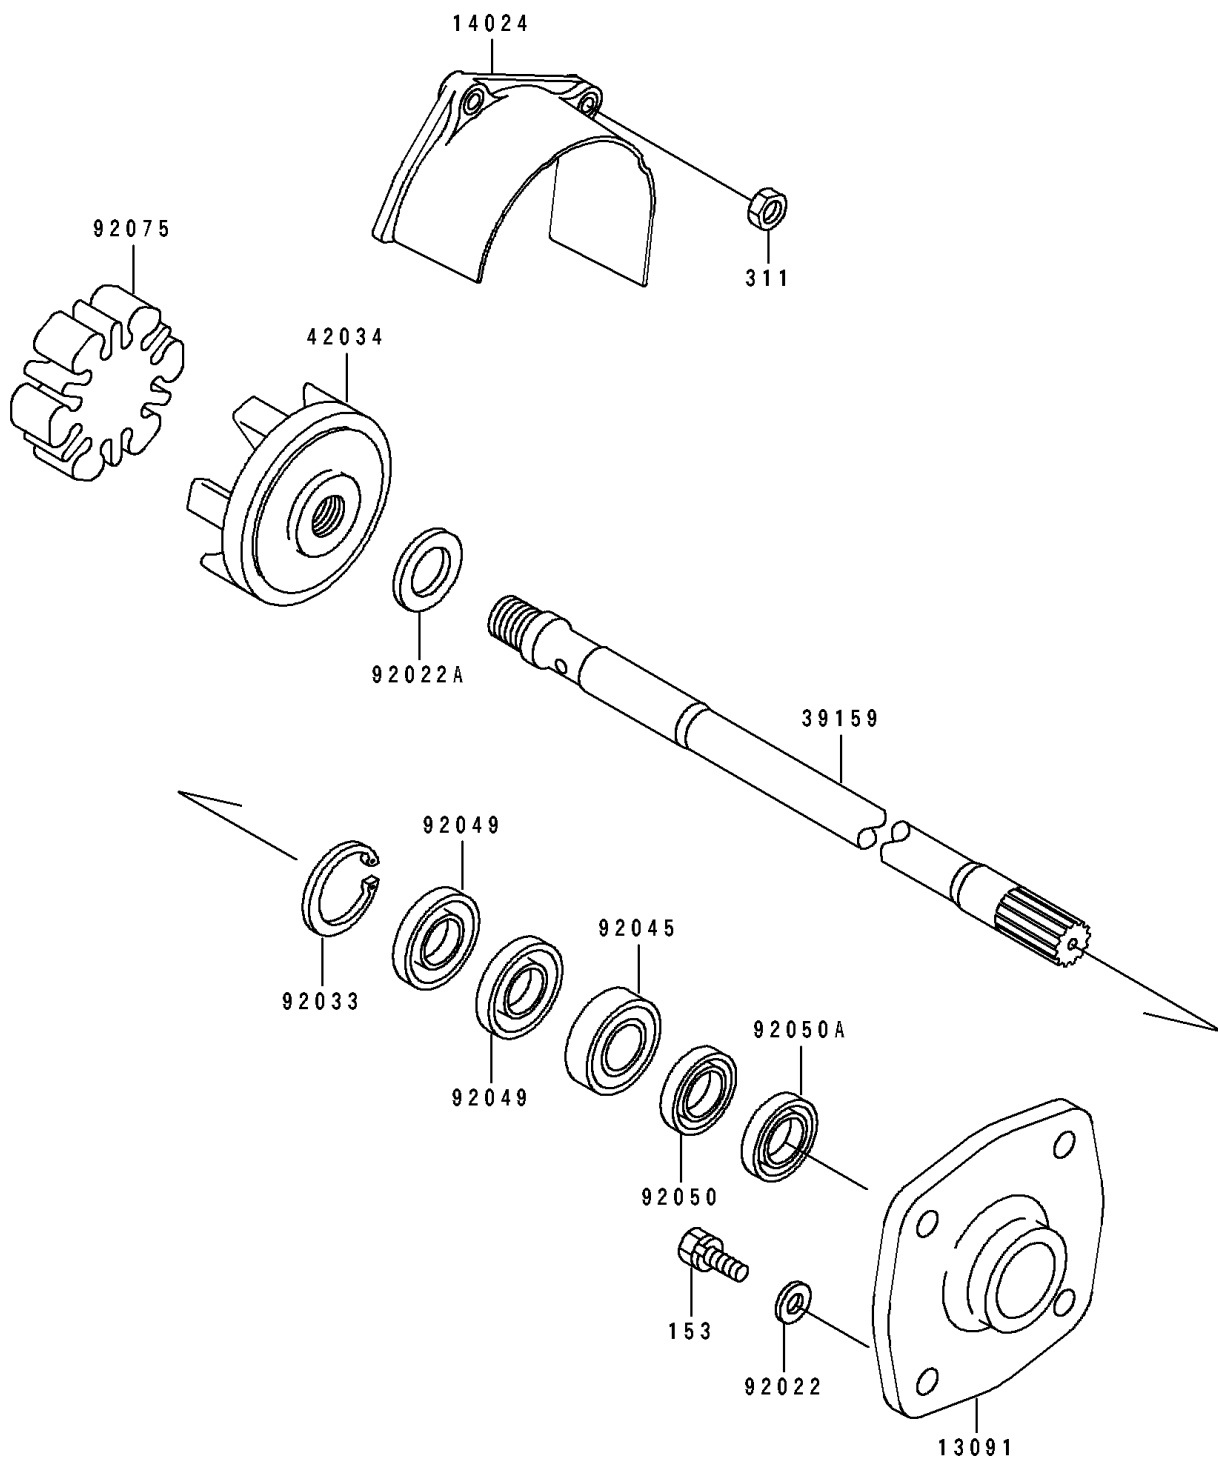

1993 SC PARTS DIAGRAM

Drive Shaft

E3134

1993 SC PARTS LIST

Drive Shaft

ITEM NAME	PART NUMBER	QUANTITY
HOLDER (Ref # 13091)	13091-3730	1
COVER,COUPLING (Ref # 14024)	14024-3728	1
SHAFT-DRIVE (Ref # 39159)	39159-3713	1
COUPLING (Ref # 42034)	42034-3705	1
WASHER,8.2X18X1.5 (Ref # 92022)	92022-1964	1
WASHER,18X26X2.0 (Ref # 92022A)	92022-3728	1
RING-SNAP,42MM (Ref # 92033)	92033-3713	1
BEARING-BALL,60042RD (Ref # 92045)	92045-3705	1
SEAL-OIL,S620426 (Ref # 92049)	92049-3707	1
SEAL-OIL,SCY20368 (Ref # 92050)	92050-502	1
SEAL-OIL,SC20367 (Ref # 92050A)	92050-503	1
DAMPER,COUPLING (Ref # 92075)	92075-520	1
BOLT-WS-SMALL (Ref # 153)	153R0825	1
NUT-HEX,6MM (Ref # 311)	311R0600	1