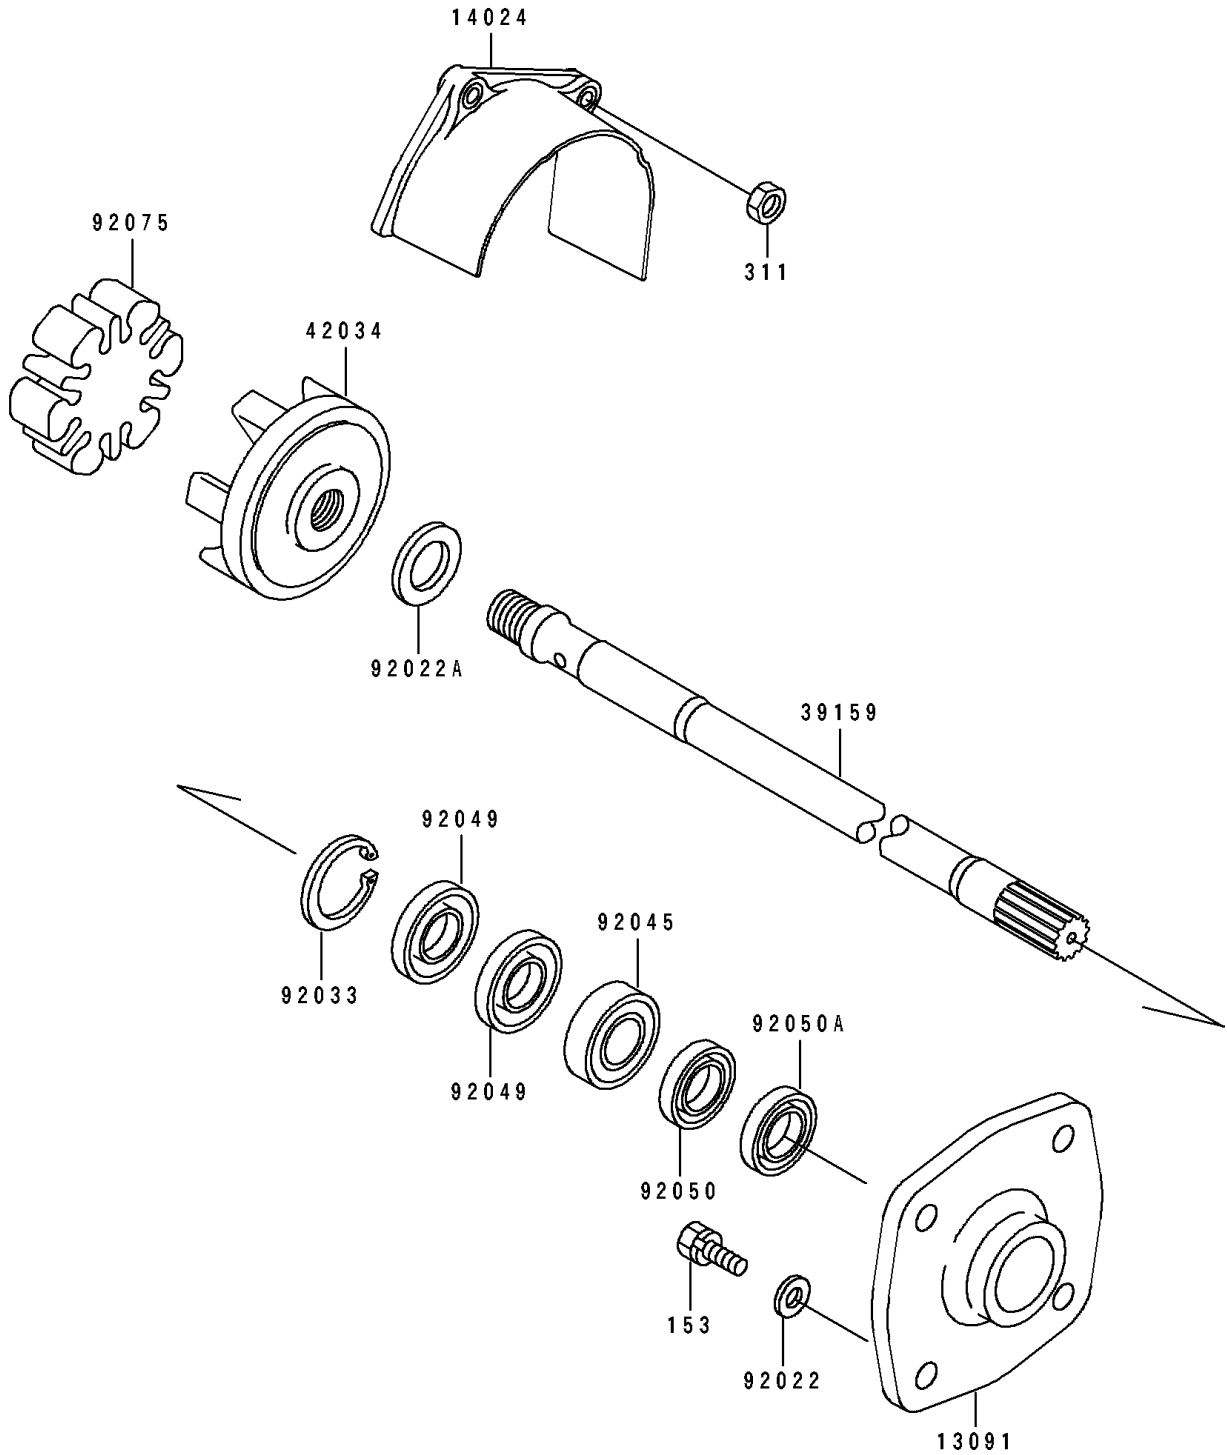

1991 SC PARTS DIAGRAM

Drive Shaft

E3134

1991 SC PARTS LIST

Drive Shaft

ITEM NAME	PART NUMBER	QUANTITY
HOLDER (Ref # 13091)	13091-3730	1
COVER,COUPLING (Ref # 14024)	14024-3728	1
SHAFT-DRIVE (Ref # 39159)	39159-3713	1
COUPLING (Ref # 42034)	42034-3705	1
WASHER,8.2X18X1.5 (Ref # 92022)	92022-1964	1
WASHER,18X26X2.0 (Ref # 92022A)	92022-3728	1
RING-SNAP,42MM (Ref # 92033)	92033-3713	1
BEARING-BALL,60042RD (Ref # 92045)	92045-3705	1
SEAL-OIL,S620426 (Ref # 92049)	92049-3707	1
SEAL-OIL,SCY20368 (Ref # 92050)	92050-502	1
SEAL-OIL,SC20367 (Ref # 92050A)	92050-503	1
DAMPER,COUPLING (Ref # 92075)	92075-520	1
BOLT-WS-SMALL (Ref # 153)	153R0825	1
NUT-HEX,6MM (Ref # 311)	311R0600	1