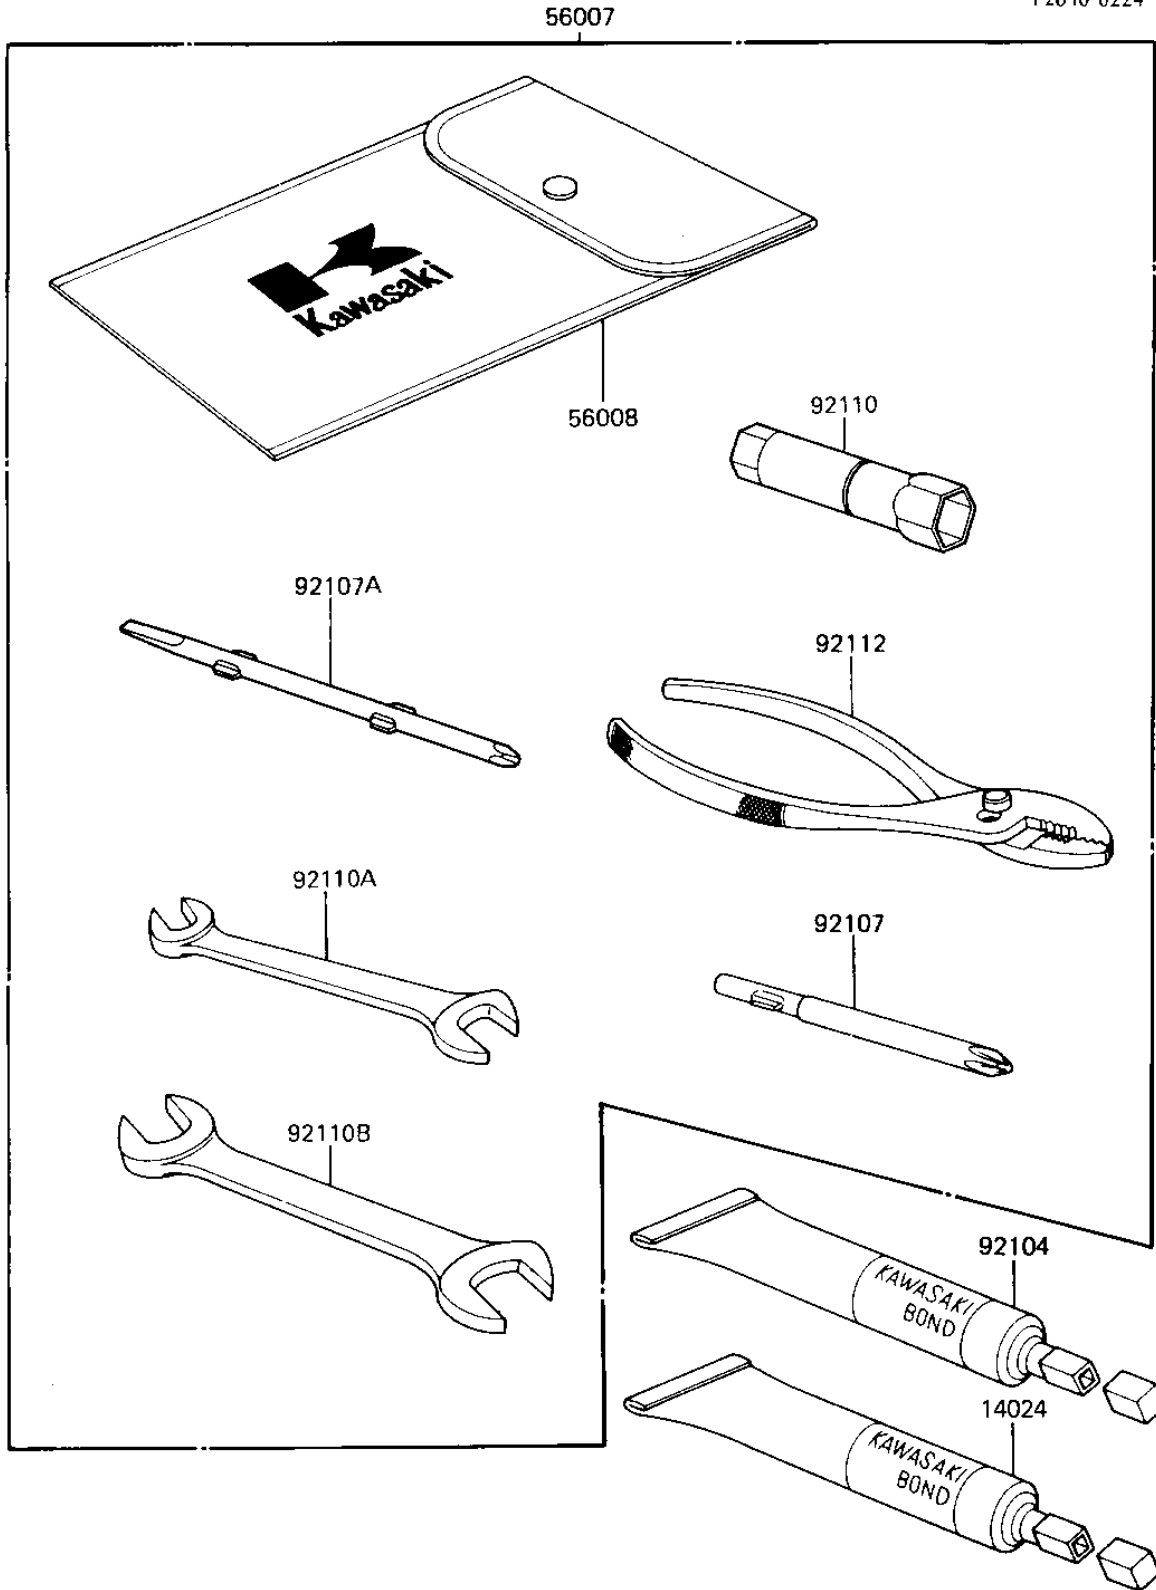

1986 ZL600 Eliminator PARTS DIAGRAM

OWNER TOOLS

F2810-0224

1986 ZL600 Eliminator PARTS LIST

OWNER TOOLS

ITEM NAME	PART NUMBER	QUANTITY
BOND,#10 (Ref # 14024)	56019-120	1
TOOLKIT (Ref # 56007)	56007-1293	1
BAG,TOOL (Ref # 56008)	56008-1007	1
LIQUID GASKET (Ref # 92104)	92104-002	1
SCREW DRIVER #3 PHLIP (Ref # 92107)	92107-005	1
92107-1052 (Canada) (Ref # 92107A)	92107-1051	1
TOOL-WRENCH (Ref # 92110)	92110-1111	1
TOOL-WRENCH,OPEN END, (Ref # 92110A)	92110-1152	1
TOOL-WRENCH,OPEN END, (Ref # 92110B)	92110-1153	1
PLIERS,160MM (Ref # 92112)	92112-003	1