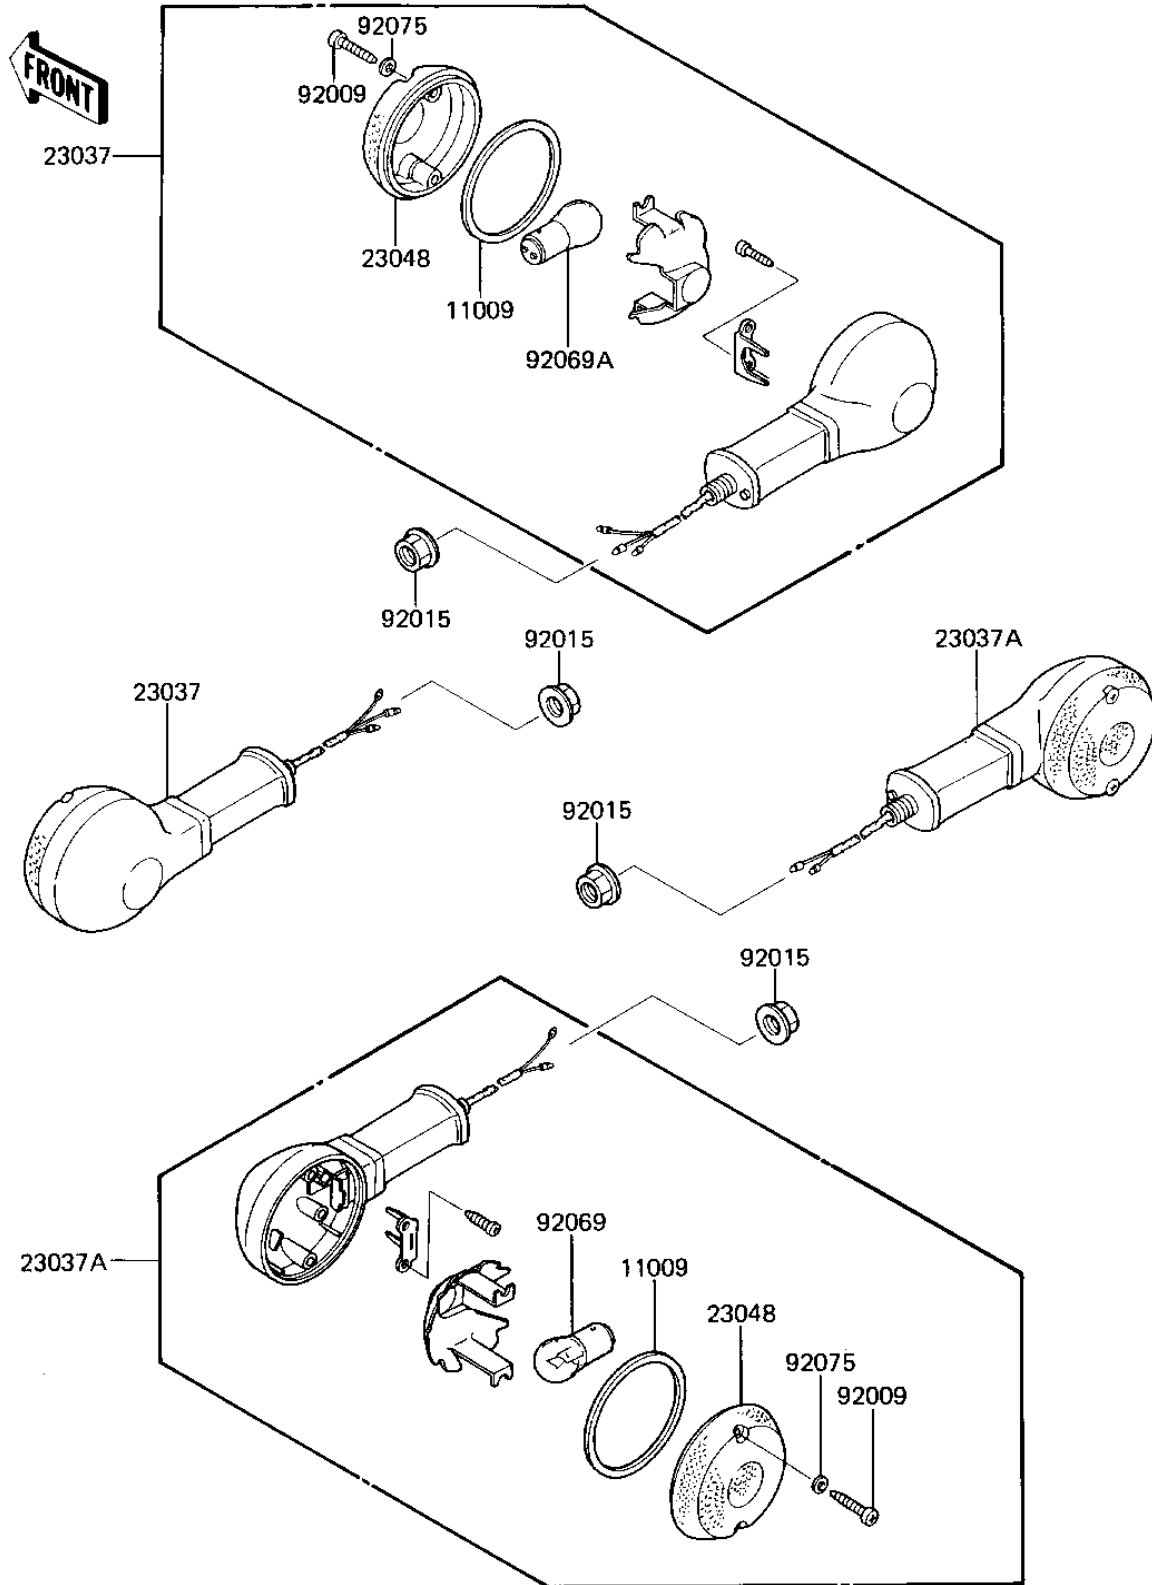

1986 ZL600 Eliminator PARTS DIAGRAM

TURN SIGNALS

F2730-0153

1986 ZL600 Eliminator PARTS LIST

TURN SIGNALS

ITEM NAME	PART NUMBER	QUANTITY
GASKET,SIGNAL LAMP (Ref # 11009)	11009-1413	4
LAMP-ASSY-SIGNAL,FR (Ref # 23037)	23037-1218	2
LAMP-ASSY-SIGNAL,RR (Ref # 23037A)	23037-1226	2
LENS-SIGNAL LAMP (Ref # 23048)	23048-1066	4
SCREW,TAPPING,4X25 (Ref # 92009)	92009-1069	8
NUT,FLANGED,10MM (Ref # 92015)	92015-1428	4
BULB 12V 32CP (Ref # 92069)	92069-055	2
BULB,12V 23/8W (Ref # 92069A)	92069-060	2
WASHER-PLAIN,4MM (Ref # 92075)	23058-002	8