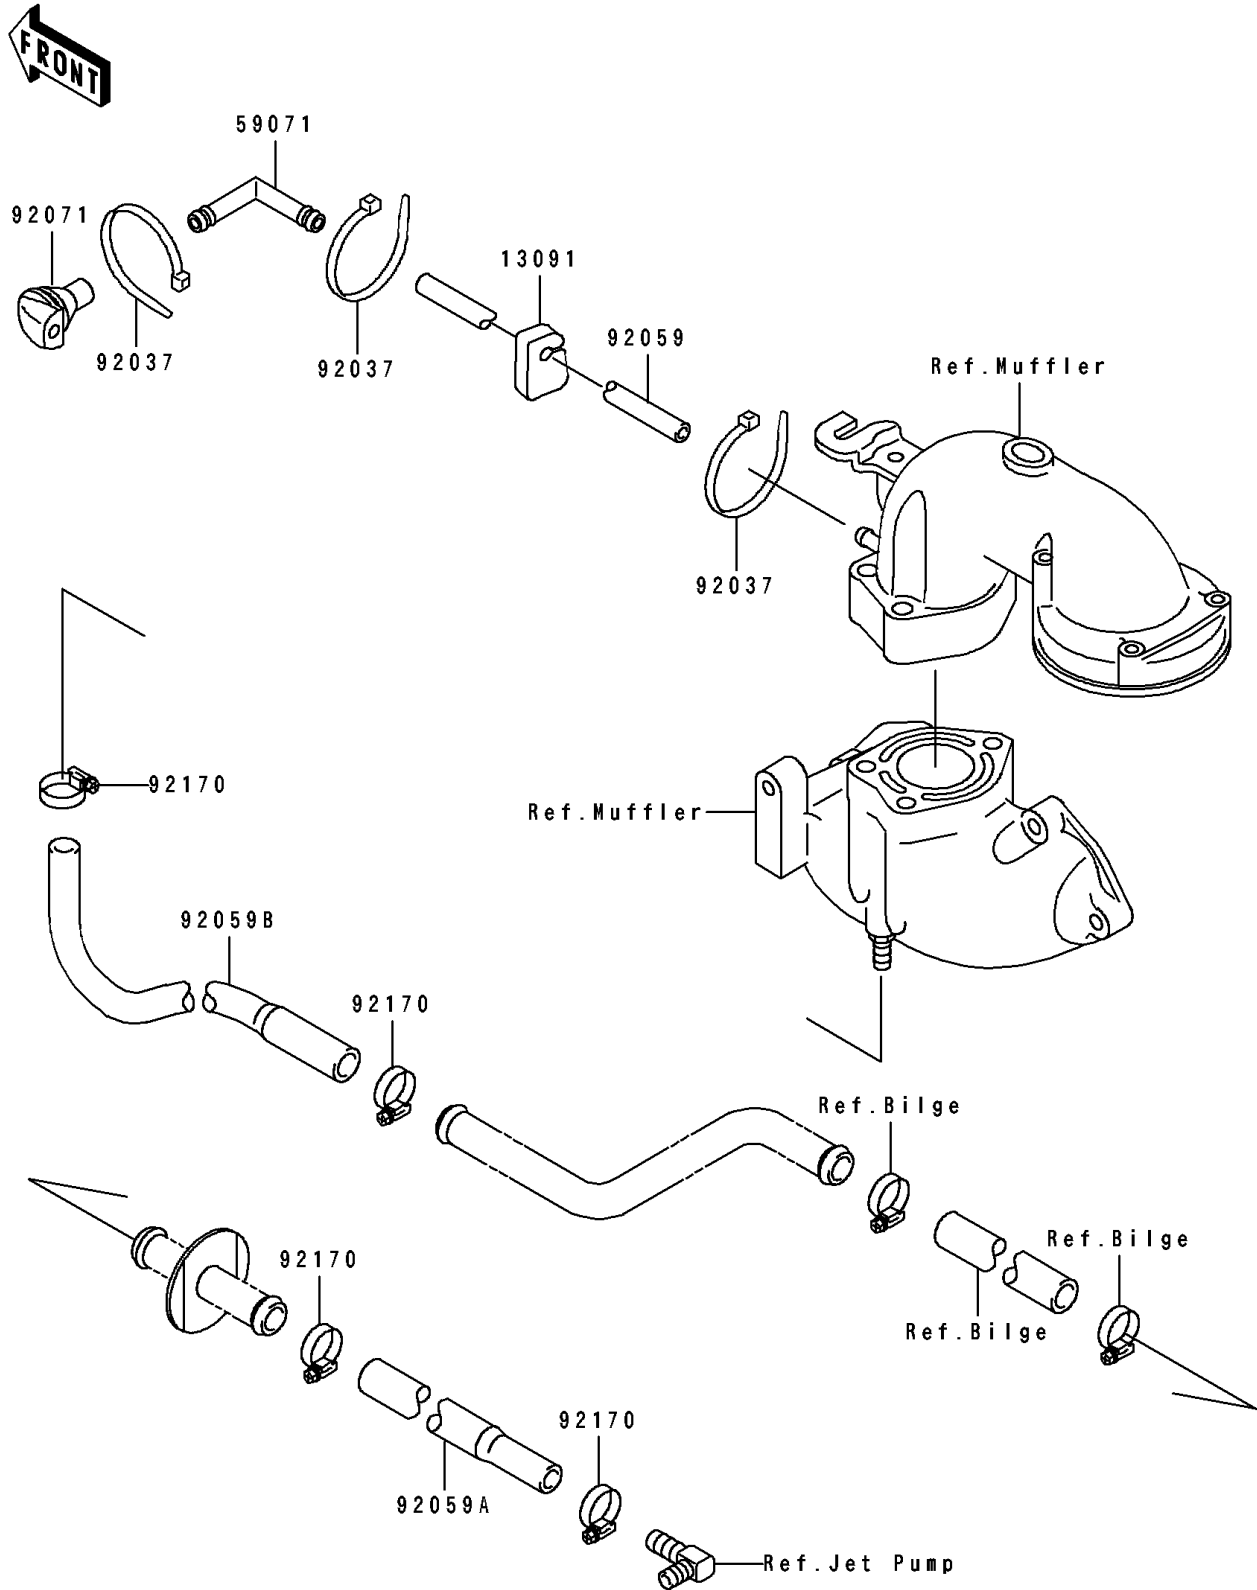

1992 SC PARTS DIAGRAM

Cooling

E3035

1992 SC PARTS LIST

Cooling

ITEM NAME	PART NUMBER	QUANTITY
HOLDER (Ref # 13091)	13091-3712	1
JOINT (Ref # 59071)	59071-3706	1
CLAMP (Ref # 92037)	92037-1173	3
TUBE,5.8X10.8X800 (Ref # 92059)	92059-3735	1
TUBE,HULL-PUMP (Ref # 92059A)	92059-3890	1
TUBE,HULL-ENGINE (Ref # 92059B)	92059-3891	1
GROMMET (Ref # 92071)	92071-3736	1
CLAMP (Ref # 92170)	92170-3718	4